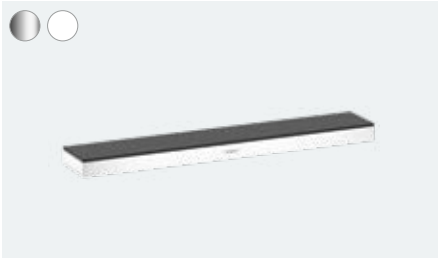

Rainfinity
Shelf 500
26844, -000, -700