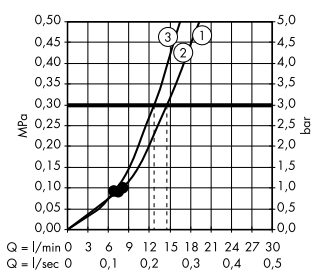

Bath tub rim concealed installation:

- **(A) Metropol**
  Single lever bath mixer
  for concealed installation
  with lever handle and integrated
  security combination according
  to EN1717 for iBox universal
  # 32546, -000

  Basic set iBox universal (not shown)
  # 01800180
- **(B) sBox**
  Finish set square
  # 28010, -000

  Rim and tile mounted bath basic set
  # 13560180
- **(C) Raindance Select E**
  Hand shower 120 3jet
  # 26520, -000
- **(D) Exafill S**
  Complete set bath filler, waste and
  overflow set for standard bath tubs
  # 58113, -000

Flow diagram

Raindance Select E
Hand shower 120 3jet
26520, -000

Legend

- ① RainAir
- ② Rain
- ③ Whirl