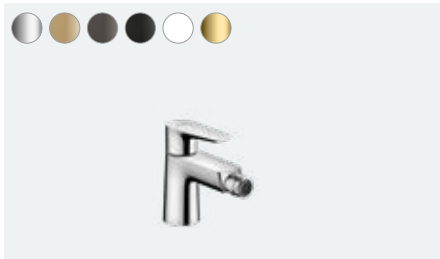

Talis E
Single lever bidet mixer
with pop-up waste set
71720, -000, -140, -340, -670,
-700, -990

Single lever bidet mixer
with push-open waste set
71721, -000