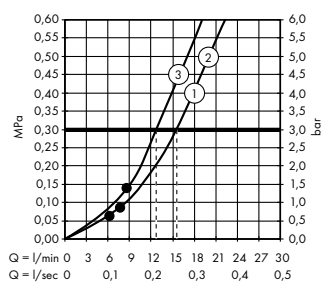

Flow diagram

Raindance Select S
Hand shower 120 3jet
26530, -000

Legend

- ① RainAir
- ② Rain
- ③ Whirl

* denotes minimum operating pressure