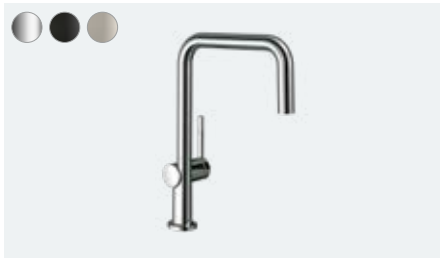

Talis M54

Single lever kitchen mixer U 220, 1jet # 72806, -000, -670, -800

Single lever kitchen mixer U 220, Eco, 1jet # 72844, -000, -670

Single lever kitchen mixer U 220, device shut-off valve, 1jet (not shown) # 72807, -000, -670, -800