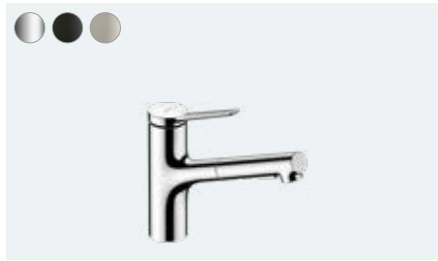

Zesis M33

Single lever kitchen mixer 150,
pull-out spray, 2jet, sBox lite
74803, -000, -670, -800

Single lever kitchen mixer 150,
pull-out spray, 2jet
74800, -000, -670, -800

Single lever kitchen mixer 150,
Eco, pull-out spray, 2jet
74810, -000