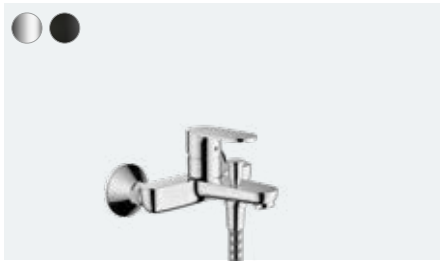

Vernis Blend
Single lever bath mixer for exposed installation
71440, -000, -670