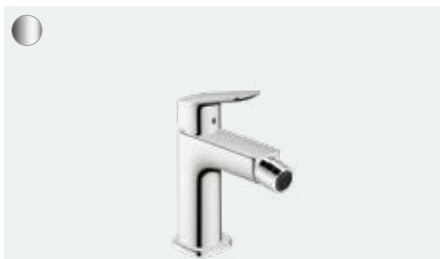

Logis
Single lever bidet mixer 110 Fine
with pop-up waste set
71201, -000