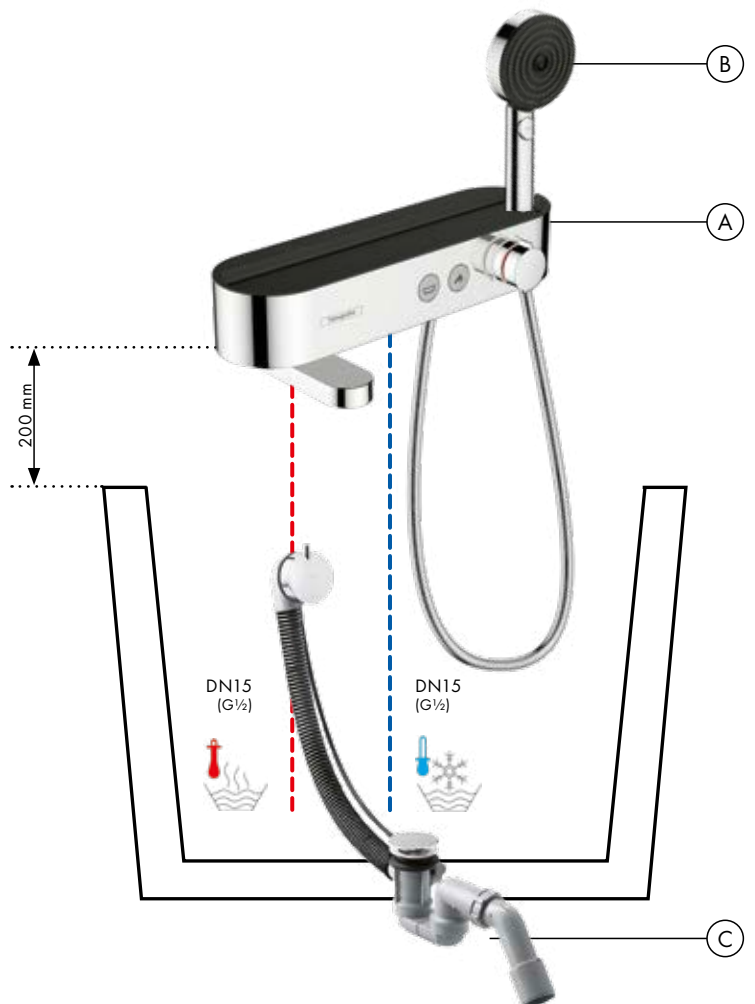

Exposed installation bath:

- **(A) ShowerTablet Select**
  Bath thermostat 400
  for exposed installation
  # 24340, -000
- **(B) Pulsify Select S**
  Hand shower 105 3jet Relaxation
  # 24110, -000
  Isiflex
  Shower hose 125 cm
  # 28272, -000
- **(C) Flexaplust S**
  Complete set waste and overflow set
  for standard bath tubs
  # 58150, -000