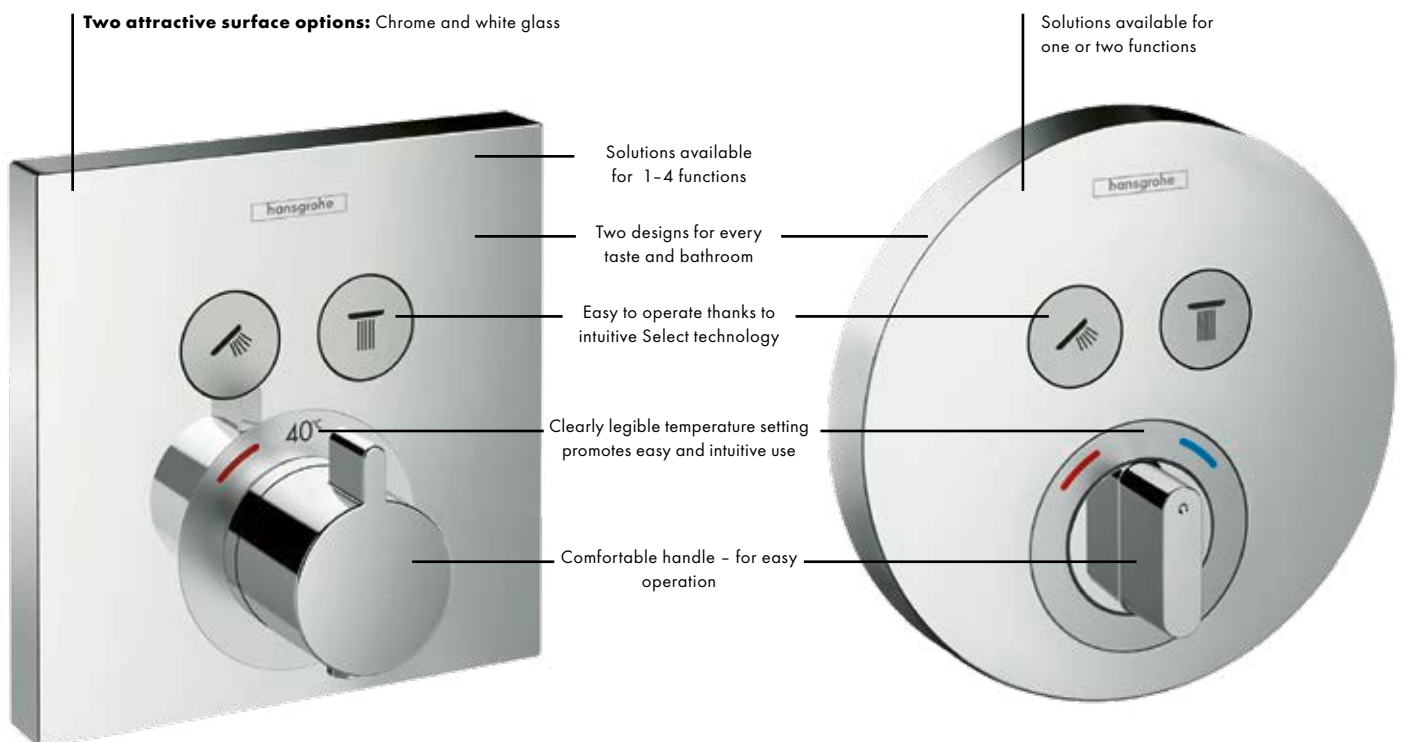

Operation in all its tremendous variety

ShowerSelect

- Constant water temperature even with fluctuating water pressure
- Temperature limited at 40°C, a higher temperature can be set by touching the button on the underside of the handle
- Safe for thermal disinfection
- Plastic escutcheon and metal handle
- For pipes with stable water pressure
- Unique product: Mixer technology with a new handle design, so it can be used with any mixer and shower line
- Easy temperature adjustment
- The depth of the metal handle does not depend on the installation depth of the iBox universal
- Fluctuating water pressures are no problem for the high quality hansgrohe cartridges

Advantages and benefits

- Individual choice: 2 different technologies - thermostat or mixer
- Convenient: easy operation thanks to various button combinations for any showering situation
- Button durability: permanently abrasion-proof printing
- Savings: thanks to the recommended operating pressure of the Select valves of 0.1 to 0.5 MPa max. 1 MPa
- Design: available squared or circular, for every style and shower type