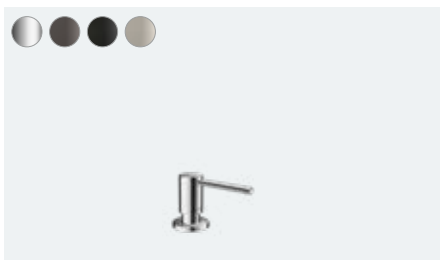

A41 Soap-/lotion dispenser
40438, -000, -340, -670, -800