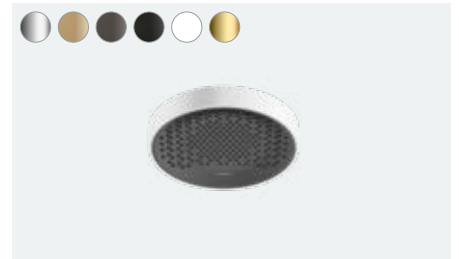

Rainfinity
Overhead shower 250 1jet
26228, -000, -140, -340, -670, -700, -990 16 l/min
26229, -000, -140, -340, -670, -700, -990
EcoSmart 9 l/min

Ceiling connector S 10 cm (not shown)
27393, -000, -140, -340, -670, -700, -990

Ceiling connector S 30 cm (not shown)
27389, -000, -140, -340, -670, -700, -990

Shower arm square 39 cm (not shown)
27694, -000, -140, -340, -670, -700, -990