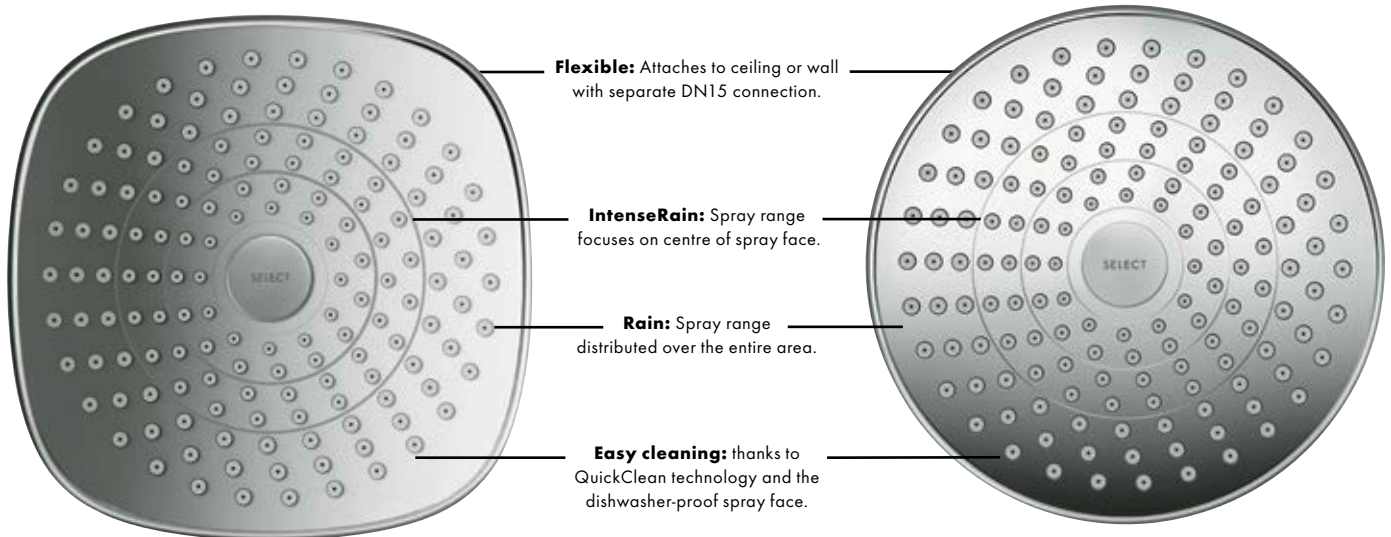

# Croma Select

**Rain:** flat rain from large, feel-good water drops.

**IntenseRain:** An intense jet of water that activates and wakes you up.

**User-friendly:** A simple touch of the Select button (from below) is all it takes to change the spray type.