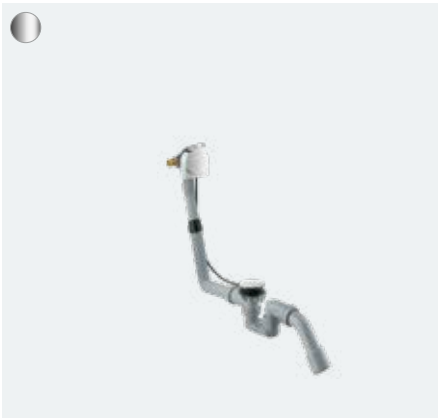

Exafill S
Complete set bath filler, waste and overflow set
for standard bath tubs
58113, -000