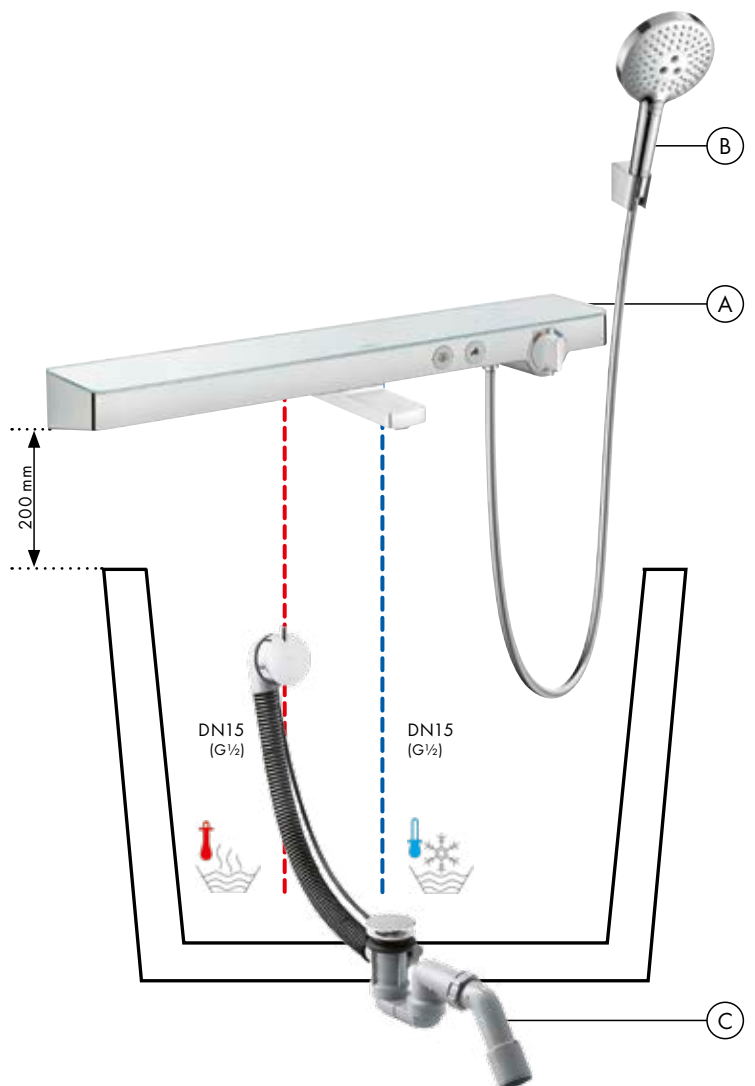

• denotes minimum operating pressure