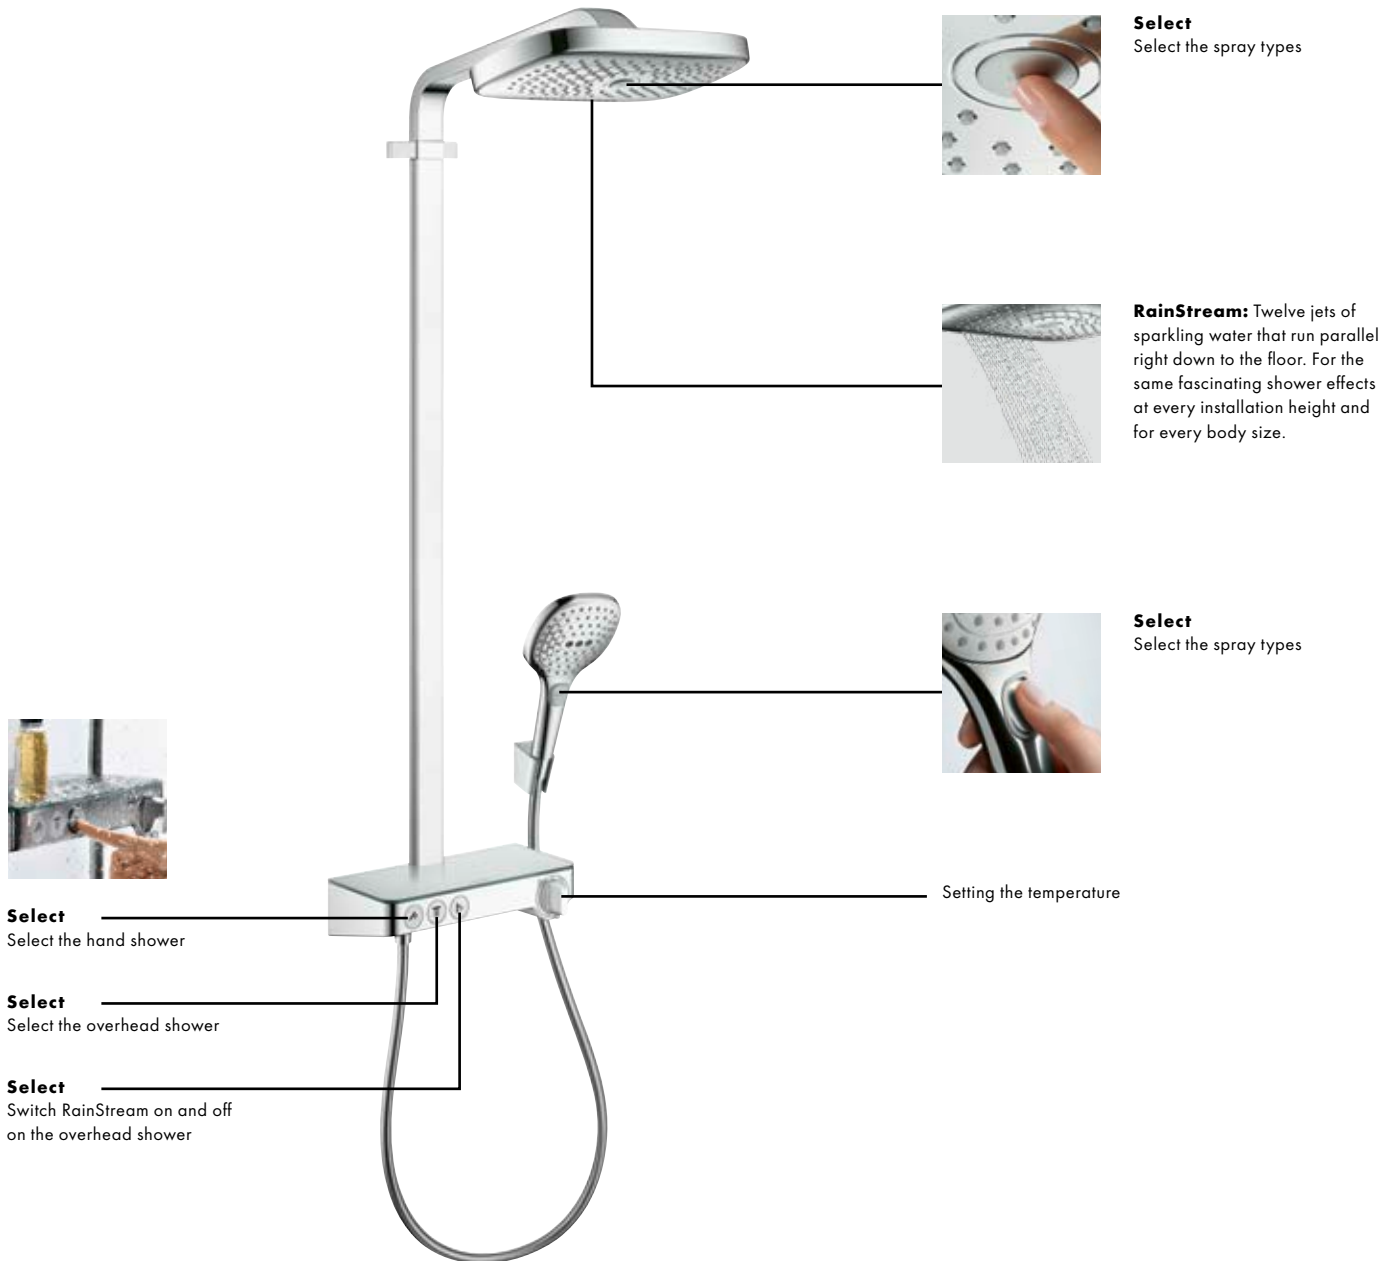

A comprehensive system for all your shower needs

Raindance Select E

Select
Select the spray types

RainStream: Twelve jets of sparkling water that run parallel right down to the floor. For the same fascinating shower effects at every installation height and for every body size.

Select
Select the spray types

Setting the temperature

Select
Select the hand shower

Select
Select the overhead shower

Select
Switch RainStream on and off on the overhead shower

Advantages and benefits

- Complete system with overhead shower, hand shower and thermostat
- Intuitive control concept, pleasure at the touch of a button
- Ideal for simple bathroom renovations, as it can be mounted on existing connections
- Six spray modes: three from the overhead shower, three from the hand shower
- Overhead shower including RainStream with twelve parallel jets