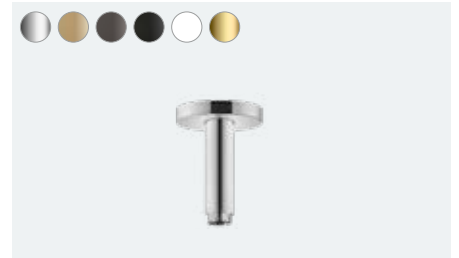

Ceiling connector S 10 cm
27393, -000, -140, -340, -670, -700, -990
Ceiling connector S 30 cm (not shown)
27389, -000, -140, -340, -670, -700, -990