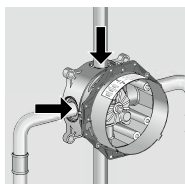

Perfect moisture protection

- Sealing sleeves on all 4 connections, sealing sleeve under the tiles and the carrier escutcheon that seals against splashes perfectly protect the masonry against moisture on all sides