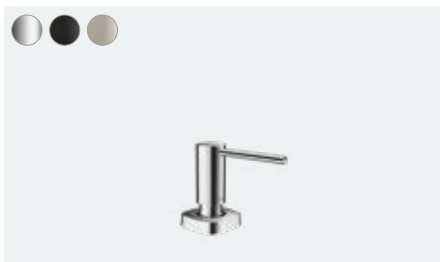

A71 Soap-/lotion dispenser
40468, -000, -670, -800