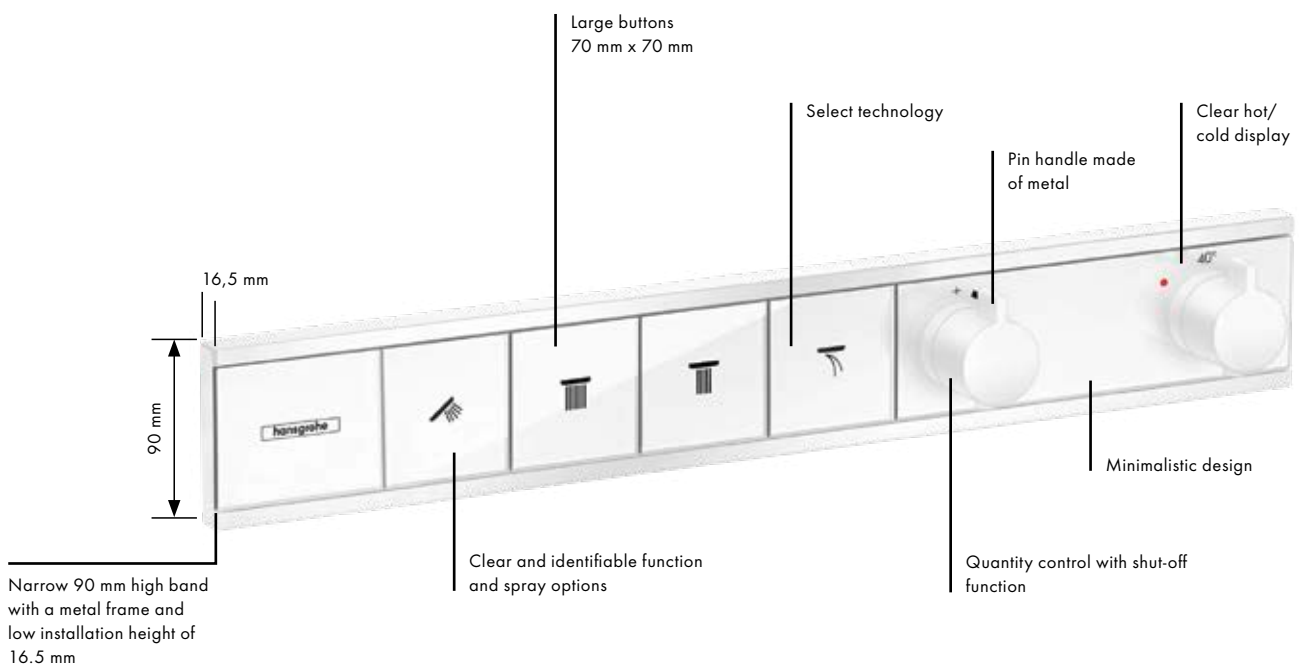

- Individual: water volume control offers personal settings, above all for close-body showering with the hand shower
- Cleaning: easy thanks to the separate shut-off function
- Tidy looks: on the wall for a timeless bathroom ambience in the shower area
- Reliable planning: only a single object needs to be planned
- Universal application: suits any Rainmaker Select or other existing multi-spray overhead shower