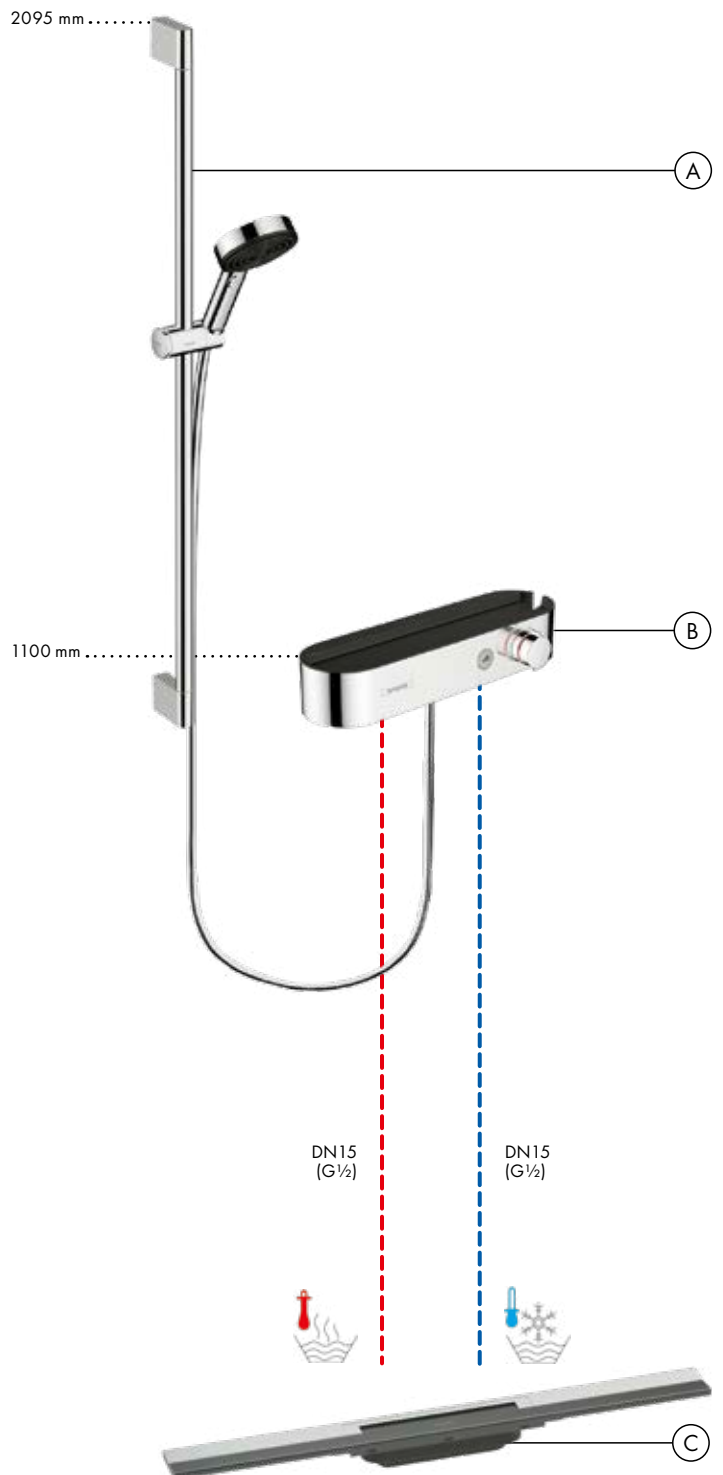

Exposed installation 1 function:

- **(A) Pulsify Select S**
  Shower set 105 3jet Relaxation
  with shower bar 90 cm
  # 24170, -000
- **(B) ShowerTablet Select**
  Shower thermostat 400
  for exposed installation
  # 24360, -000
- **(C) RainDrain Flex**
  Finish set shower drain 700 cuttable
  # 56043, -000

  Base set for finish sets
  for standard installation (not shown)
  # 01001180