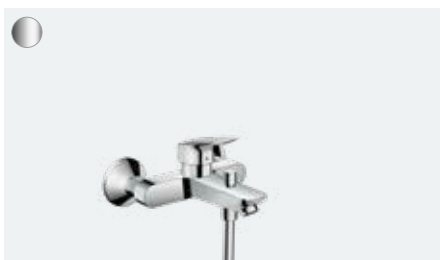

Logis
Single lever bath mixer for exposed installation
71400, -000