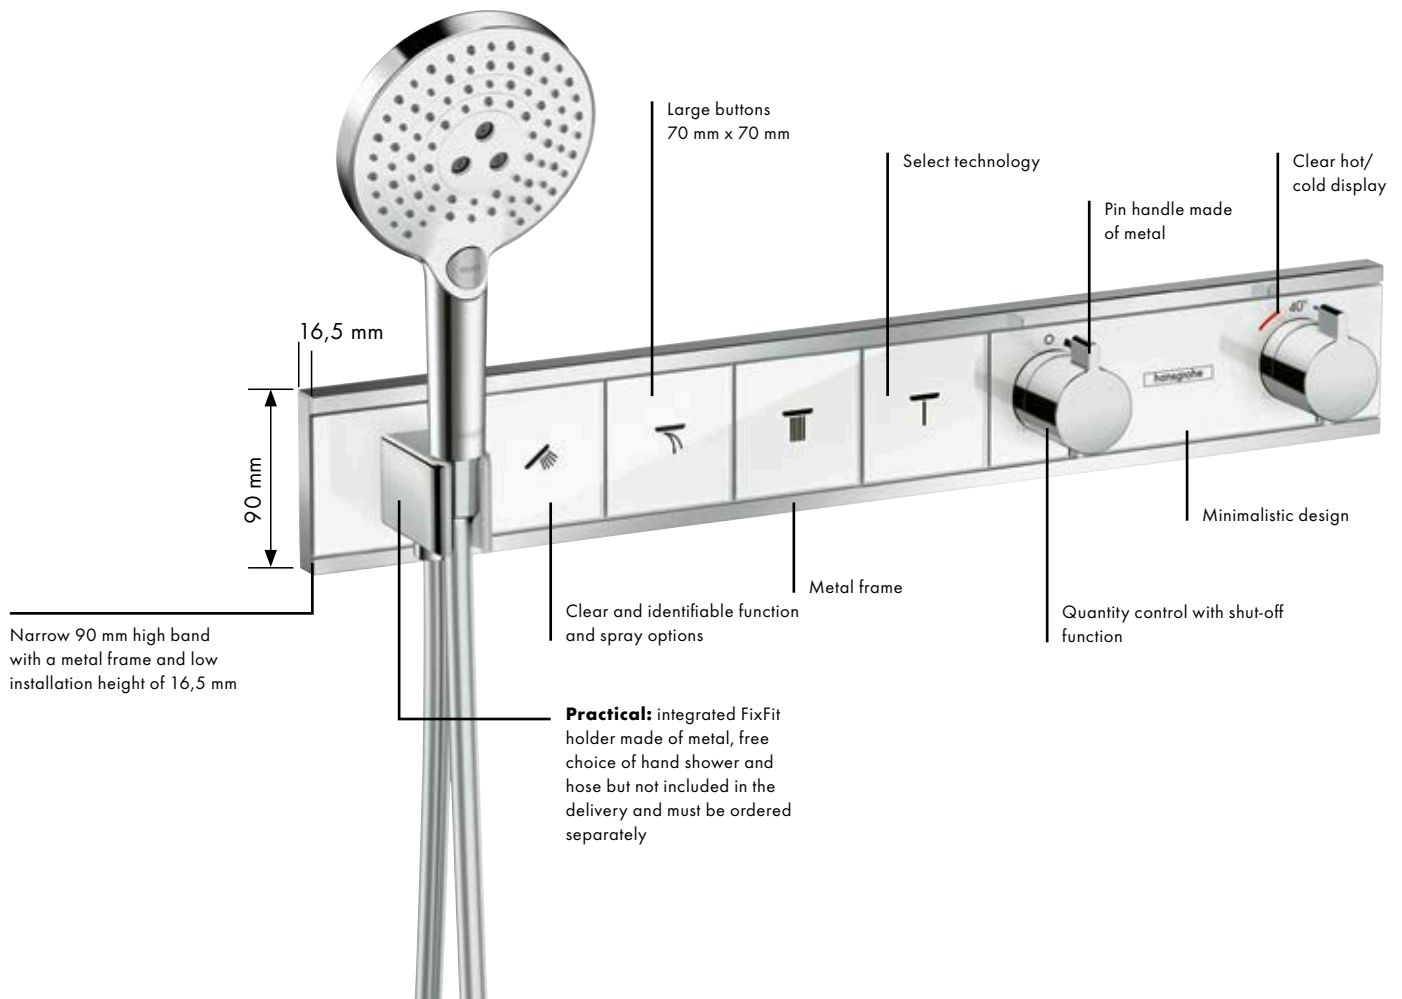

the innovative and intuitive Select technology. Furthermore, a holder is integrated for the hand shower.