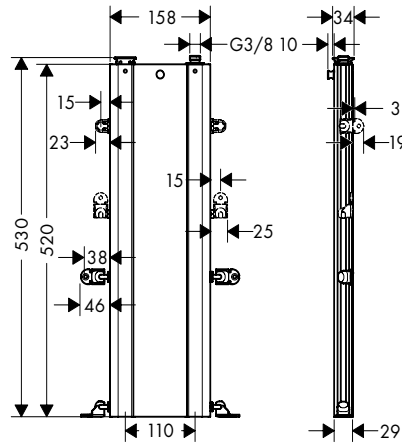

- Smooth and safe retrieval of the hose, without getting in the way of the drawer or waste separation system
- Multiple installation options in the base unit thanks to flexible mounting elements
- For a more organised sink cabinet
- The hose weight in the sBox ensures smooth and quiet use
- Optional accessories: An additional spacer rail that allows for installation lower in the cabinet body