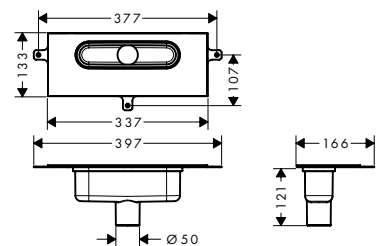

Water seal height: 50 mm
Minimum height: 0 mm
Drainage capacity siphon: 42 l/min
(according to EN 1253)
Drainage capacity Dryphon: up to 60 l/min

You can find videos and tips on installation at [youtube.com/hansgrohe](https://www.youtube.com/hansgrohe)