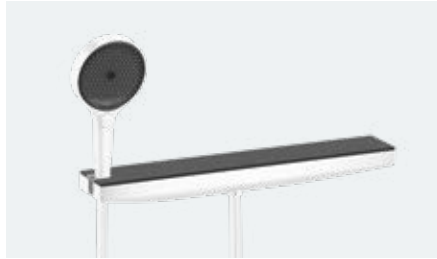

Rainfinity

Wall outlet Porter 500 with shower holder
and shower shelf left
26843, -000, -700

Wall outlet Porter 500 with shower holder
and shower shelf right (not shown)
26858, -000, -700