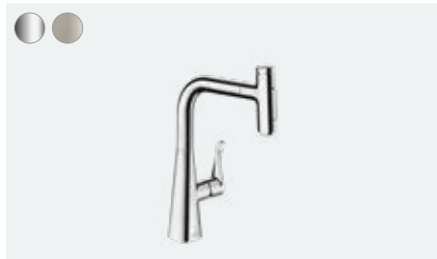

Metris Select M71

Single lever kitchen mixer 240,
pull-out spray, 2jet, sBox
73817, -000, -800

Single lever kitchen mixer 240,
pull-out spray, 2jet
73822, -000, -800