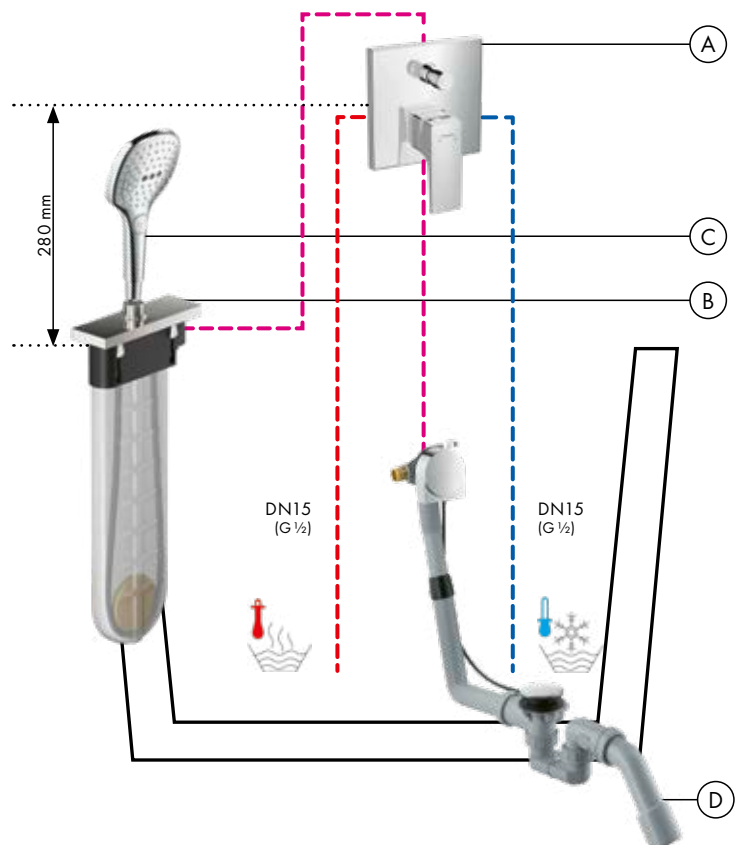

• denotes minimum operating pressure