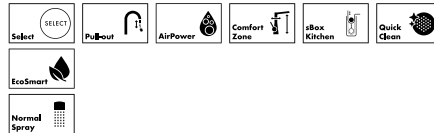

Metris Select M71

2-hole single lever kitchen mixer 200,
pull-out spout, 1jet, sBox
73804, -000, -800

2-hole single lever kitchen mixer 200,
Eco, pull-out spout, 1jet, sBox
73825, -000