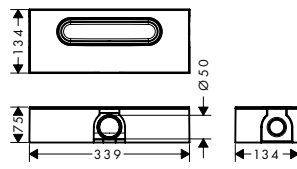

Water seal height: 50 mm
Minimum height: 75 mm
Drainage capacity siphon: 42 l/min
(according to EN 1253)
Drainage capacity Dryphon: up to 60 l/min