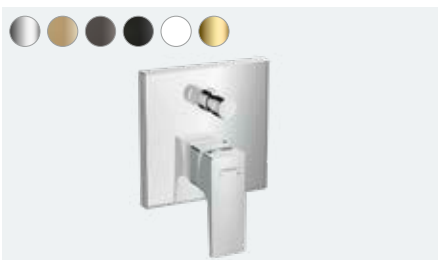

Metropol
Single lever bath mixer for concealed installation
with lever handle for iBox universal
32545, -000, -140, -340, -670,
-700, -990

Single lever bath mixer for concealed installation
with lever handle and integrated security combination
according to EN1717 for iBox universal
32546, -000, -140, -340, -670,
-700, -990

Basic set iBox universal (not shown)
01800180