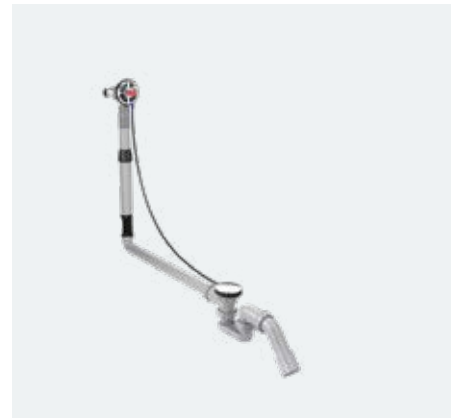

Exafill S
Basic set bath filler, waste and overflow set
for special bath tubs
58116180