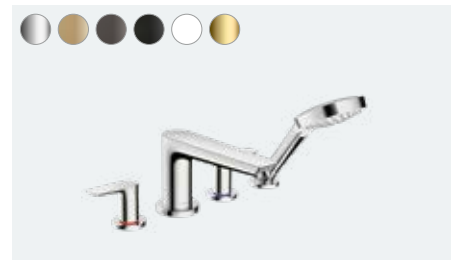

Talis E
4-hole rim mounted bath mixer
71748, -000, -140, -340, -670,
-700, -990

Basic set for 4-hole rim mounted bath mixer (not shown)
13244180