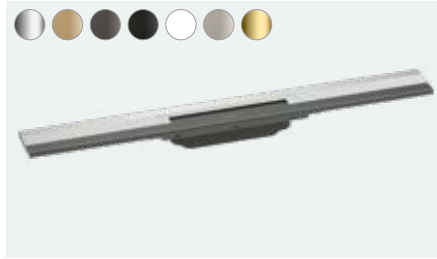

RainDrain Flex

Finish set shower drain 700 cuttable
for wall mounting
56050, -000, -140, -340, -670, -700, -800, -990
Finish set shower drain 800 cuttable
for wall mounting (not shown)
56051, -000, -140, -340, -670, -700, -800, -990
Finish set shower drain 900 cuttable
for wall mounting (not shown)
56052, -000, -140, -340, -670, -700, -800, -990
Finish set shower drain 1000 cuttable
for wall mounting (not shown)
56053, -000, -140, -340, -670, -700, -800, -990
Finish set shower drain 1200 cuttable
for wall mounting (not shown)
56054, -000, -140, -340, -670, -700, -800, -990