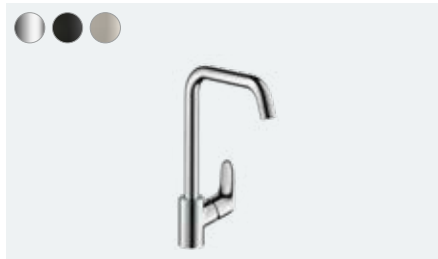

Focus M41

Single lever kitchen mixer 260, 1jet # 31820, -000, -670, -800

Single lever kitchen mixer 260, Eco, 1jet # 31821, -000, -800

Single lever kitchen mixer 260, LowPressure/vented hot water cylinders, 1jet # 31822, -000

Single lever kitchen mixer 260, device shut-off valve, 1jet (not shown) # 31823, -000