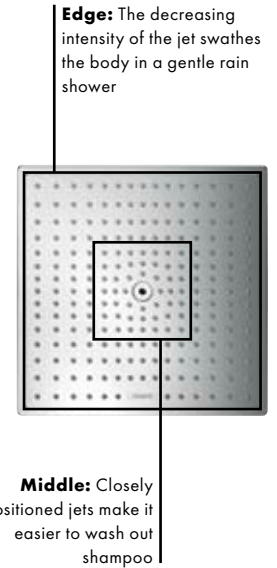

Square, elegant, stylish

Raindance E

Designed with great attention to detail: Overhead shower fits very neatly to the shower arm.