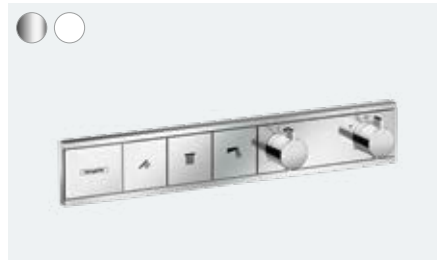

RainSelect
Thermostat for concealed installation
for 3 functions
15381, -000, -700
Basic set for 3 functions (not shown)
15311180