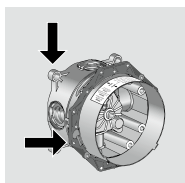

Many installation types

- Coordinated with to all the standard installation systems, connection types and mixers
- Patented flexible adjustment ring
- Attachment options on 2 levels and G $\frac{3}{4}$ connections for universal installation possibilities
- Also suitable for stronger wall constructions and dry wall installations as well as for pre-fabricated houses