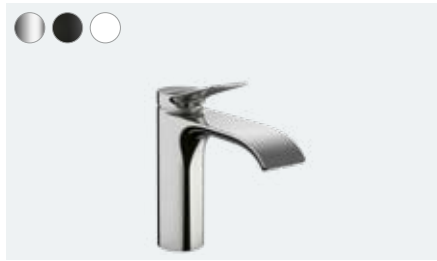

Vivenis
Single lever basin mixer 110
with pop-up waste set
75020, -000, -670, -700

Single lever basin mixer 110
without waste set
75022, -000, -670, -700