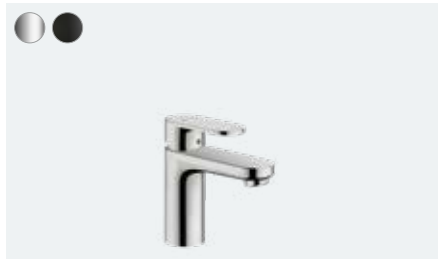

Vernis Blend
Single lever basin mixer 100
with pop-up waste set
71551, -000, -670
Single lever basin mixer 100
with metal pop-up waste set
71559, -000
Single lever basin mixer 100
with isolated water conduction
and pop-up waste set (not shown)
71571, -000
Single lever basin mixer 100
without waste set
71580, -000, -670
Single lever basin mixer 100
CoolStart with pop-up waste set (not shown)
71585, -000, -670