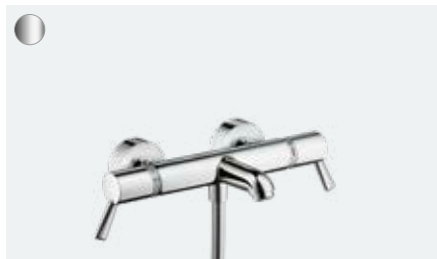

Ecostat
Bath thermostat Comfort Care for exposed installation
with extra long handles
13115, -000