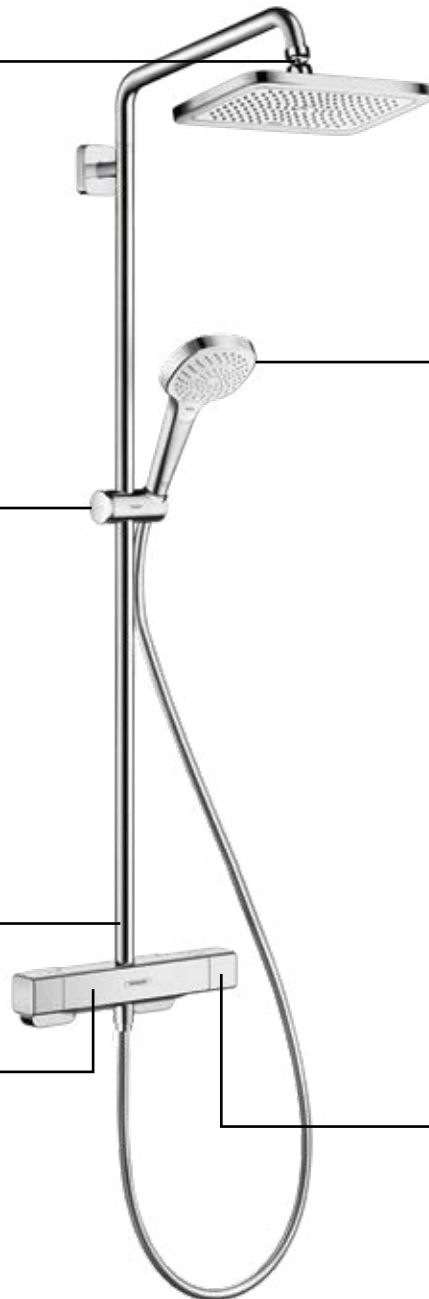

Plenty of room for an indulgent shower

Croma

More freedom to move: can be swivelled easily to adjust the angle

SoftCube design: all elements in a coherent design

SoftSqueeze Slider: Adjust the height easily with just one hand by simply pressing in the button

Showerpipe for bathtub: easy to switch between the hand and overhead shower on the riser pipe

CoolContact technology ensures that the thermostatic mixer's housing is always cool and always safe

AirPower: fuller, lighter and softer droplets for sumptuous showering

SoftRain: perfect for rinsing shampoo out of your hair

IntenseRain: intensive water spray that activates and refreshes

Massage: the most powerful of all Rain sprays – for a refreshingly powerful showering experience

Showerpipe Shower: easily switch between the hand and overhead shower on the thermostatic mixer

Advantages and benefits

- Convenient showering with a stable temperature thanks to the SafetyStop and CoolContact features
- Easy to clean with QuickClean feature and removable spray disc
- High-end product in modern and attractive design
- Instantly switch between the overhead shower and hand shower on the bath tub's Showerpipe
- Excellent value for money