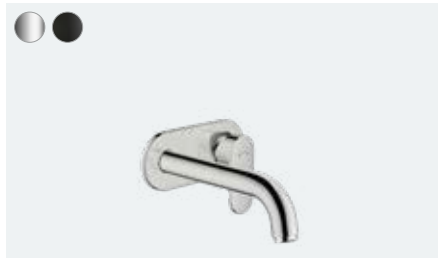

Vernis Blend
Single lever basin mixer for concealed installation
wall-mounted with spout 20.7 cm
71576, -000, -670
Basic set for single lever basin mixer
for concealed installation wall-mounted (not shown)
13622180