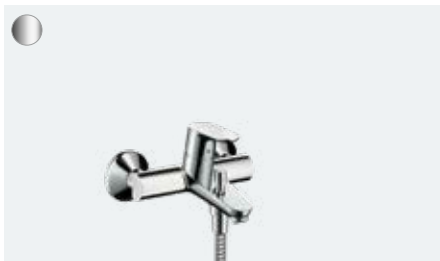

Focus

Single lever bath mixer for exposed installation
31940, -000