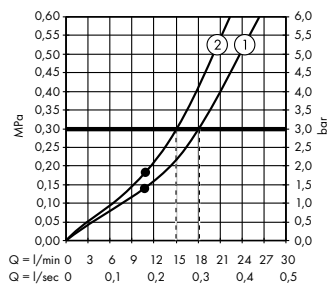

Flow diagram

Rainmaker Select

Overhead shower 460 2jet with shower arm
24005, -400

Legend

- ① Rain XL
- ② RainStream

Flow diagram

Raindance Select S

Hand shower 120 3jet
26530, -400