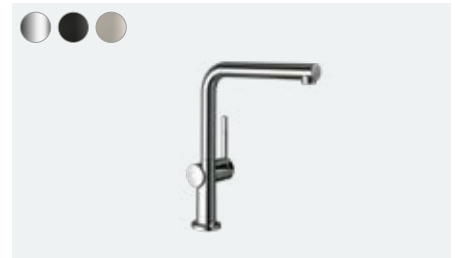

Talis M54

Single lever kitchen mixer 270, 1jet # 72840, -000, -670, -800

Single lever kitchen mixer 270, device shut-off valve, 1jet (not shown) # 72827, -000, -670, -800