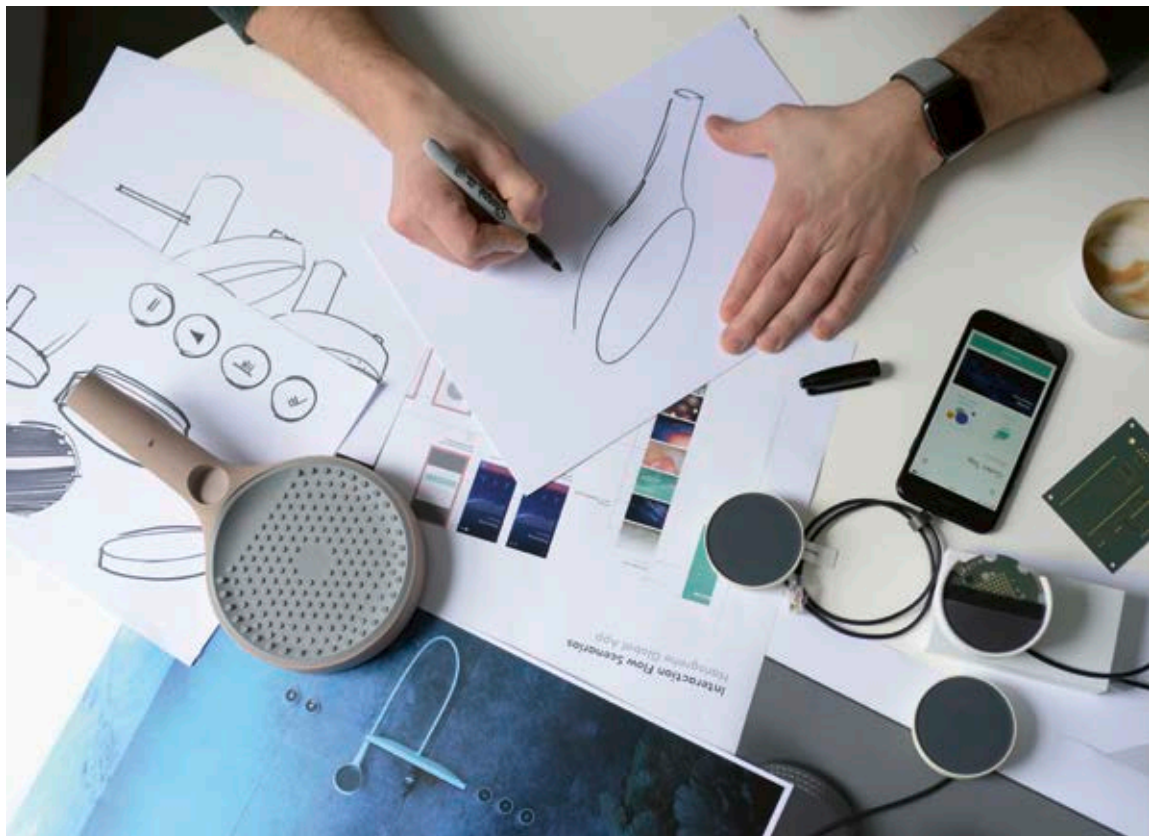

Design – collaborating for excellence

Elegant functionality appeals to both the heart and mind, and it's something we specialise in. Our products are consistently award-winning, outlasting fads and instead providing long-lasting value, whether they are found in the home or in a world famous hotel. With over 30 years of collaboration with Phoenix Design, hansgrohe is a leader within the industry, with more than 600 awards collected for our design achievements.

More than
600 awards