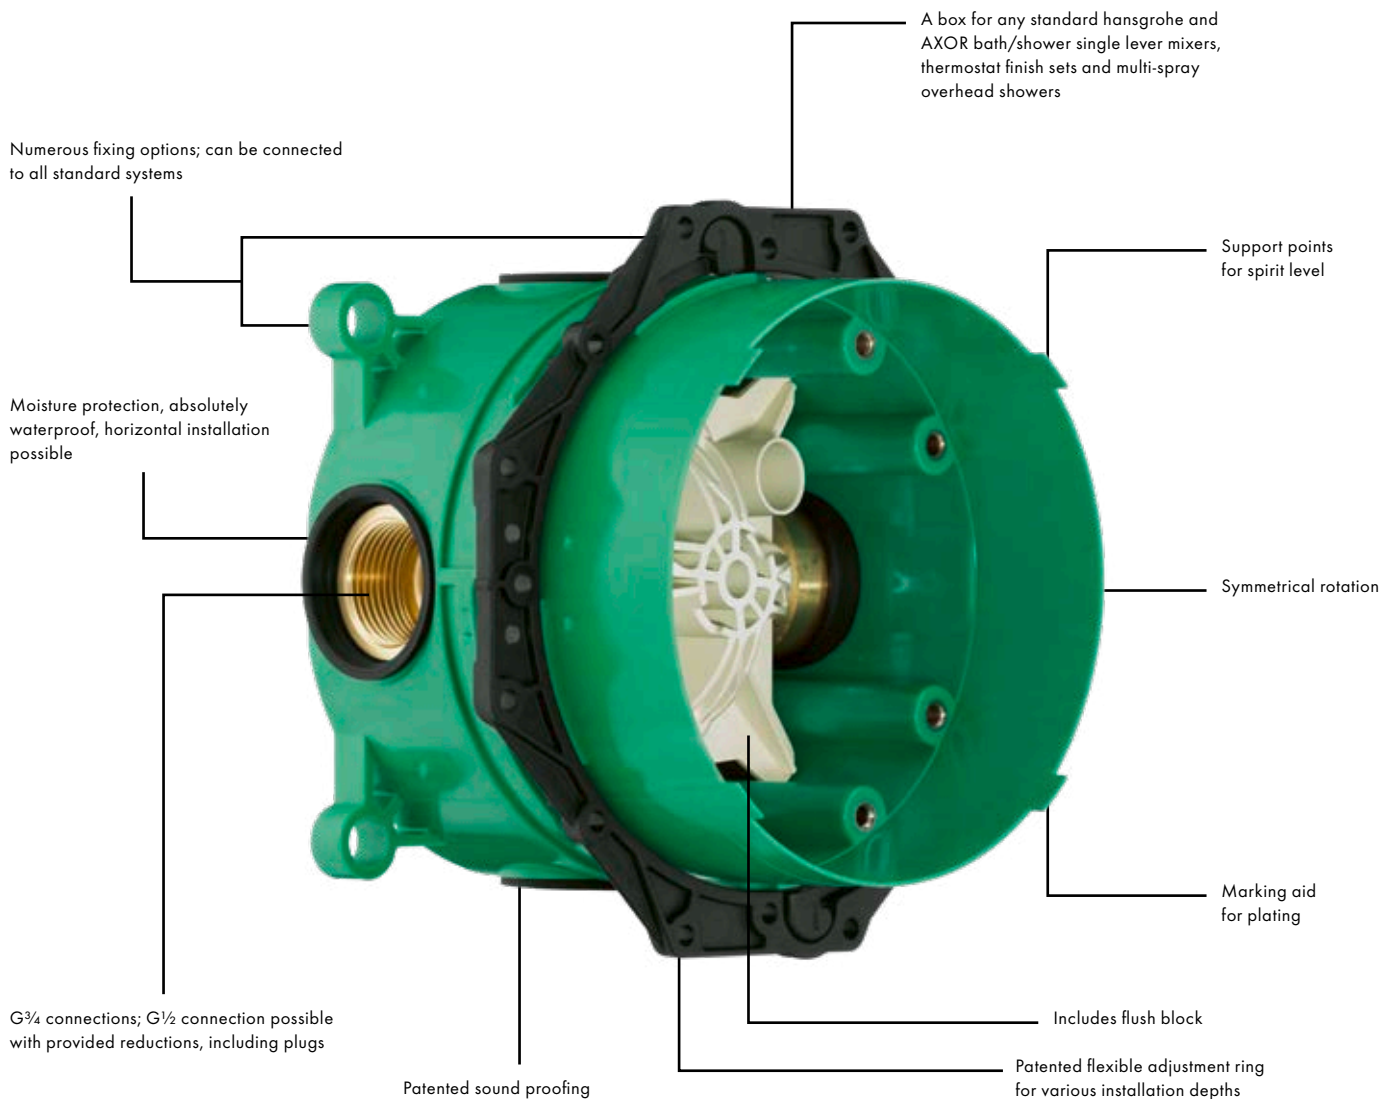

iBox universal: the perfect all-rounder

Advantages and benefits

- One basic set for 19 function solutions
- Suitable for over 200 hansgrohe and AXOR finish sets
- Pre-installation enhances decision making flexibility for mixers
- An attractive bathroom, as bulky technology is out of sight behind the wall
- Greater freedom of movement when showering
- Easy to replace with new mixers or finish set designs when renovating
- Concealed installation solutions tried and tested millions of times

Advantages and benefits specifically for project activities

- The iBox universal offers a high level of flexibility and lots of design options
- One basic set for all solutions, simplifying project planning
- The iBox is suitable for use in private or public facilities and complies with all the main international standards
- Covers any solution with up to 4 functions