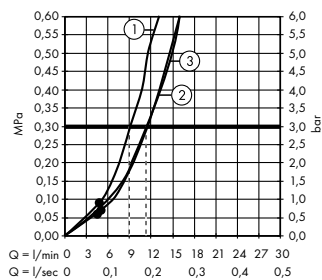

Legend

- ① Massage
- ② PowderRain
- ③ IntenseRain