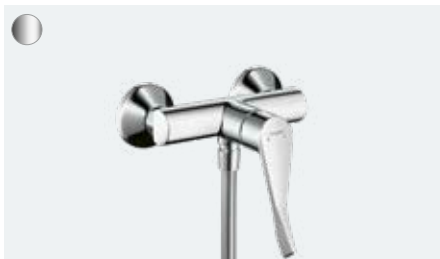

Focus
Single lever shower mixer for exposed installation
with extra long handle 12,1 cm
31916, -000