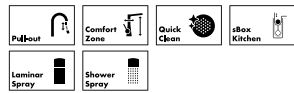

Focus M42

Single lever kitchen mixer 180,
pull-out spray, 2jet, sBox
71821, -000, -800

Single lever kitchen mixer 180,
pull-out spray, 2jet
71801, -000, -800

Single lever kitchen mixer 180,
Eco, pull-out spray, 2jet
71862, -000