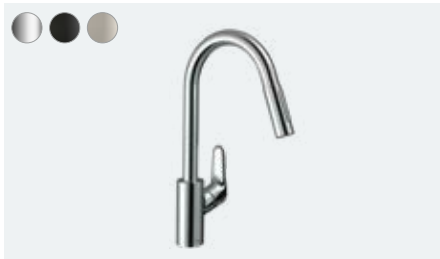

## Advantages and benefits

- Ergonomic flat handle design for better adjustment of the water temperature and quantity
- Suitable for continuous-flow water heaters
- Swivel range 150°
- Mixer with 2 spray types (standard/shower spray)
- MagFit magnetic holder for spray
- Excellent value with a high level of comfort
- Extend your working radius at the sink by up to 76 cm using the pull-out spout and sBox