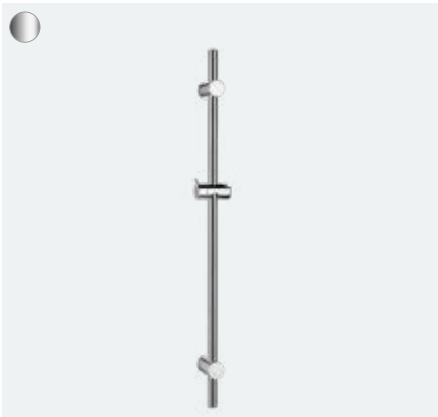

Unica
Shower bar Reno 72 cm
27704, -000