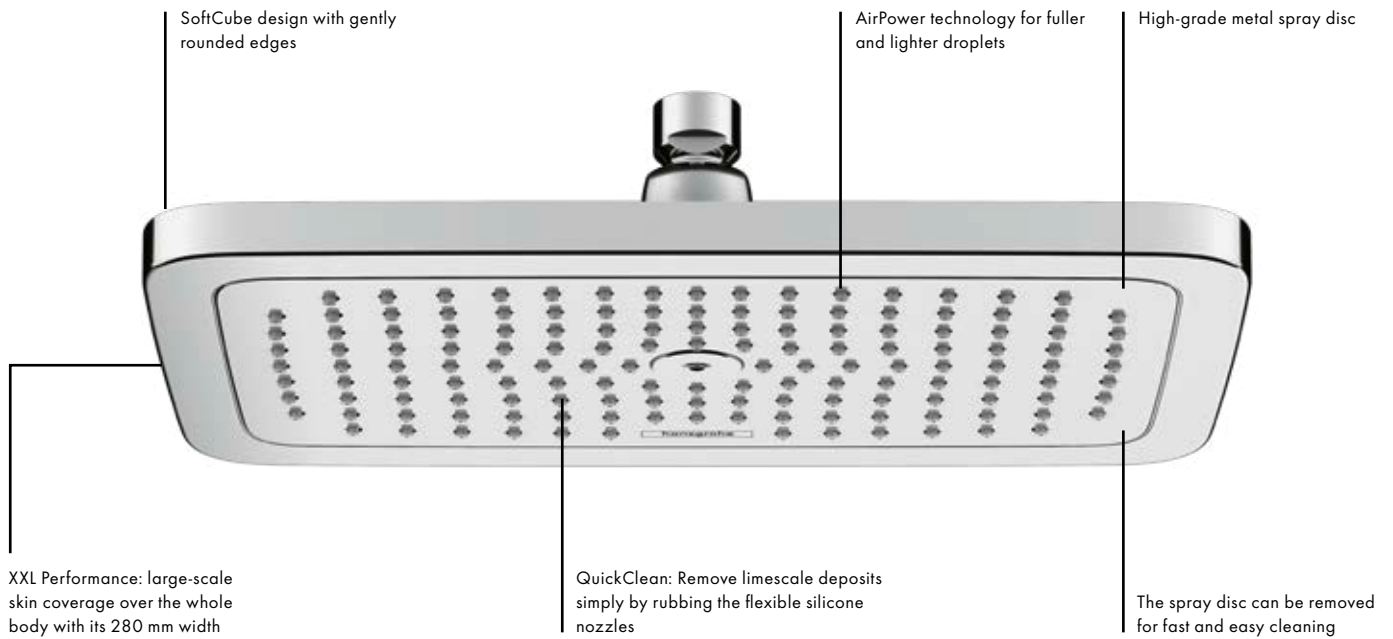

Royally relaxed

Croma

SoftCube Design: all components in one rounded look.