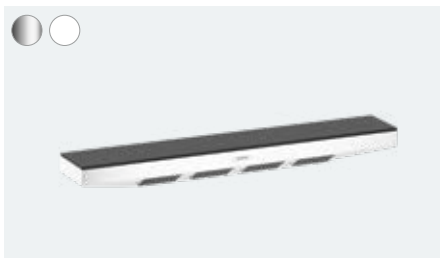

Rainfinity
Shoulder shower 500 1jet with shower shelf
26243, -000, -700