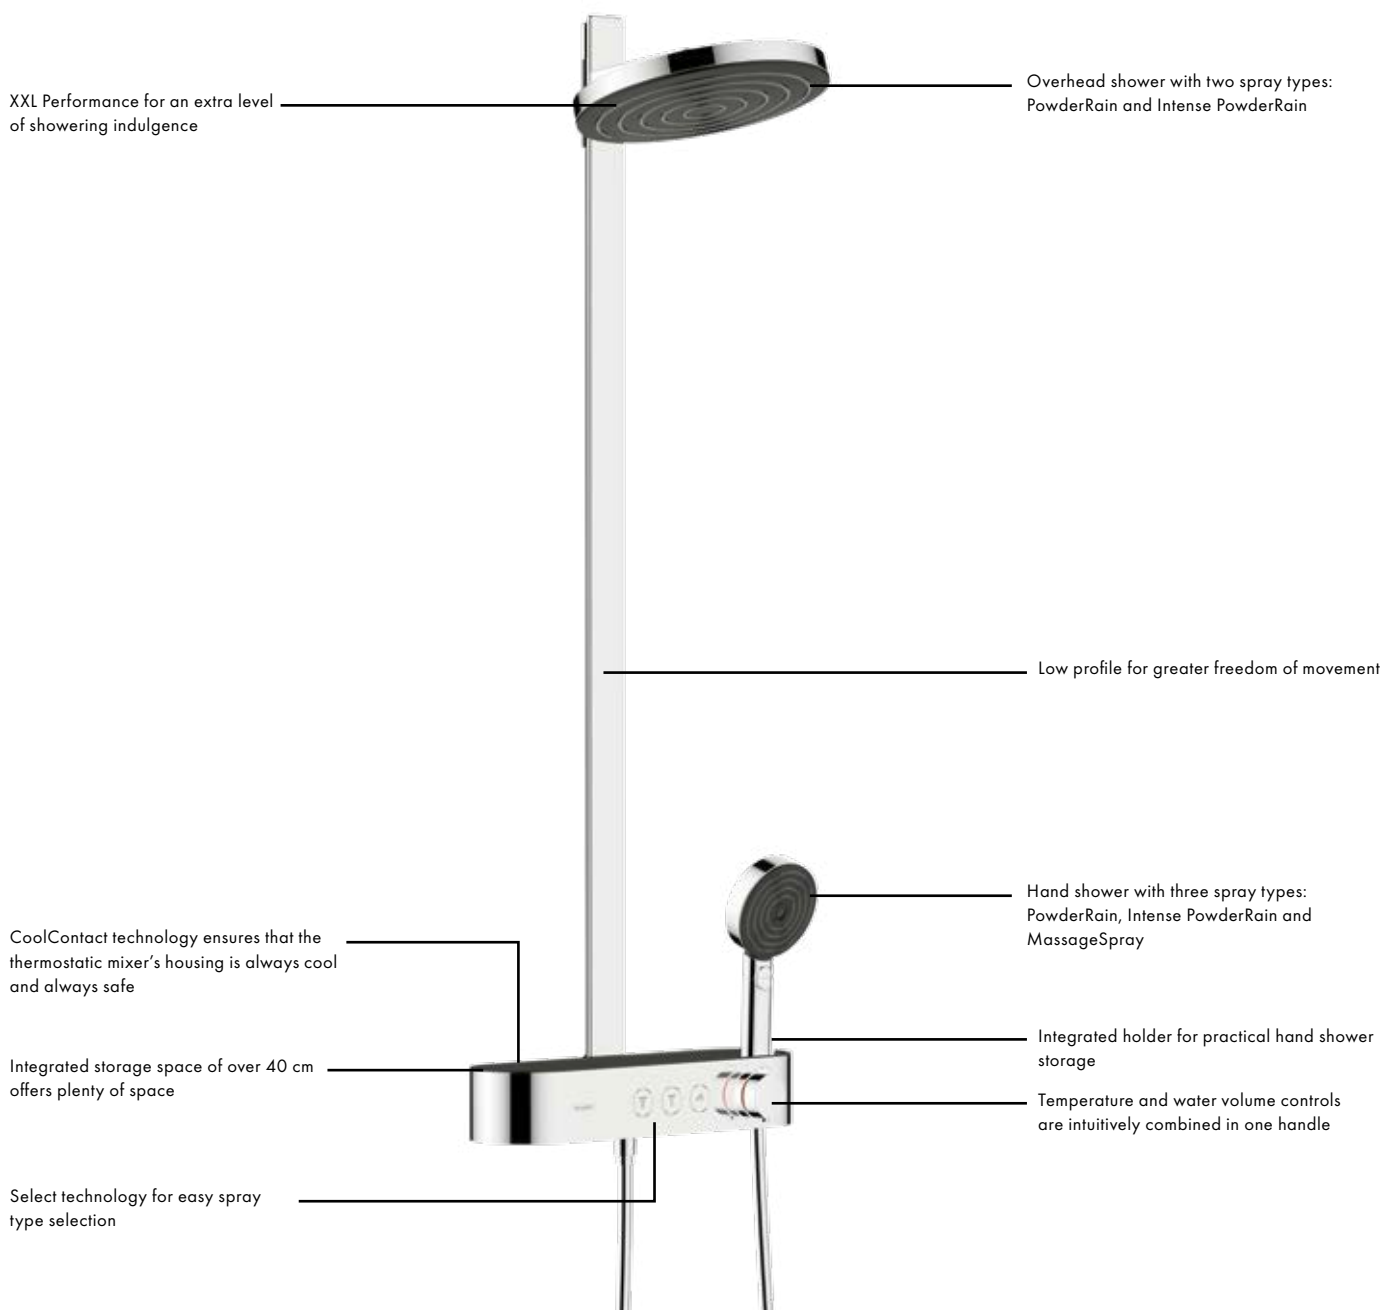

Welcome back me

Pulsify S NEW

XXL Performance for an extra level of showering indulgence

Overhead shower with two spray types: PowderRain and Intense PowderRain

Low profile for greater freedom of movement

CoolContact technology ensures that the thermostatic mixer's housing is always cool and always safe

Hand shower with three spray types: PowderRain, Intense PowderRain and MassageSpray

Integrated storage space of over 40 cm offers plenty of space

Integrated holder for practical hand shower storage

Temperature and water volume controls are intuitively combined in one handle

Select technology for easy spray type selection

Advantages and benefits

- Available in chrome, matt black and matt white
- Select technology to change the spray type at the touch of a button
- Actively regulate water consumption with the volume control
- Also available as a water-saving EcoSmart variant
- Integrated storage space offers plenty of space
- Can be fitted to existing connections, so ideal for bathroom refurbishments