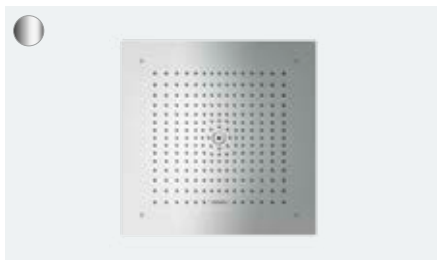

Raindance E

Overhead shower 400/400 1jet
26252, -000 20 l/min
26253, -000 EcoSmart 9 l/min
Basic set for overhead shower 400/400 1jet
(not shown)
26254180