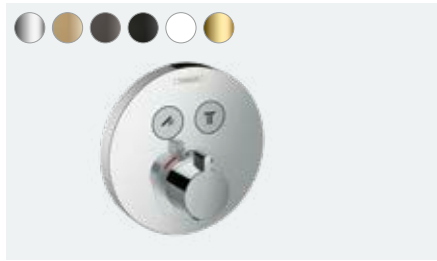

ShowerSelect S
Thermostat for concealed installation
for 2 functions
15743, -000, -140, -340, -670, -700, -990