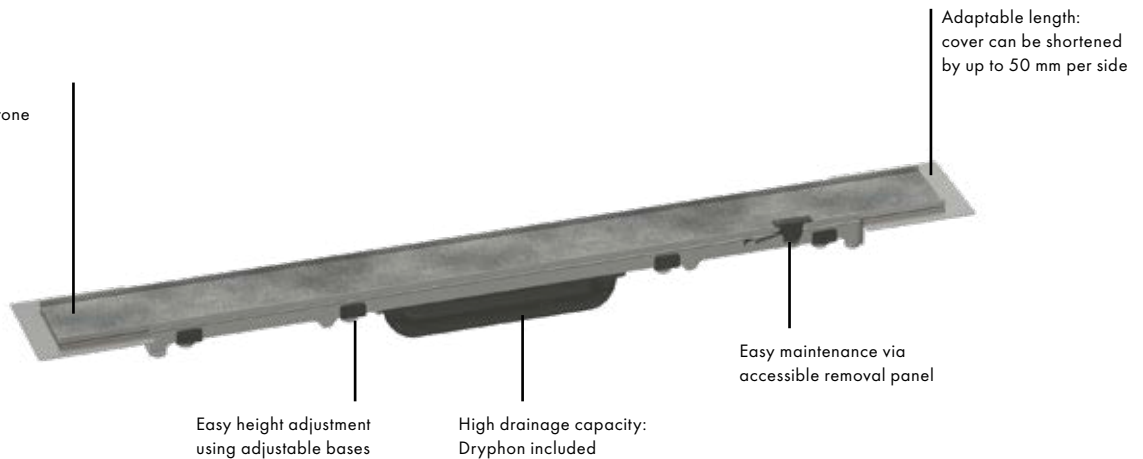

Designed to be tiled with natural stone or tiles

RainDrain Rock NEW

Flat surface, suitable for tiles and natural stone up to 40 mm thick

Easy height adjustment using adjustable bases

High drainage capacity: Dryphon included

Easy maintenance via accessible removal panel

Adaptable length: cover can be shortened by up to 50 mm per side