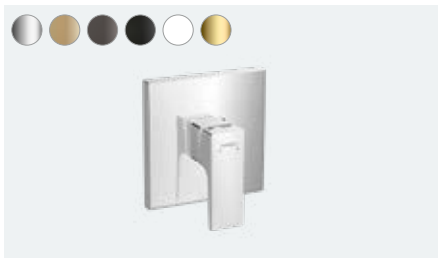

Metropol
Single lever shower mixer for concealed installation
with lever handle for iBox universal
32565, -000, -140, -340, -670, -700, -990
Basic set iBox universal (not shown)
01800180