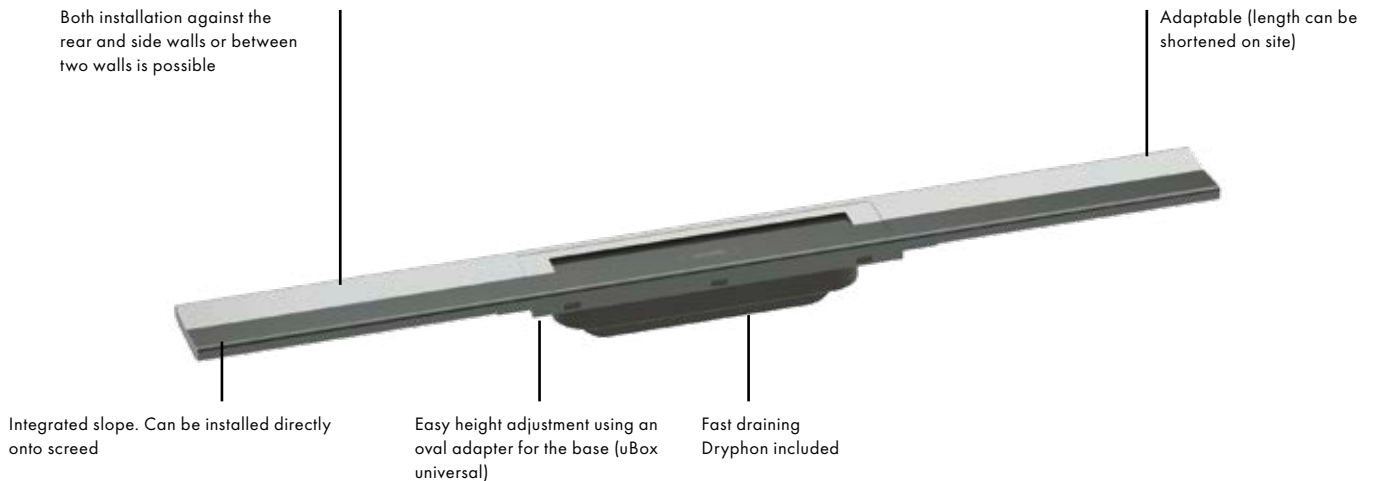

Eye catching with integrated gradient

RainDrain Flex NEW

Perfect length: It can be shortened on-site if necessary, since there is no channel under the drain cover.