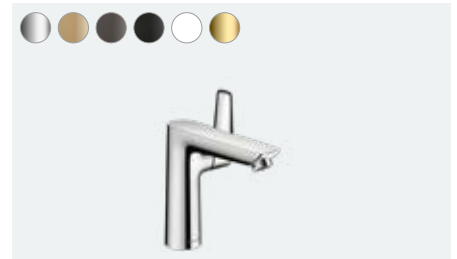

Talis E
Single lever basin mixer 150
with pop-up waste set
71754, -000, -140, -340, -670,
-700, -990

Single lever basin mixer 150
without waste set
71755, -000