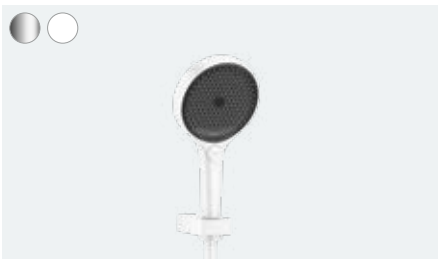

Rainfinity

Shower holder set 130 3jet with shower hose 125 cm
26852, -000, -700 14 l/min
Shower holder set 130 3jet with shower hose 160 cm
26851, -000, -700 14 l/min