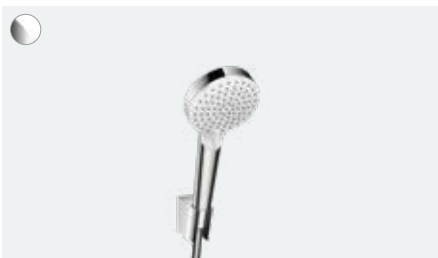

Crometta

Shower holder set Vario with shower hose 125 cm
26691, -400 13.8 l/min
26693, -400 EcoSmart 9 l/min

Shower holder set Vario with shower hose 160 cm
26692, -400 13.8 l/min
26694, -400 EcoSmart 9 l/min