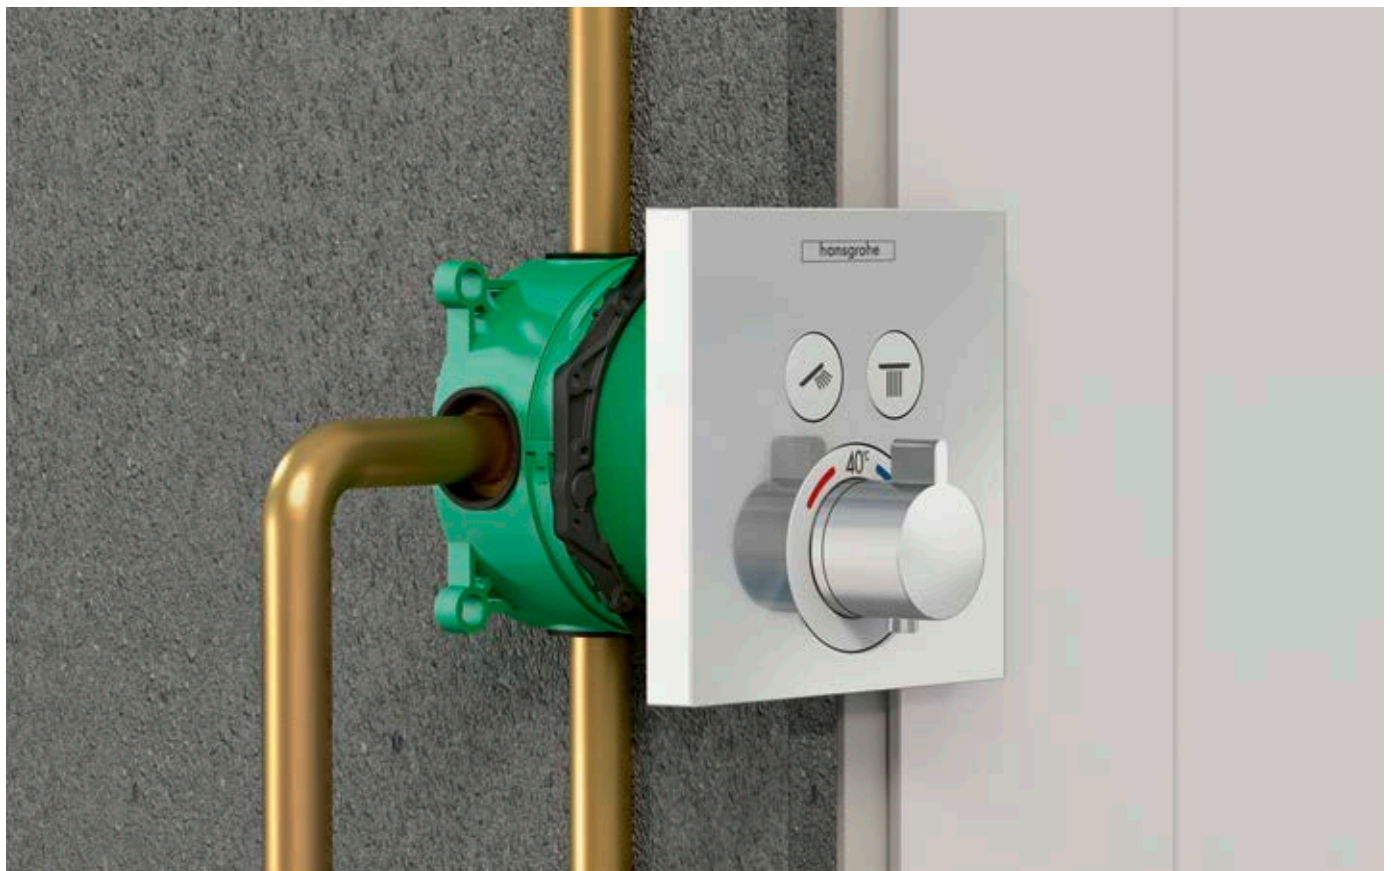

ShowerSelect: Design where everything fits

iBox universal

With the iBox universal, the mixer technology is concealed in the wall. This not only looks good, but also creates more space and thus greater shower pleasure. Another

advantage is the flexibility of the system and design. The iBox universal may be installed before the decision has been made for a shower system. As the basic set for any

hansgrohe standard and thermostatic solutions, it is easy to change or upgrade at any time.

Concealed installation: The basic set disappears completely into the wall. Mixers and shower finish sets from various ranges can be fitted to it.