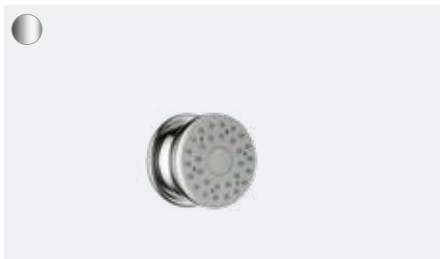

Bodyvette

Body shower 1jet
28466, -000 5 l/min
Body shower 1jet stop
28467, -000