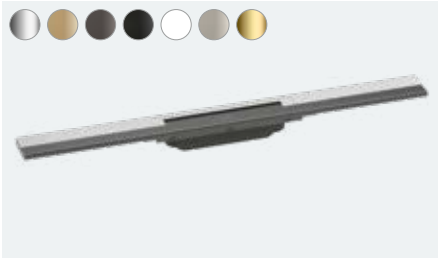

RainDrain Flex

Finish set shower drain 700 cuttable
56043, -000, -140, -340, -670, -700, -800, -990
Finish set shower drain 800 cuttable (not shown)
56044, -000, -140, -340, -670, -700, -800, -990
Finish set shower drain 900 cuttable (not shown)
56045, -000, -140, -340, -670, -700, -800, -990
Finish set shower drain 1000 cuttable (not shown)
56046, -000, -140, -340, -670, -700, -800, -990
Finish set shower drain 1200 cuttable (not shown)
56047, -000, -140, -340, -670, -700, -800, -990