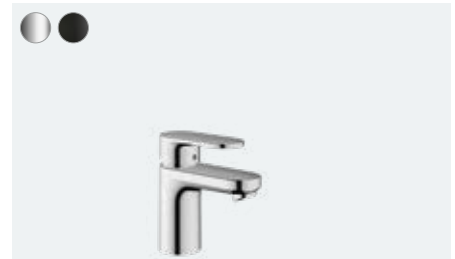

Vernis Blend
Single lever basin mixer 70
with pop-up waste set
71550, -000, -670
Single lever basin mixer 70
with metal pop-up waste set (not shown)
71557, -000
Single lever basin mixer 70
with isolated water conduction
and pop-up waste set (not shown)
71570, -000
Single lever basin mixer 70
without waste set (not shown)
71558, -000, -670
Single lever basin mixer 70
CoolStart with pop-up waste set (not shown)
71584, -000, -670
Pillar tap 70
for cold water without waste set (not shown)
71583, -000, -670