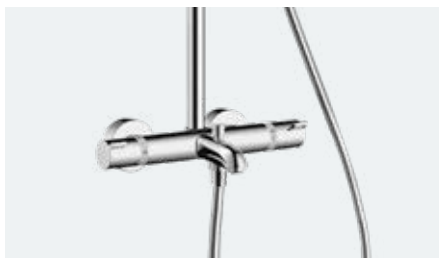

Detail view bath thermostat

- The bar doubles as a handle for safe showering
- Solid attachment, ideal for hotels

All specified flow rates are based on an operating pressure of 0.3 MPa (3 bar).