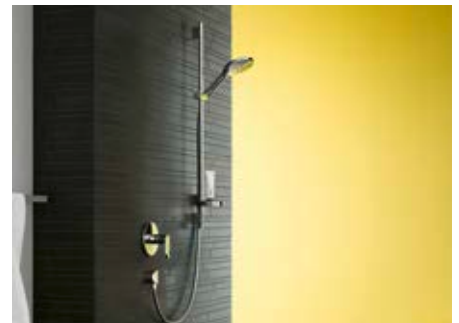

# Metris

**User-friendly:** Five basin mixer heights are available offering the right solution for any installation situation.

**Elegant:** Generous handle and spout surfaces lend the bathroom a luxurious ambience.