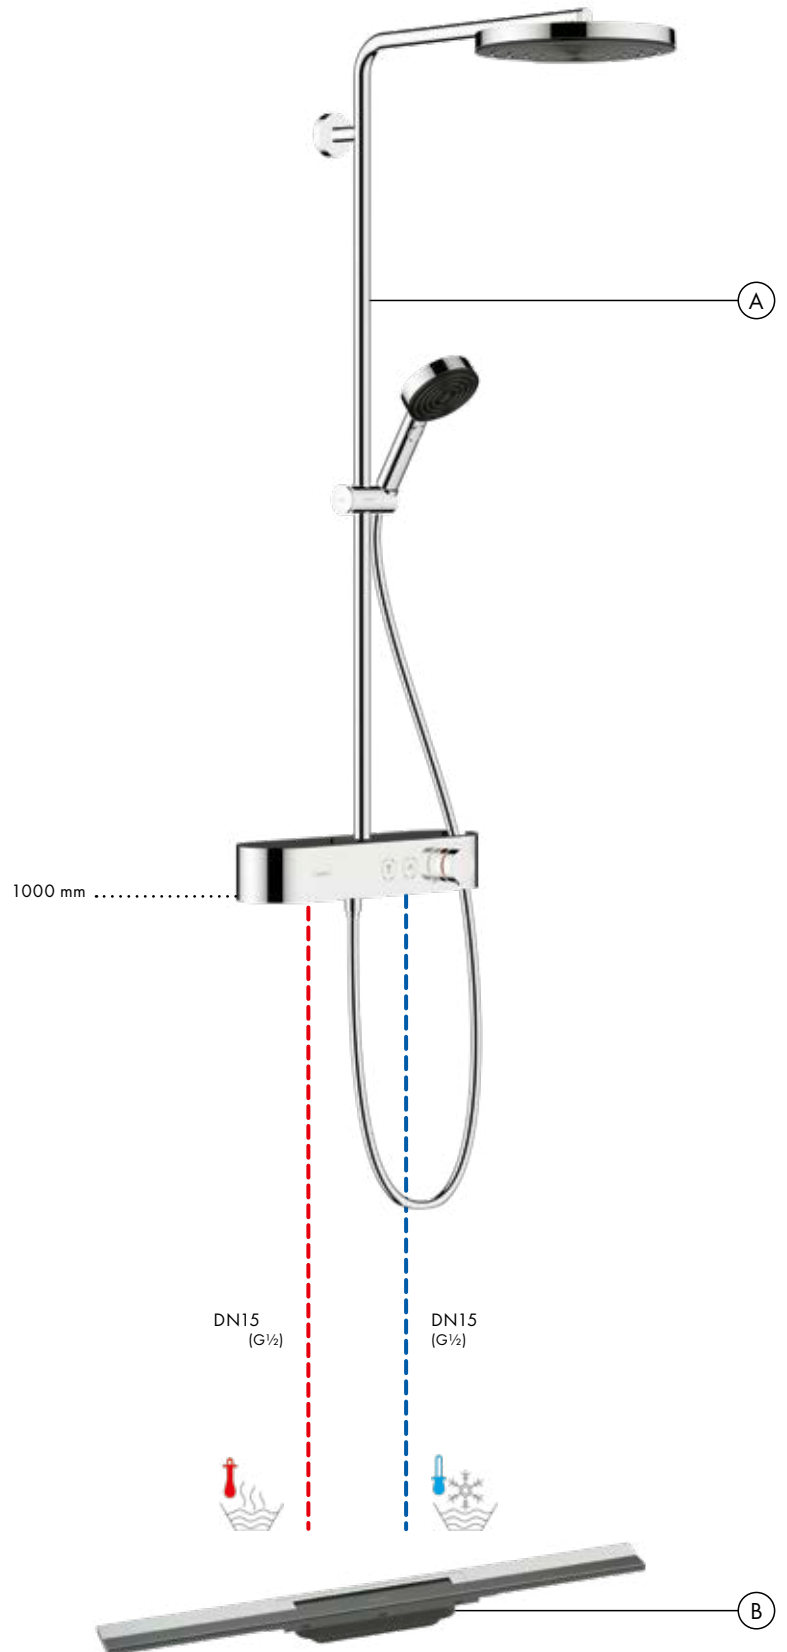

Wall-mounted installation of Showerpipe

- **(A) Pulsify S**
  Showerpipe 260 1jet
  with ShowerTablet Select 400
  # 24220, -000
- **(B) RainDrain Flex**
  Finish set shower drain 700 cuttable
  # 56043, -000

  Base set for finish sets for standard
  installation (not shown)
  # 01001180