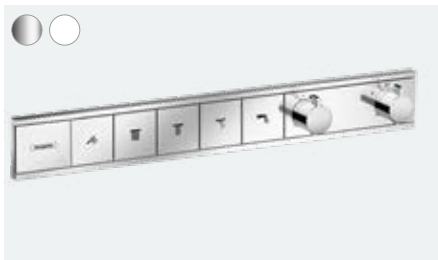

RainSelect
Thermostat for concealed installation
for 5 functions
15384, -000, -700
Basic set for 5 functions (not shown)
15313180