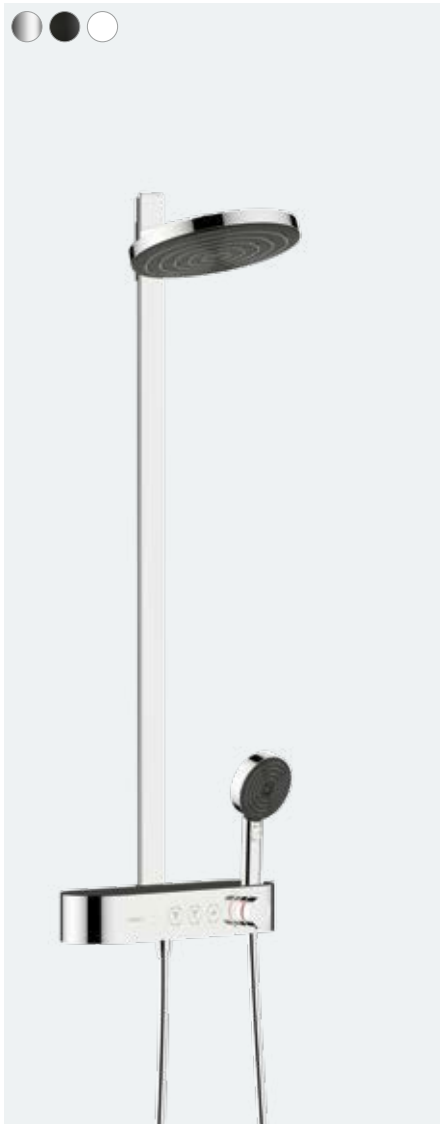

## Advantages and benefits

- Available in chrome, matt black and matt white
- Select technology to change the spray type at the touch of a button
- Actively regulate water consumption with the volume control
- Also available as a water-saving EcoSmart variant
- Integrated storage space offers plenty of space
- Can be fitted to existing connections, so ideal for bathroom refurbishments