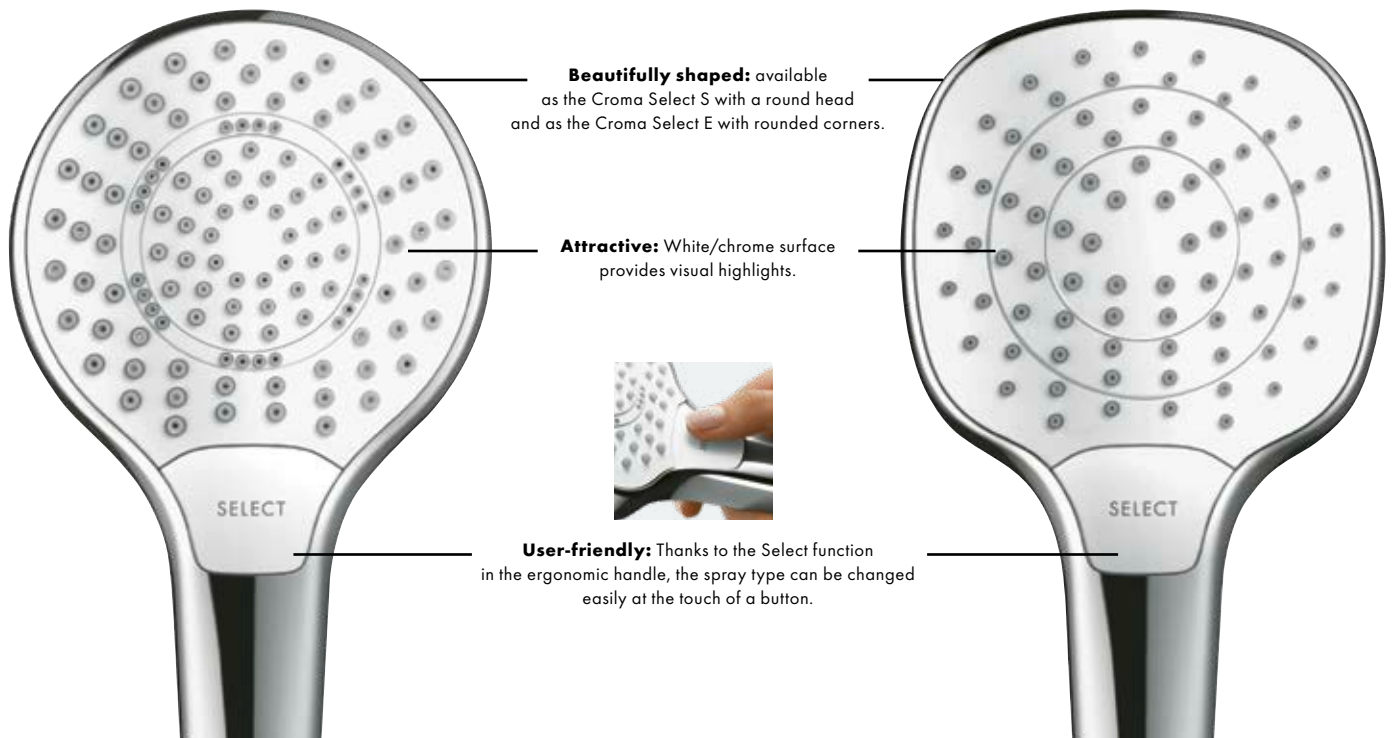

More comfort for everyone

Croma

- (1) **SoftRain:** soft, beneficial water spray.
- (2) **IntenseRain:** intensive water spray that activates and refreshes.
- (3) **Massage:** concentrated, revitalising spray.

- (1) **Rain:** perfect for rinsing shampoo out of your hair.
- (2) **IntenseRain:** intensive water spray that activates and refreshes.
- (3) **TurboRain:** the most powerful of all Rain sprays – for a refreshingly powerful showering experience.

Advantages and benefits

- Easy spray change at the touch of a button thanks to Select technology – now also in the Croma range
- 110 mm spray face with new spray types for any shower requirement: whether just rinsing out shampoo, winding down in the evening or being full of energy in the morning
- Easy to clean: thanks to QuickClean
- Also available in the water-saving EcoSmart version at just 7 l/min