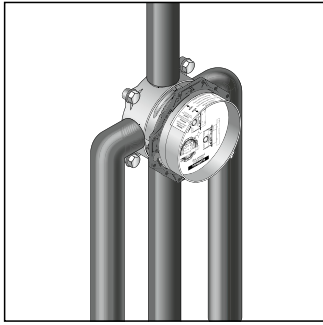

## Installation options and dimension drawings iBox universal

Installation directly on the wall

Installation in front of the wall; here with variable spacers on hanger bolts M 10

Installation on carrier system