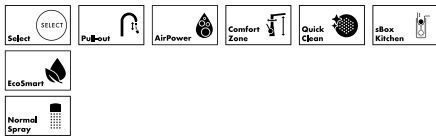

Talis Select M51

Single lever kitchen mixer 300,
pull-out spout, 1jet, sBox
73853, -000, -800

Single lever kitchen mixer 300,
pull-out spout, 1jet
72821, -000, -800

Single lever kitchen mixer 300,
Eco, pull-out spout, 1jet
72826, -000