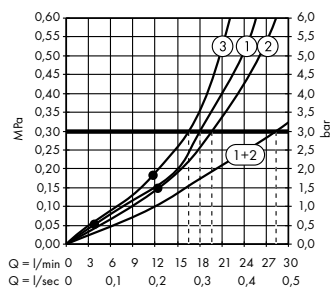

**Flow diagram**

**Rainfinity**  
Shoulder shower 500 1jet with shower shelf  
# 26243, -700

**Flow diagram**

**Rainfinity**  
Overhead shower 360 3jet with wall connector  
# 26234, -700

**Flow diagram**