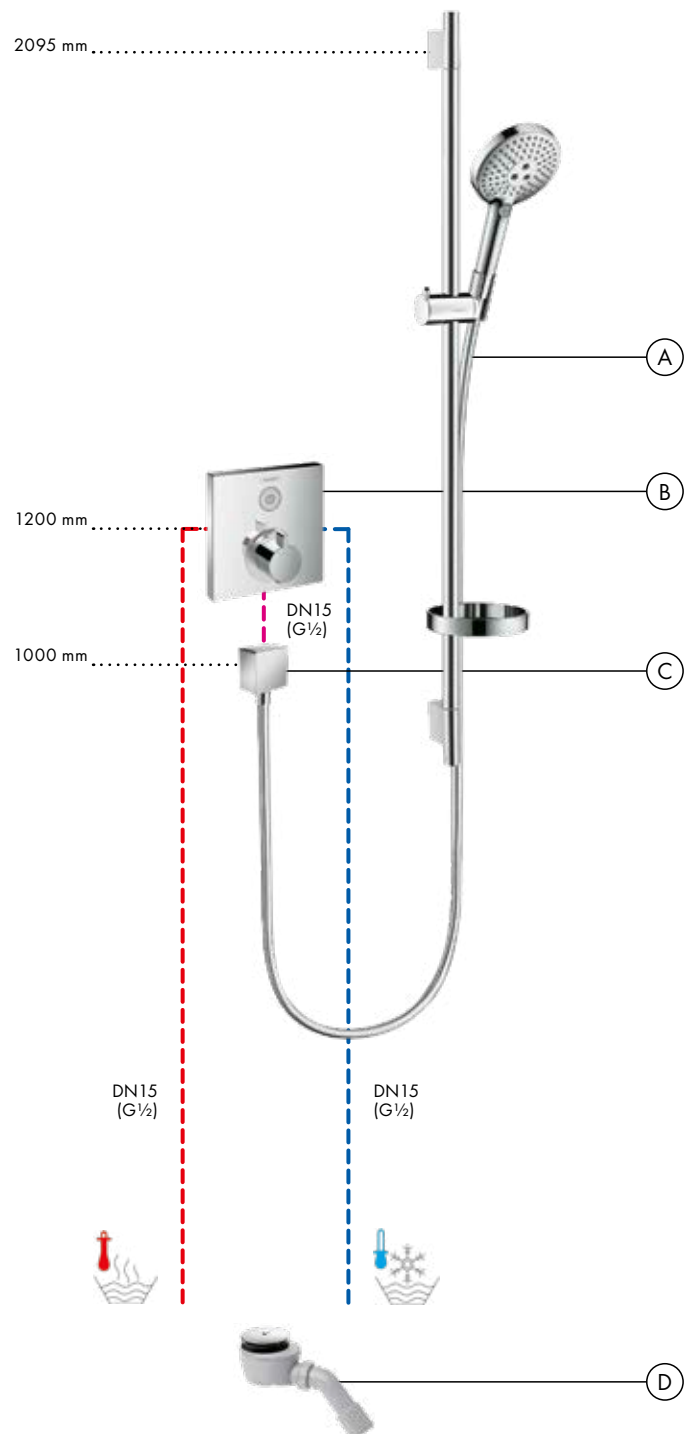

Concealed installation 1 function:

- **(A) Raindance Select S**
  Shower set 120 3jet
  with shower bar 90 cm
  and soap dish
  # 26631, -000
- **(B) ShowerSelect**
  Thermostat for concealed installation
  for 1 function
  # 15762, -000
  Basic set iBox universal (not shown)
  # 01800180
- **(C) FixFit**
  Wall outlet Square
  with non-return valve
  # 26455, -000
- **(D) Staro**
  Complete set waste set 90
  # 60056, -000