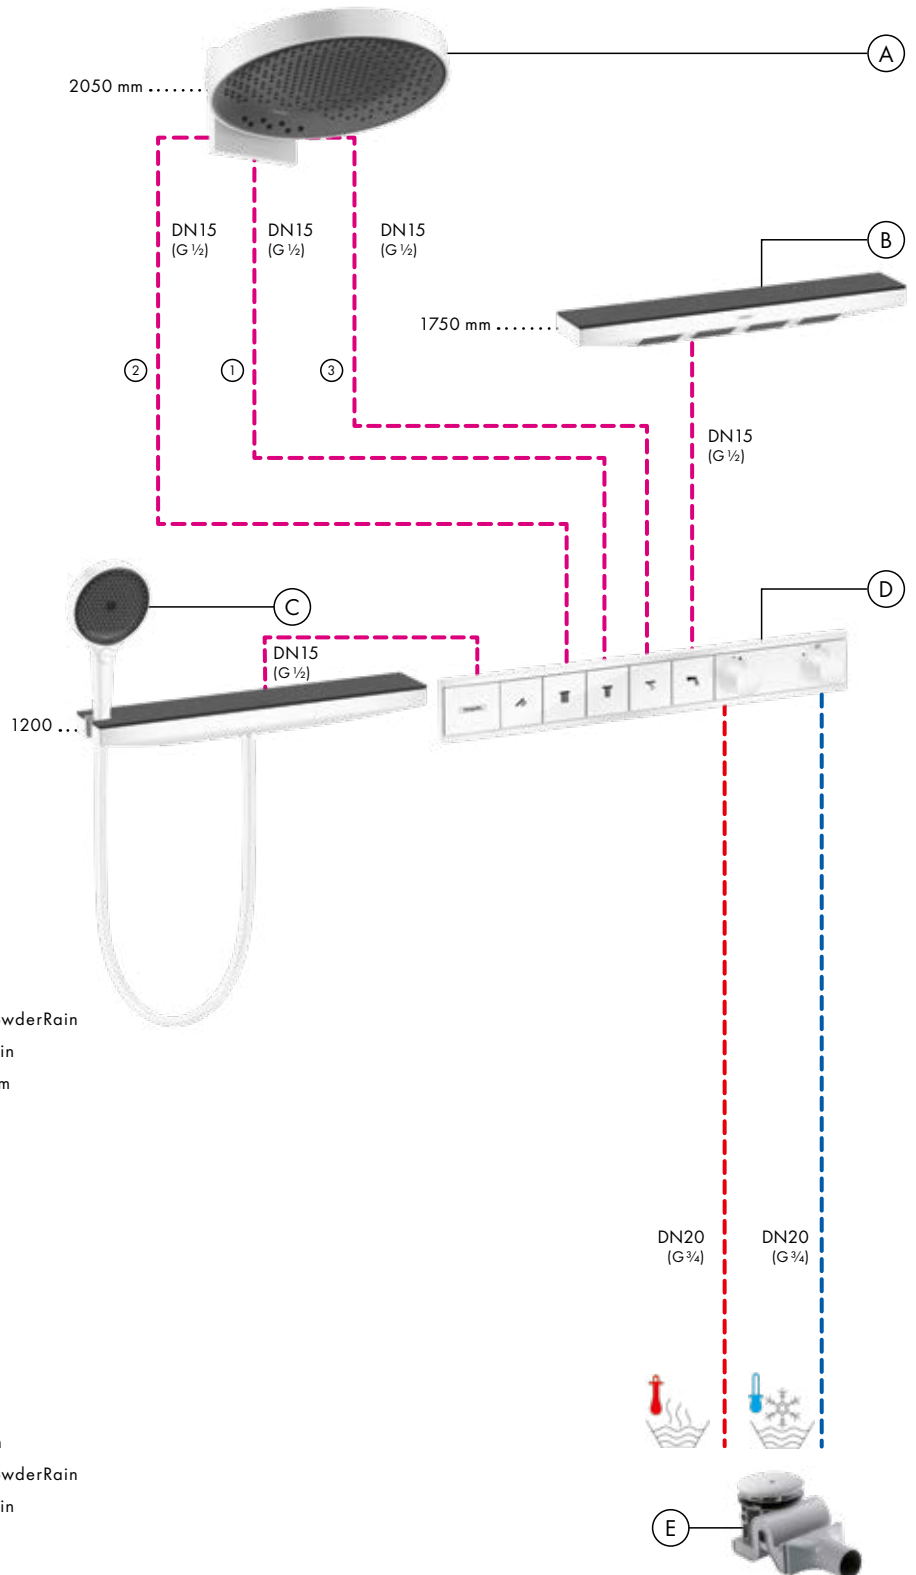

Flow diagram

Rainfinity
Hand shower 130 3jet
26864, -700