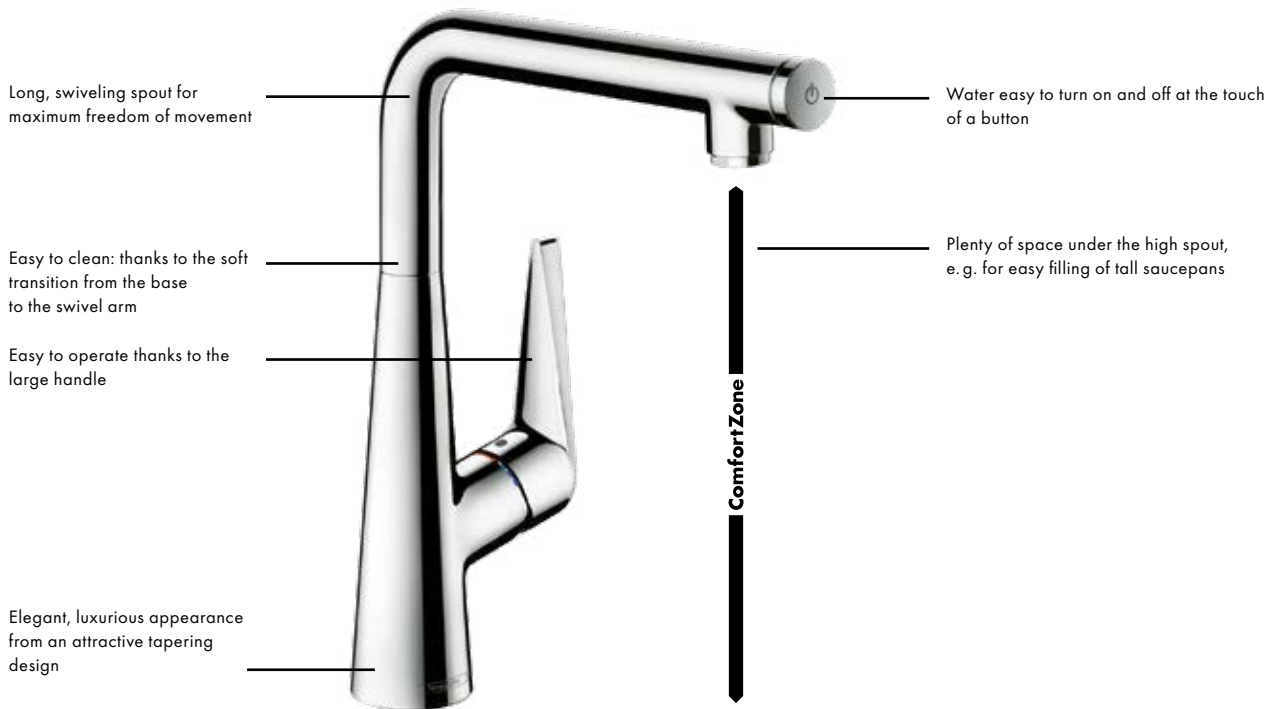

An all-rounder for the modern kitchen

Talis M51

Versatile: Even containers that are some distance away are easy to reach and fill without splashing thanks to the Select button and the pull-out hose – even with just one hand.