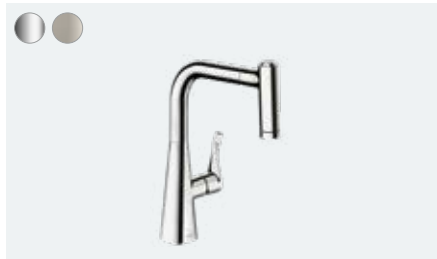

Metris M71

Single lever kitchen mixer 220,
pull-out spray, 2jet, sBox
73800, -000, -800

Single lever kitchen mixer 220,
Eco, pull-out spray, 2jet, sBox
73823, -000

Single lever kitchen mixer 220,
pull-out spray, 2jet
14834, -000, -800