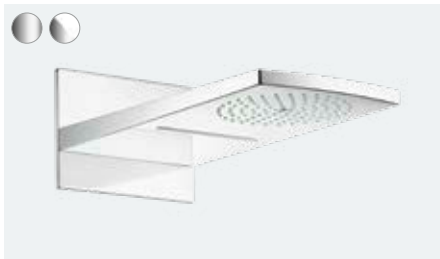

Raindance Rainfall

Overhead shower 180 2jet
28433, -000, -400 24 l/min

Basic set iBox universal (not shown)
01800180