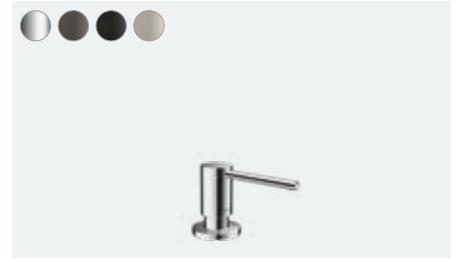

A41 Soap-/lotion dispenser
40438, -000, -340, -670, -800