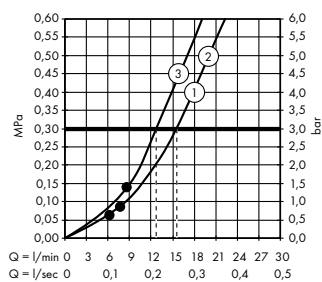

Flow diagram

Raindance Select S
Hand shower 120 3jet
26530, -000

Legend

- ① RainAir
- ② Rain
- ③ Whirl

• denotes minimum operating pressure