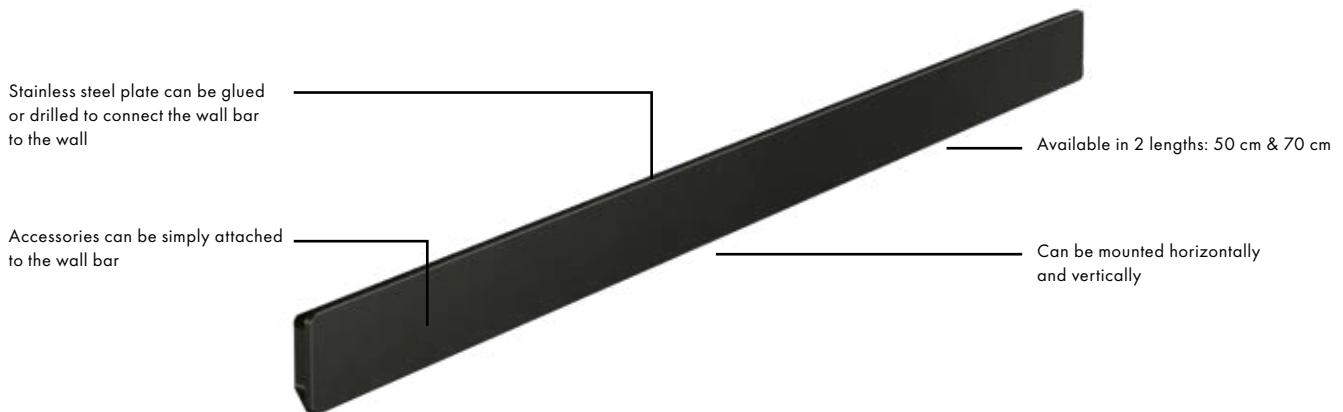

Your customers, their wall

WallStoris **NEW**

Safe, easy installation: The strips can be glued on then removed when needed, leaving no residue. They can also be screwed on. The modules simply click into place.