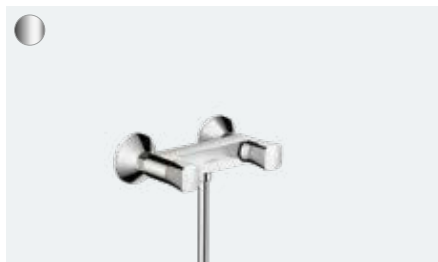

Logis
2-handle shower mixer for exposed installation
71263, -000