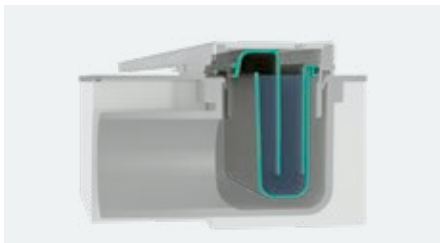

## Dryphon: higher drainage capacity with minimal cleaning effort

The innovative Dryphon siphon solution is included with every finish set (RainDrain) of the drainage channels and, on request, can replace the supplied siphon of the uBox universal (basic set) and its drainage capacity of up to 42 l/min. The patented design offers a significant improvement in drainage capacity, of up to 60 l/min. Thanks to the high flow rate, dirt and hair cannot stick, which reduces cleaning to a minimum.