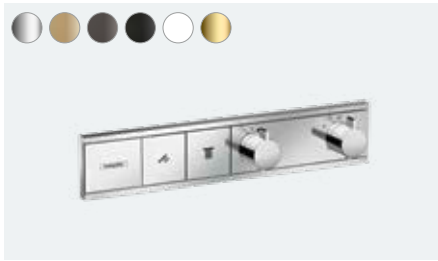

RainSelect
Thermostat for concealed installation
for 2 functions
15380, -000, -140, -340, -670, -700, -990
Basic set for 2 functions (not shown)
15310180