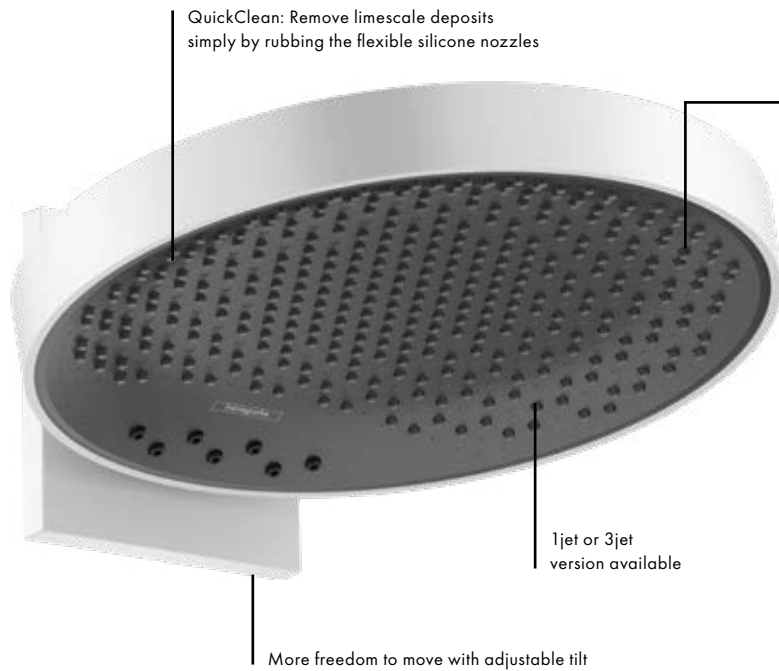

Micro-fine showering experience

Rainfinity

QuickClean: Remove limescale deposits simply by rubbing the flexible silicone nozzles

Three spray types to suit the individual: PowderRain, Intense PowderRain and RainStream

PowderRain:
Sensational showering with softly enveloping micro-droplets

Intense PowderRain:
for an effective way to rinse out shampoo

RainStream:
Refreshingly powerful spray made of pearl-like droplets with a revitalising effect

1jet or 3jet version available

More freedom to move with adjustable tilt