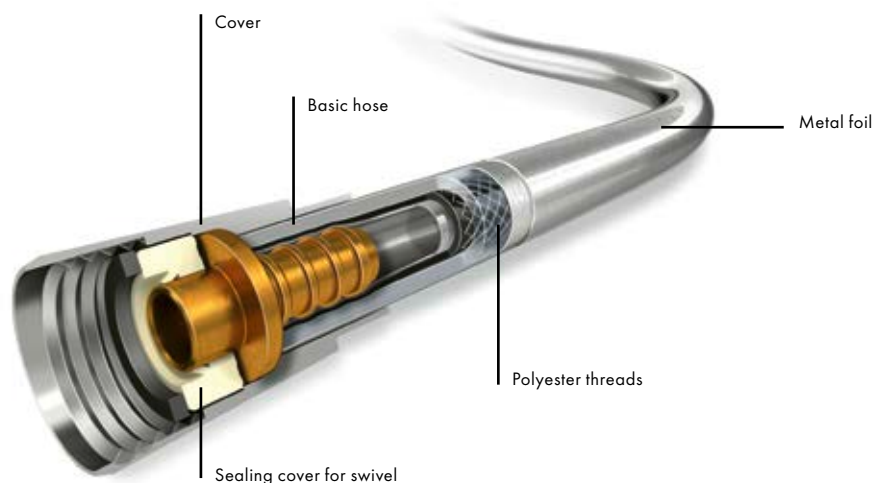

Clever shower hoses with the perfect touch

Shower hoses

hansgrohe has consistently been developing the design and functionality of shower hoses for over 40 years – as, for example, with the swivel on ball bearings. Lots

of new ideas and products by hansgrohe more than comply with the required standards. This is confirmed by the hansgrohe quality tests on pressure resistance and tensile strength, as well

as twist safety and the quality of seals. Whether metal or plastic, the shower hoses never fail to appeal for their high-quality, sophisticated technology.

Advantages and benefits

- Various materials, lengths and looks
- Anti-kink and easy care
- Chrome effect matching the mixers
- Drinking water approval – DVGW certification
- Scratch free thanks to plastic coating
- No irritating twisting from the swivel
- Particularly strong – confirmed by tension tests