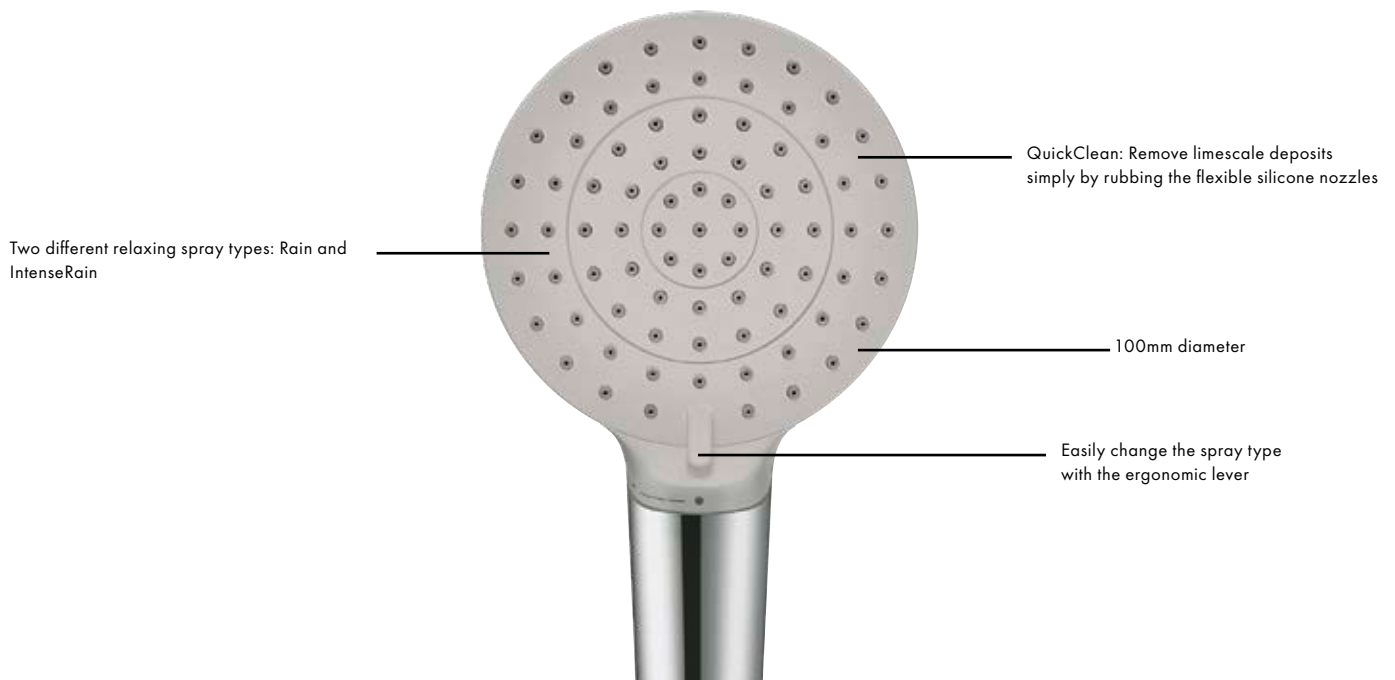

The right solution for every bathroom

Vernis Blend **NEW**

Rain: Full rain shower, ideal for washing hair.