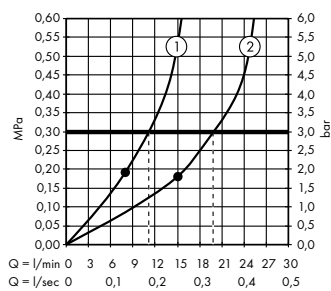

Flow diagram

Rainfinity
Showerpipe 360 1jet for concealed installation
26842, -700

Legend

- ① Hand shower
- ② Overhead shower

• denotes minimum operating pressure