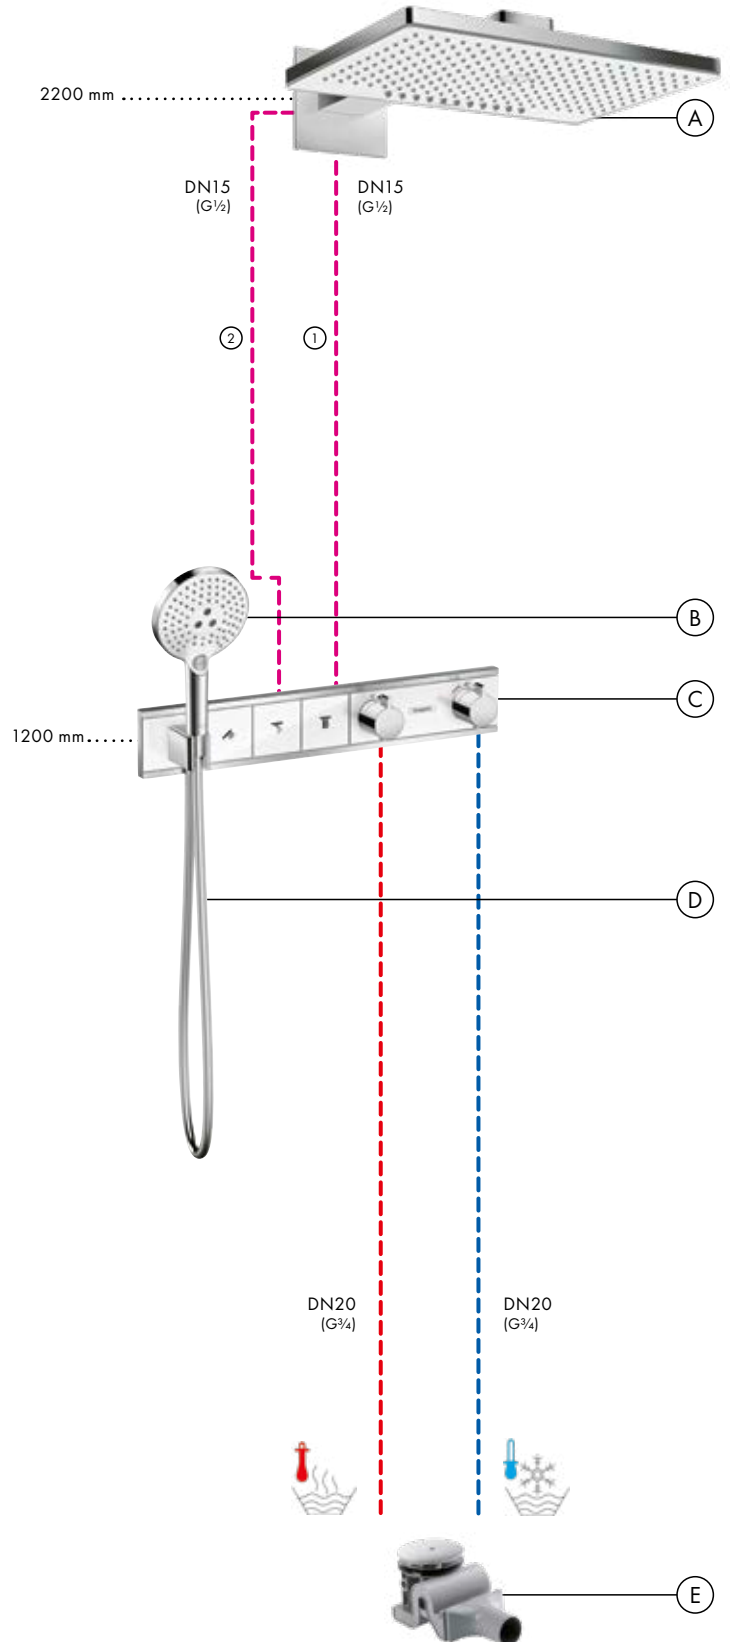

Concealed installation 3 functions:

- **(A) Rainmaker Select**
  Overhead shower 460 2jet
  with shower arm
  # 24005, -400

  Basic set iBox universal (not shown)
  # 01800180
- **(B) Raindance Select S**
  Hand shower 120 3jet
  # 26530, -400
- **(C) RainSelect**
  Thermostat for concealed installation
  for 3 functions with integrated
  shower holder
  # 15356, -400

  Basic set for 3 functions (not shown)
  # 15311180
- **(D) Isiflex**
  Shower hose 125 cm
  # 28272, -000
- **(E) Raindrain**
  Complete set waste set 90 XXL
  # 60067, -000