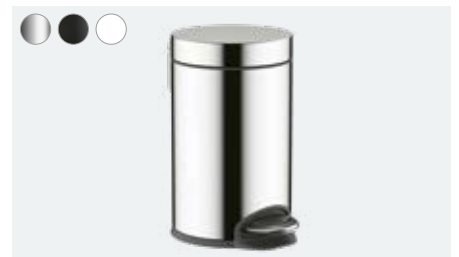

AddStoris
Pedal Bin
41775, -000, -670, -700