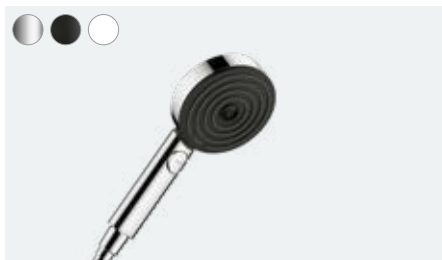

## Advantages and benefits

- Available in chrome, matt black and matt white
- Also available as a water-saving EcoSmart variant with 9 l/min
- With the innovative Select control you can easily switch between the spray types
- Effortless cleaning with QuickClean