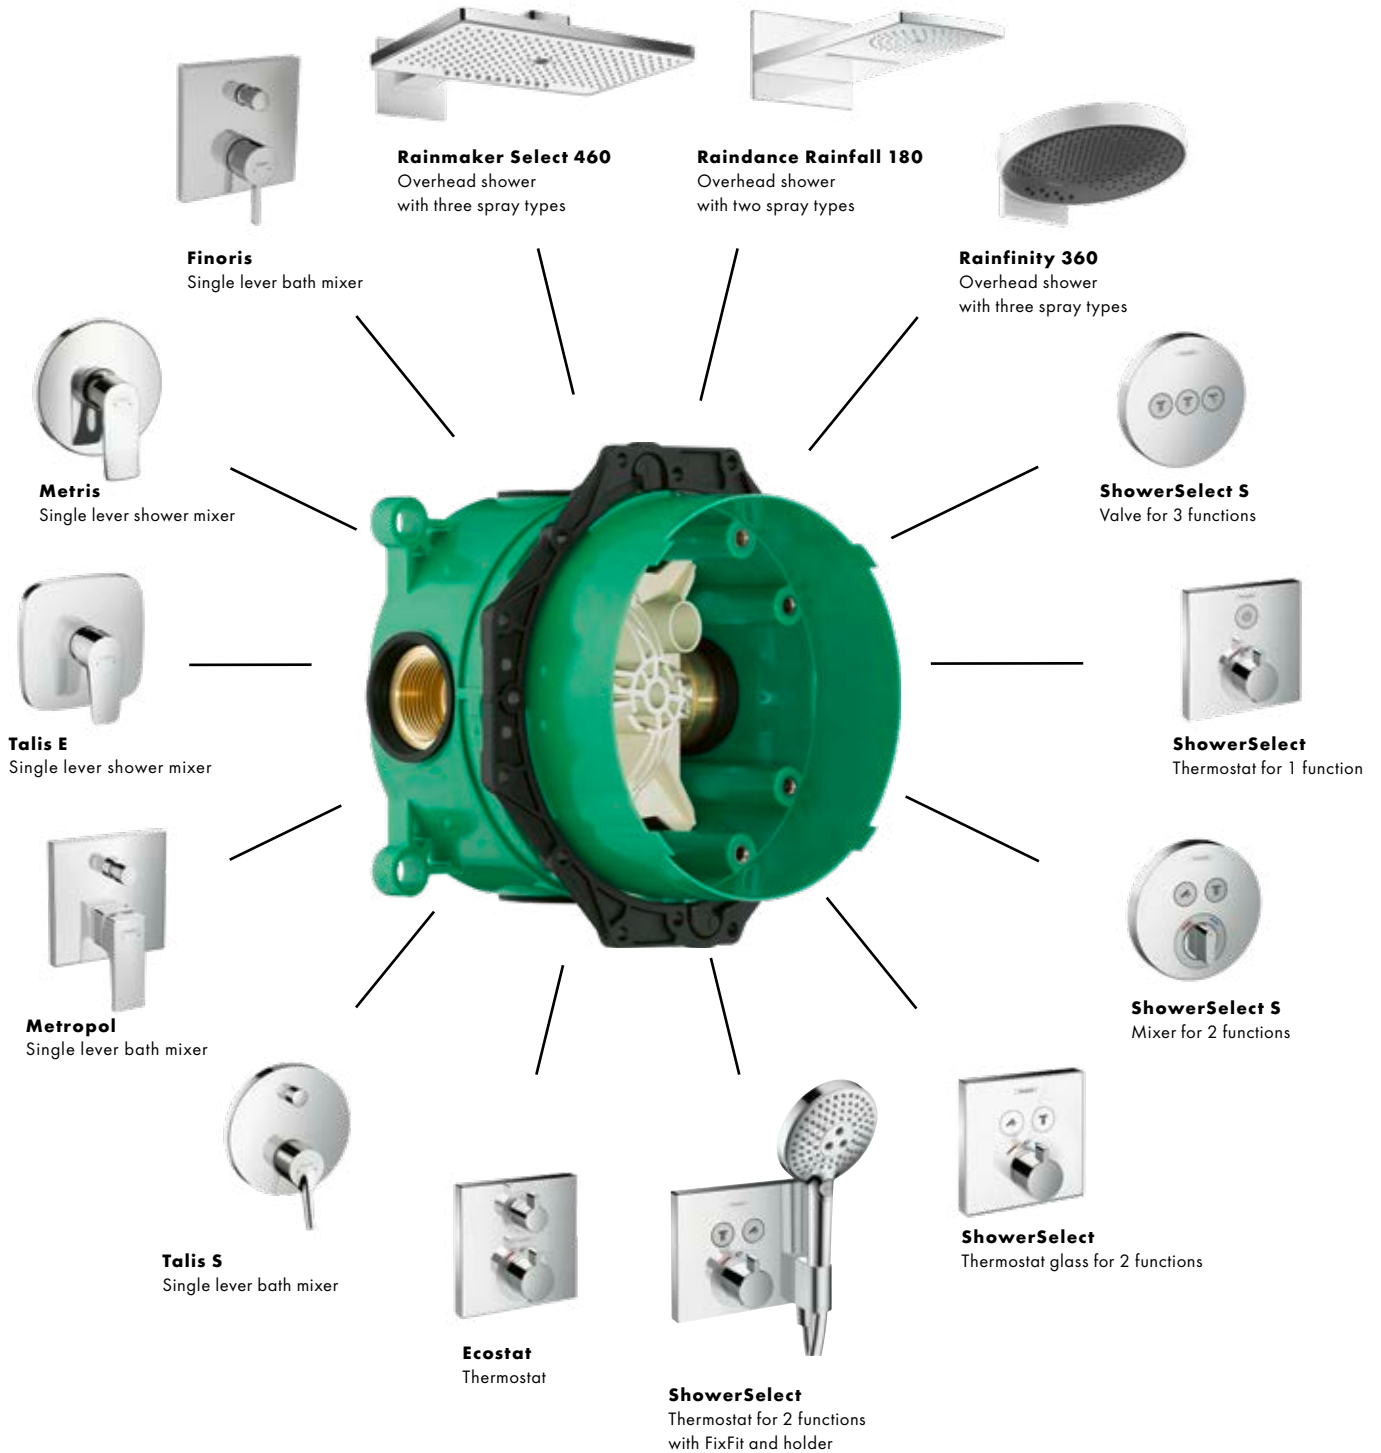

iBox universal: one for all