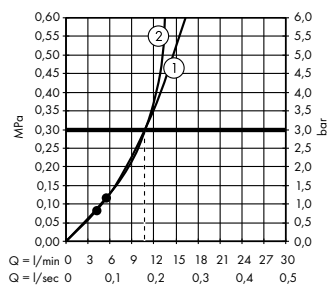

#### Pulsify S

Showerpipe 260 1jet with ShowerTablet Select 400  
# 24220, -000