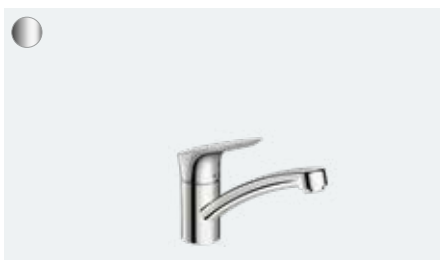

Logis M31

Single lever kitchen mixer 120, 1jet
71830, -000

Single lever kitchen mixer 120,
CoolStart, EcoSmart, 1jet
71837, -000

Single lever kitchen mixer 120,
LowPressure/vented hot water cylinders, 1jet
71831, -000