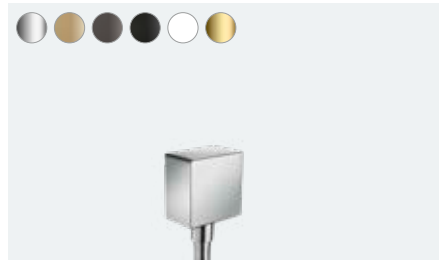

FixFit
Wall outlet Square with non-return valve
26455, -000, -140, -340, -670, -700, -990