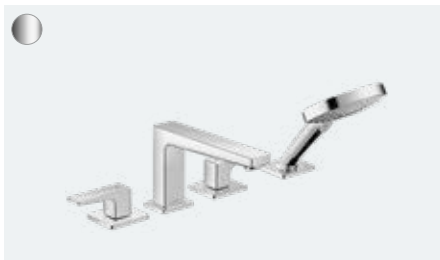

Metropol

4-hole rim mounted bath mixer with lever handles for Secuflex
32552, -000

Basic set for 4-hole rim mounted bath mixer (not shown)
13444180

4-hole rim mounted bath mixer with lever handles
32553, -000

Basic set for 4-hole rim mounted bath mixer (not shown)
13444180