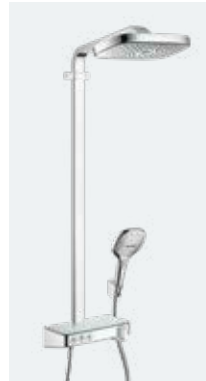

Raindance Select E

Showerpipe 300 3jet