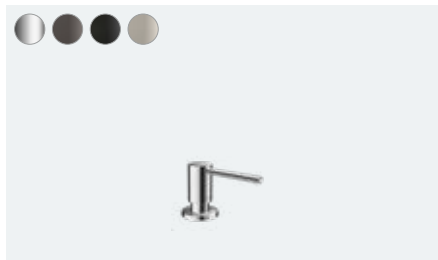

A41 Soap-/lotion dispenser
40438, -000, -340, -670, -800