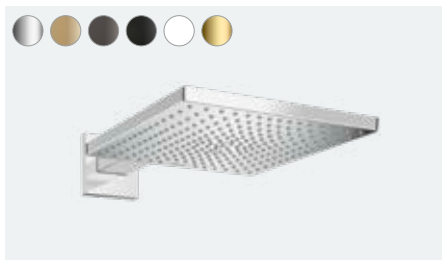

Raindance E

Overhead shower 300 1jet
with shower arm
26238, -000, -140, -340, -670, -700, -990 17 l/min
26239, -000 EcoSmart 9 l/min

Overhead shower 300 1jet
with ceiling connector (not shown)
26250, -000, -140, -340, -670, -700, -990 17 l/min
26251, -000 EcoSmart 9 l/min