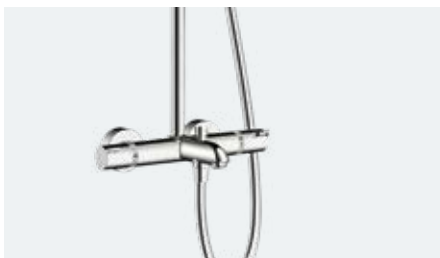

Detail view bath thermostat

All specified flow rates are based on an operating pressure of 0.3 MPa (3 bar).