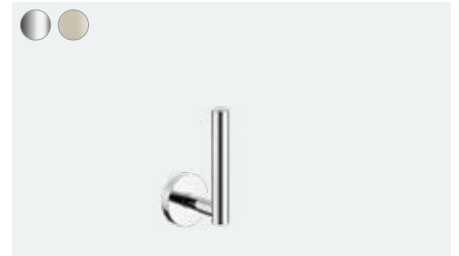

Logis
Spare roll holder
40517, -000, -820