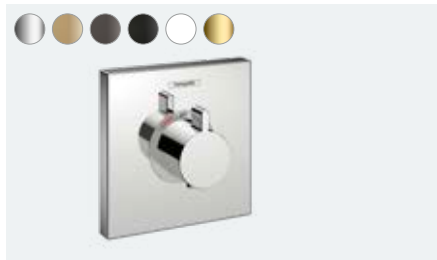

ShowerSelect
Thermostat HighFlow for concealed installation
15760, -000, -140, -340, -670, -700, -990