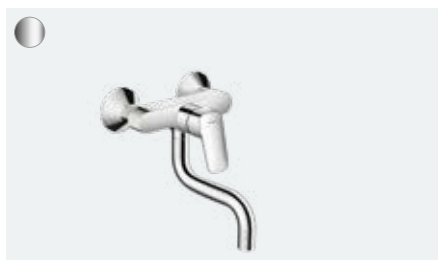

Logis M31

Single lever kitchen mixer,
wall-mounted lowspout, 1jet
71836, -000