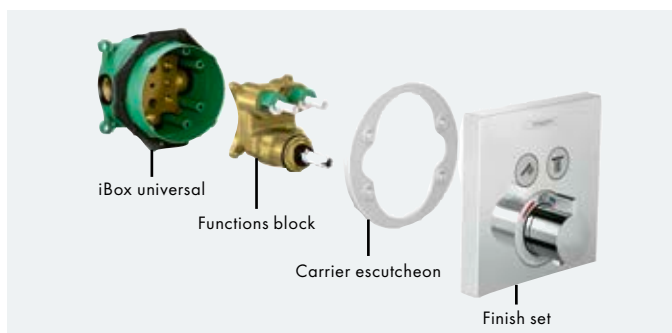

Over the long term: The basic set is retained when the bathroom is refurbished. The functions block and finish set can then be easily replaced.