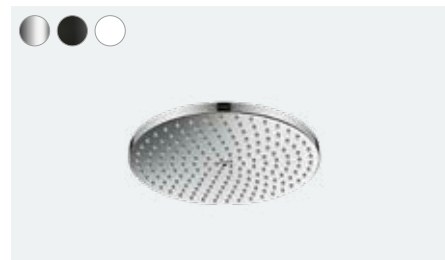

Raindance S

Overhead shower 240 1jet PowderRain
27623, -000, -670, -700 18 l/min

Shower arm 38.9 cm (not shown)
27413, -000, -140, -340, -670, -700, -990

Ceiling connector 10 cm (not shown)
27479, -000, -140, -340, -670, -700, -820, -990