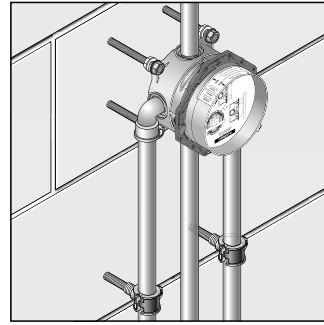

## Installation options and dimension drawings iBox universal

Installation directly on the wall

Installation in front of the wall; here with variable spacers on hanger bolts M 10

Installation on carrier system