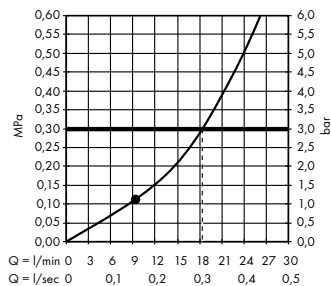

### Flow diagram

**Rainfinity**  
Shoulder shower 500 1jet with shower shelf  
# 26243, -700