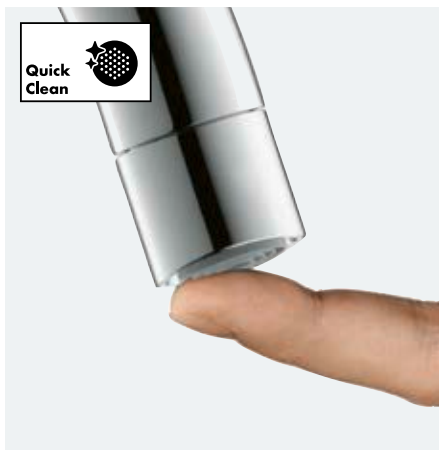

QuickClean

QuickClean means flexible silicone discs. Dirt and limescale deposits can be simply rubbed off with your finger - low effort with no need to use cleaning products, extending your shower's lifespan.

- Fast and easy cleaning
- Ultra high quality and tear resistant silicone
- For a long lifetime and functionality