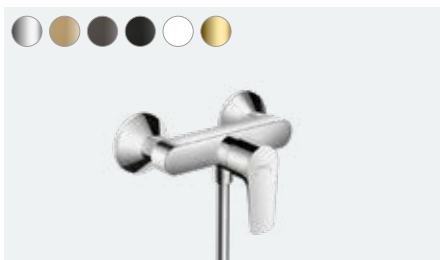

Talis E
Single lever shower mixer for exposed installation
71760, -000, -140, -340, -670,
-700, -990