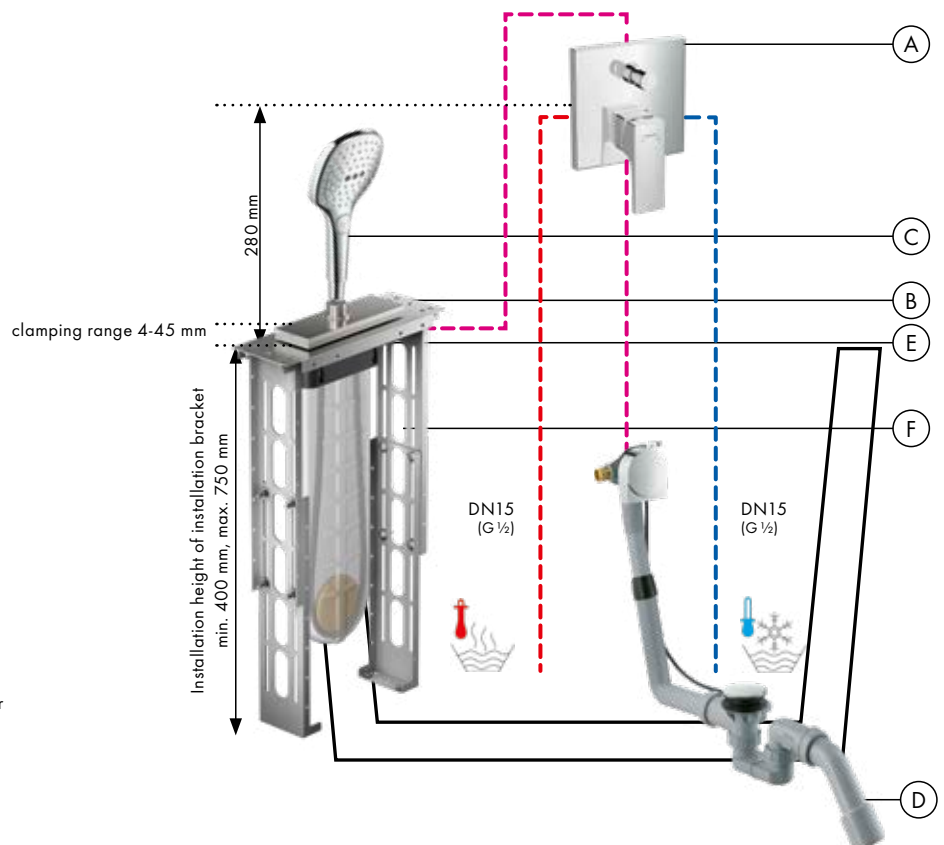

Legend

- ① RainAir
- ② Rain
- ③ Whirl