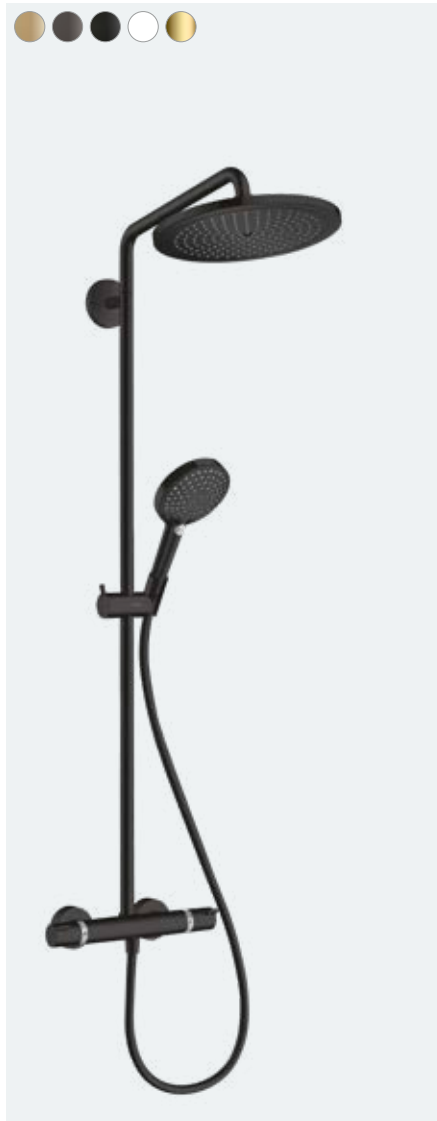

Croma Select S

Showerpipe 280 1jet with thermostat
Shower arm length 400 mm
Swivel shower arm

Height of the Showerpipe can be reduced

- Croma overhead shower 280 1jet
- Croma Select S hand shower Multi
- Ecostat thermostat Comfort

26790, -000 16 l/min

26794, -000 EcoSmart 9 l/min

Showerpipe 280 1jet with bath thermostat

26792, -000

Croma Select S

Showerpipe 280 1jet with thermostat
and hand shower Raindance Select S 120 3jet
Shower arm length 400 mm
Swivel shower arm

Height of the Showerpipe can be reduced

- Croma overhead shower 280 1jet
- Raindance Select S hand shower 120 3jet
- Ecostat thermostat Comfort

26890, -140, -340, -670, -700, -990 15 l/min

26891, -140, -340, -670, -700, -990 EcoSmart 9 l/min