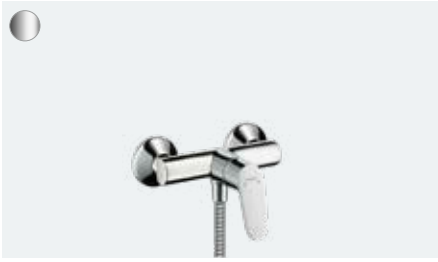

Focus
Single lever shower mixer for exposed installation
31960, -000