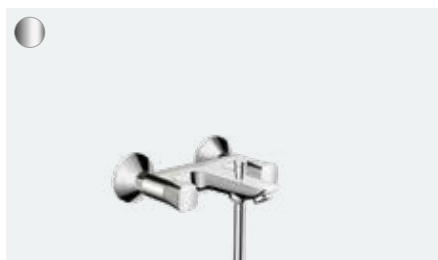

Logis
2-handle bath mixer for exposed installation
71243, -000