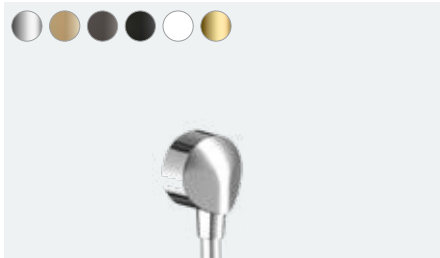

FixFit
Wall outlet E without non-return valve
27454, -000, -140, -340, -670, -700, -990
Wall outlet E with non-return valve (not shown)
27458, -000
Wall outlet E with non-return valve and pivot joint
(not shown)
27505, -000