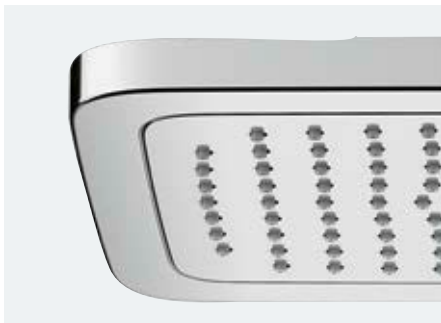

Royally relaxed

Croma

SoftCube Design: all components in one rounded look.