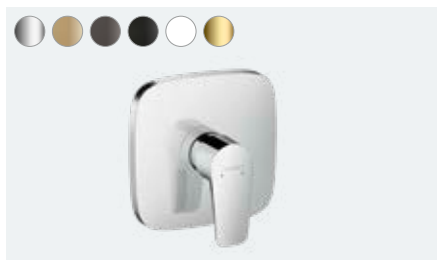

Talis E
Single lever shower mixer for concealed installation
for iBox universal
71765, -000, -140, -340, -670,
-700, -990

Basic set iBox universal (not shown)
01800180