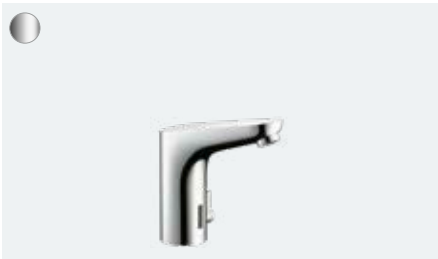

Focus

Electronic basin mixer 130
with temperature control battery operation
31171, -000

Electronic basin mixer 130
with temperature control mains connection 230 V
31173, -000