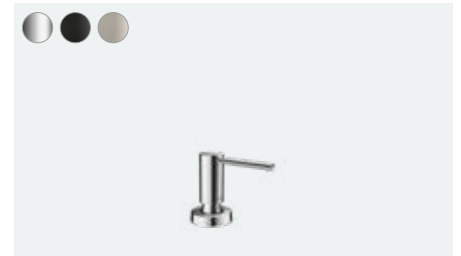

A51 Soap-/lotion dispenser
40448, -000, -670, -800