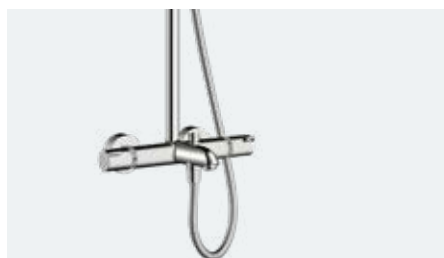

Crometta S

Showerpipe 240 1jet EcoSmart 9 l/min Reno
Shower arm length 350 mm
Height of the Showerpipe can be reduced
▪ Crometta S overhead shower 240 1jet
▪ Crometta hand shower Vario
27270, -000 EcoSmart 9 l/min

Detail view bath thermostat