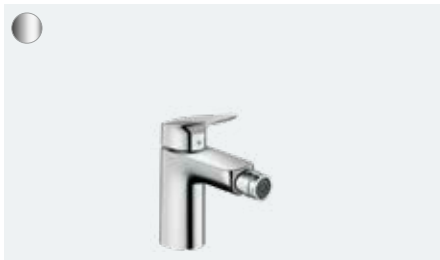

**Logis**  
2-handle basin mixer 150  
with pop-up waste set  
# 71222, -000

2-handle basin mixer 150  
without waste set  
# 71221, -000

**Logis**  
Single lever bidet mixer 100  
with pop-up waste set  
# 71200, -000