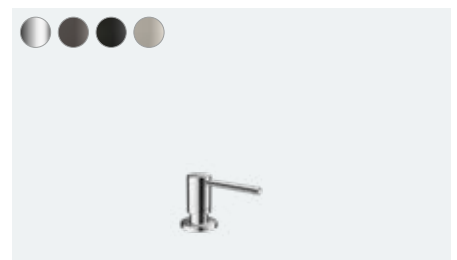

A41 Soap-/lotion dispenser
40438, -000, -340, -670, -800