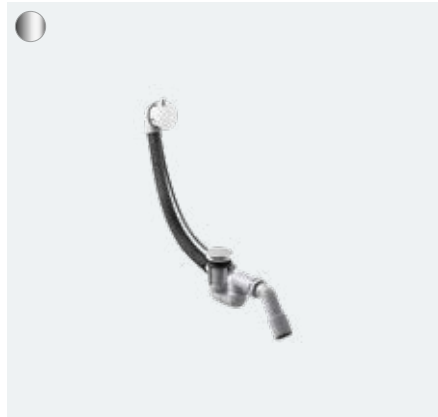

Flexaplust S
Complete set waste and overflow set
for standard bath tubs
58150, -000