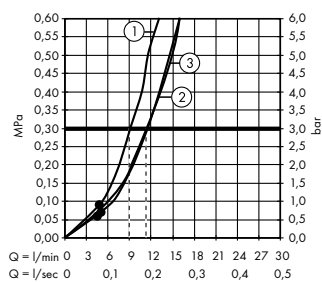

#### Pulsify Select S

Hand shower 105 3jet Relaxation  
# 24110, -000