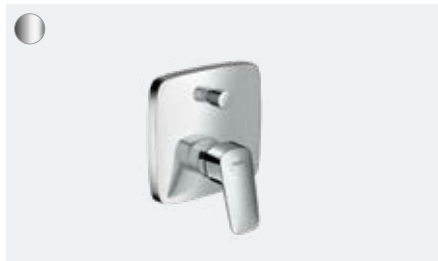

Logis
Single lever bath mixer for concealed installation
for iBox universal
71405, -000

Single lever bath mixer for concealed installation
with integrated security combination according to
EN1717 for iBox universal
71407, -000

Basic set iBox universal (not shown)
01800180