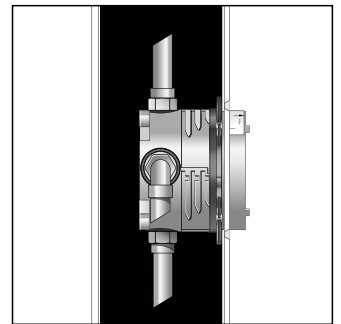

Installation on prefab house mounting panels or prefab shell