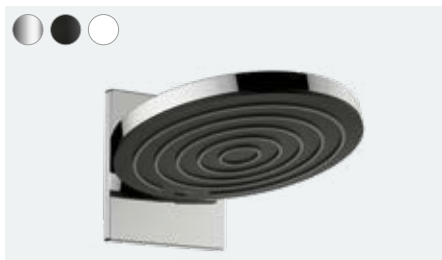

## Advantages and benefits

- Available in chrome, matt black and matt white
- Also available as a water-saving EcoSmart variant
- Effortless cleaning with QuickClean
- Adjustable tilt guarantees a comfortable showering position