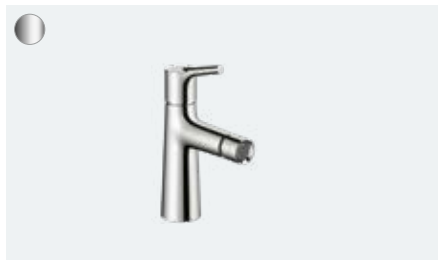

Talis S
Single lever bidet mixer
with pop-up waste set
72200, -000