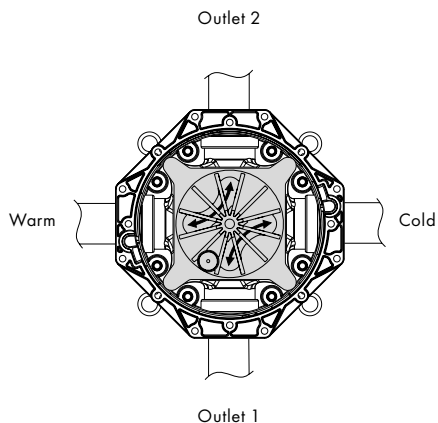

Technical details, assembly tips and installation information

iBox universal, Front and side views

#01800180	
Operating pressure:	max. 1 MPa
Recommended operating pressure:	0.1-0.5 MPa
Test pressure:	1.6 MPa (1 MPa = 10 bar = 147 psi)
Hot water temperature:	max. 80 °C
Recommended hot water temperature:	65 °C
Connection dimensions:	G 3/4
Connections:	cold right, warm left
Free flow at:	0.3 MPa
Bath mixer outlet bath:	31 l/min
Bath mixer outlet shower:	24 l/min
Shower mixer:	32 l/min
Thermostat:	43 l/min
Thermostat with shut-off valve:	26 l/min
Thermostat with shut-off and changeover valve:	26 l/min
Thermostat Highflow:	48 l/min
Test mark:	DVGW, SVGW

Tips for raw installation

Fit the basic set with the hot water connection on the left and the cold water connection on the right.

Installation depth: 80 mm to 108 mm.

Extension set 25 mm for too deep installation:

13595000

Extension set 22 mm for too low installation depths:

- # 13596000 for rosettes 170 mm diameter
- # 13597000 for rosettes 150 mm diameter
- # 15597000 for PuraVida measuring 155 x 155 mm
- # 13593000 for ShowerSelect
- # 13601000 for ShowerSelect including FixFit and holder
- # 13604000 for ShowerSelect glass

The basic set can be fitted to suit the structural conditions. The iBox universal is suitable for both bath and shower installation. With single lever basin mixers, the lower outlet (outlet 1) has priority. With shower installations, the outlet that is not required needs to be stopped with a plug.

The rotation-symmetrical base unit of the iBox universal can be used horizontally or vertically.

Exception: installation of basin mixers with safety combinations; only vertical installation is possible here.

Flushing