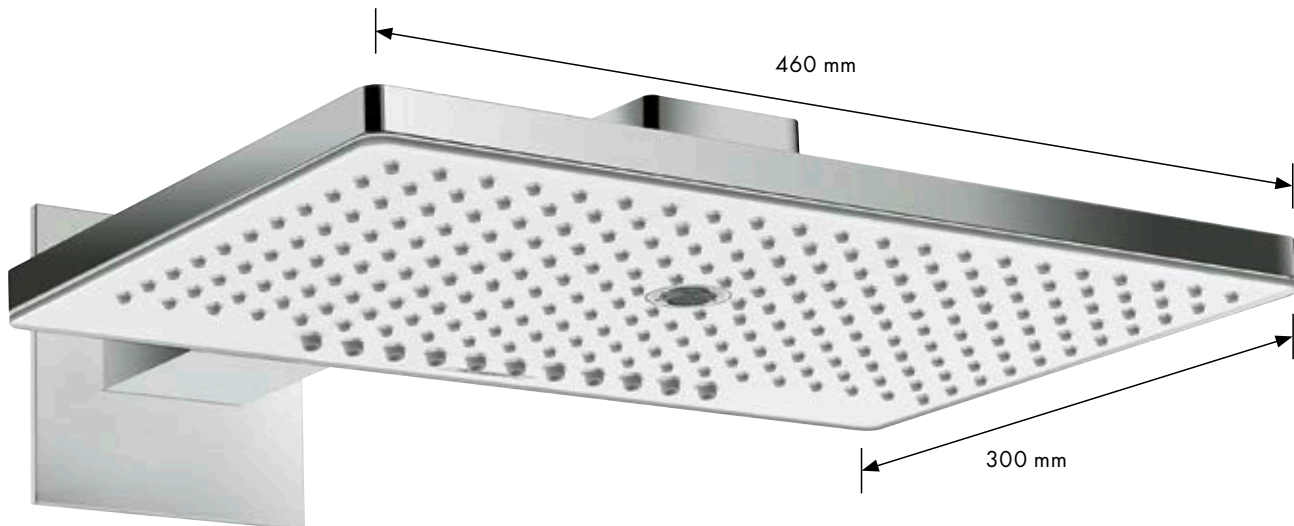

The new star in the shower

Rainmaker Select

Flexible: Also available for ceiling mounting, where it can be positioned freely anywhere in the room.