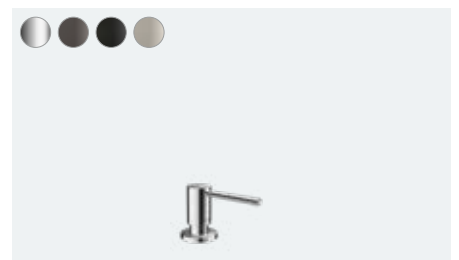

# Vernis M35 NEW

**Vernis Shape M35**  
Single lever kitchen mixer 210  
with swivel spout  
# 71871, -000, -670

**Vernis Blend M35**  
Single lever kitchen mixer 210  
with swivel spout  
# 71870, -000, -670