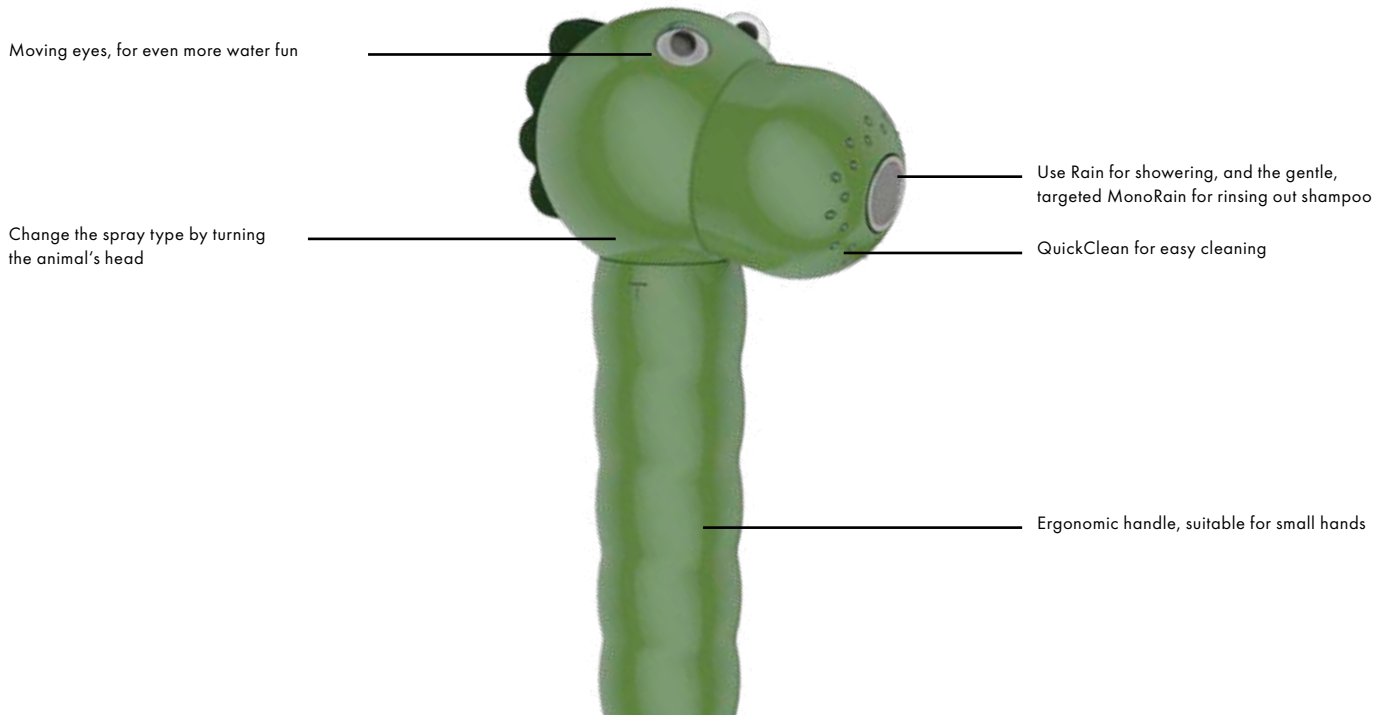

Go wild for bath time

Jocolino **NEW**

Rain: Full rain shower, ideal for washing hair.