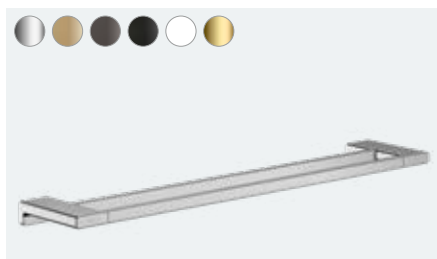

AddStoris
Double bath towel rail
41743, -000, -140, -340, -670, -700, -990