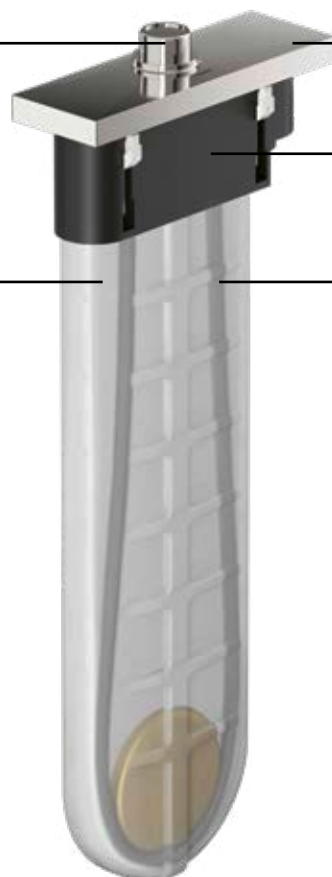

Practical hose coiling system for added convenience

sBox bath

Our sBox creates relaxed feel-good moments in the bath tub. The innovative shower hose solution has many smart benefits, such as an easy-access hose that offers plenty of freedom to move and convenient access to the

hand shower at all times. The neatly rolled up shower hose looks attractive and the smooth surfaces are easy to clean and available in two flange designs. Hand showers are sold separately, with free choice of placement

along the bath tub rim and the option of a tiled surface installation to enable you to furnish your bathroom however you like.

The sBox bath tub pre-fab set

G ½ hose connection for universal compatibility with all conventional hand showers

Translucent polypropylene box (hard, solid, able to withstand thermal stress, chemically resistant)

Two escutcheon designs, to suit every bathroom, are available in six different finishes: -000, -140, -340, -670, -700, -990

Metal flange for a high-end feel and long lifespan

Installation frame can be screwed to the bath tub rim/ edge of the tiles; four screws in each corner guarantee it will stay in place

Safe in accordance with EN1717