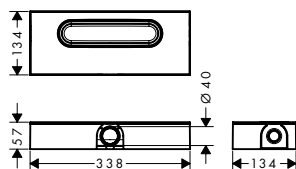

Water seal height: 30 mm
Minimum height: 57 mm
Drainage capacity siphon: 33 l/min
Drainage capacity Dryphon: 55 l/min