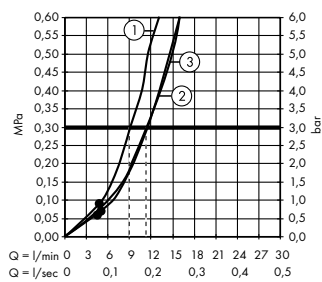

#### Pulsify Select S

Hand shower 105 3jet Relaxation  
# 24110, -000