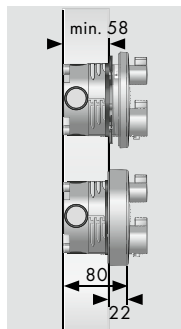

Collar extension

- Thanks to the extension, even shallow installation depths are no longer a problem
- The extension collar means that the iBox can be installed even in narrow walls