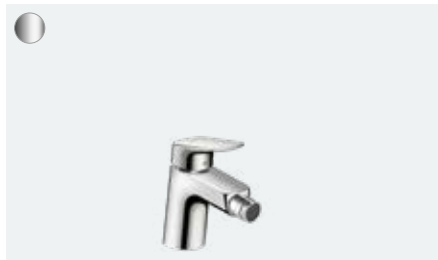

**Logis**  
2-handle basin mixer 150  
with pop-up waste set  
# 71222, -000

2-handle basin mixer 150  
without waste set  
# 71221, -000

**Logis**  
Single lever bidet mixer 100  
with pop-up waste set  
# 71200, -000