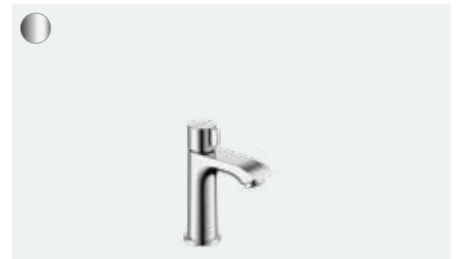

Metris
Pillar tap 100
without waste set
31166, -000