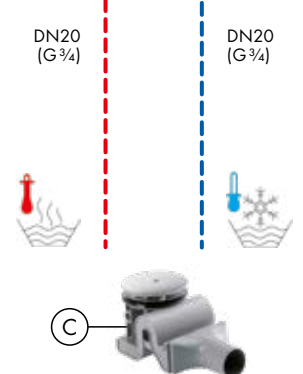

Showerpipe concealed installation:

- **(A) Rainfinity**
  Showerpipe 360 1jet
  for concealed installation
  # 26842, -700

  Basic set for Showerpipe 360 1jet
  for concealed installation
  # 26840180
- **(B) RainSelect**
  Thermostat for concealed installation
  for 2 functions
  # 15380, -700

  Basic set for 2 functions (not shown)
  # 15310180
- **(C) Raindrain**
  Complete set waste set 90 XXL
  # 60067, -000

Flow diagram

Rainfinity
Showerpipe 360 1jet for concealed installation
26842, -700

Legend

- ① Hand shower
- ② Overhead shower

• denotes minimum operating pressure