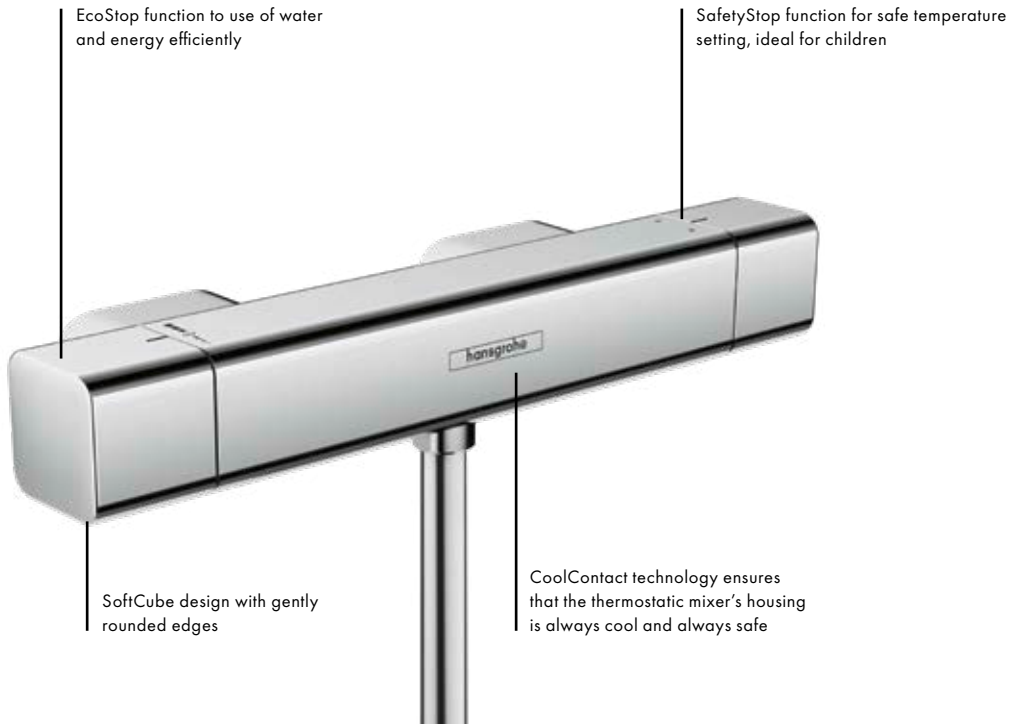

Safe showering for all ages

Ecostat

CoolContact: cools the thermostatic mixer's housing for comfortable and safe showering.