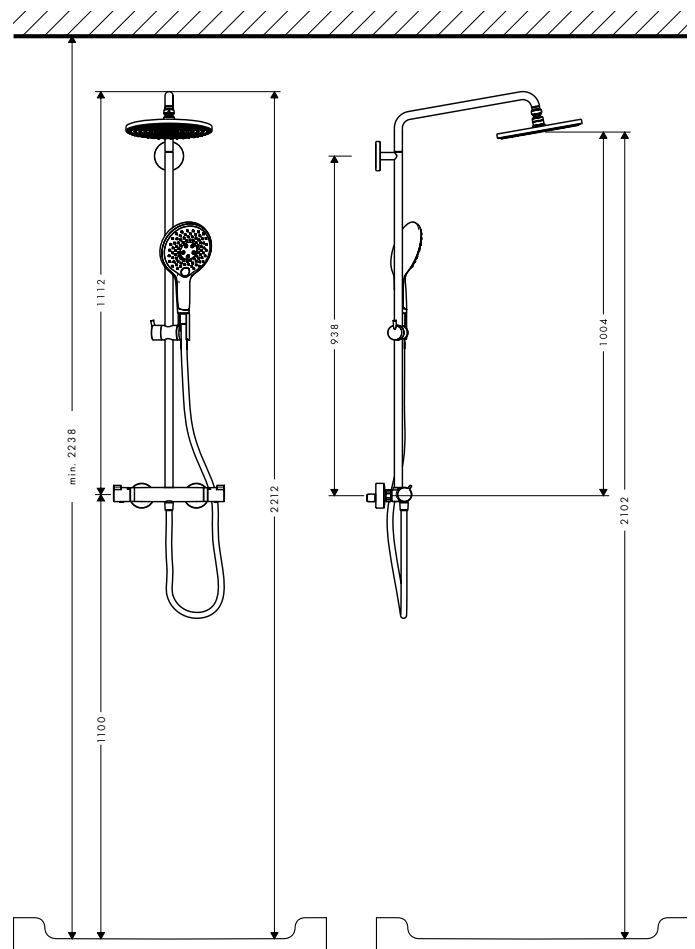

Room height B