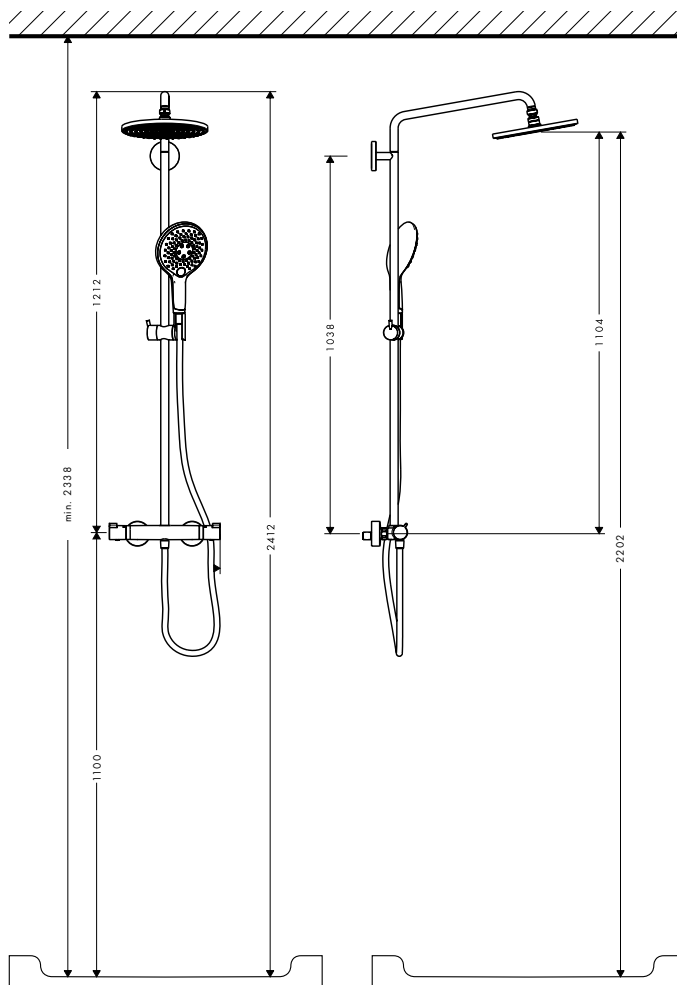

Round tube Showerpipes – flexible in height

Regardless of the height of the room and the water connections, a number of round tube Showerpipes can always be placed in the optimum position. The round tube can only be cut to the right length on the underside, which

means that individual customer requirements can also be met. You will find additional information in the assembly instructions.

Room height A