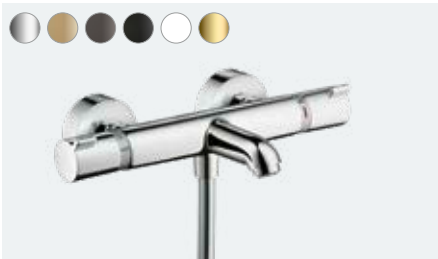

Ecostat
Bath thermostat Comfort for exposed installation
13114, -000, -140, -340, -670, -700, -990