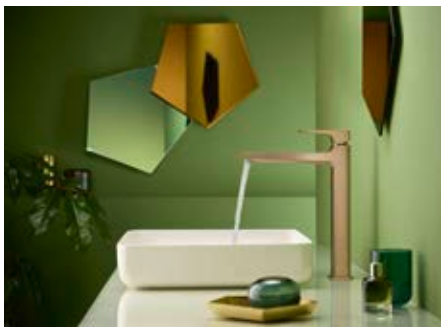

**140 Brushed Bronze:** Soft natural tones and subtle nuances.

**990 Polished Gold Optic:** Glamorous look for aesthetic extravagance.

**000 Chrome:** Timeless classic paired with dainty elegance.