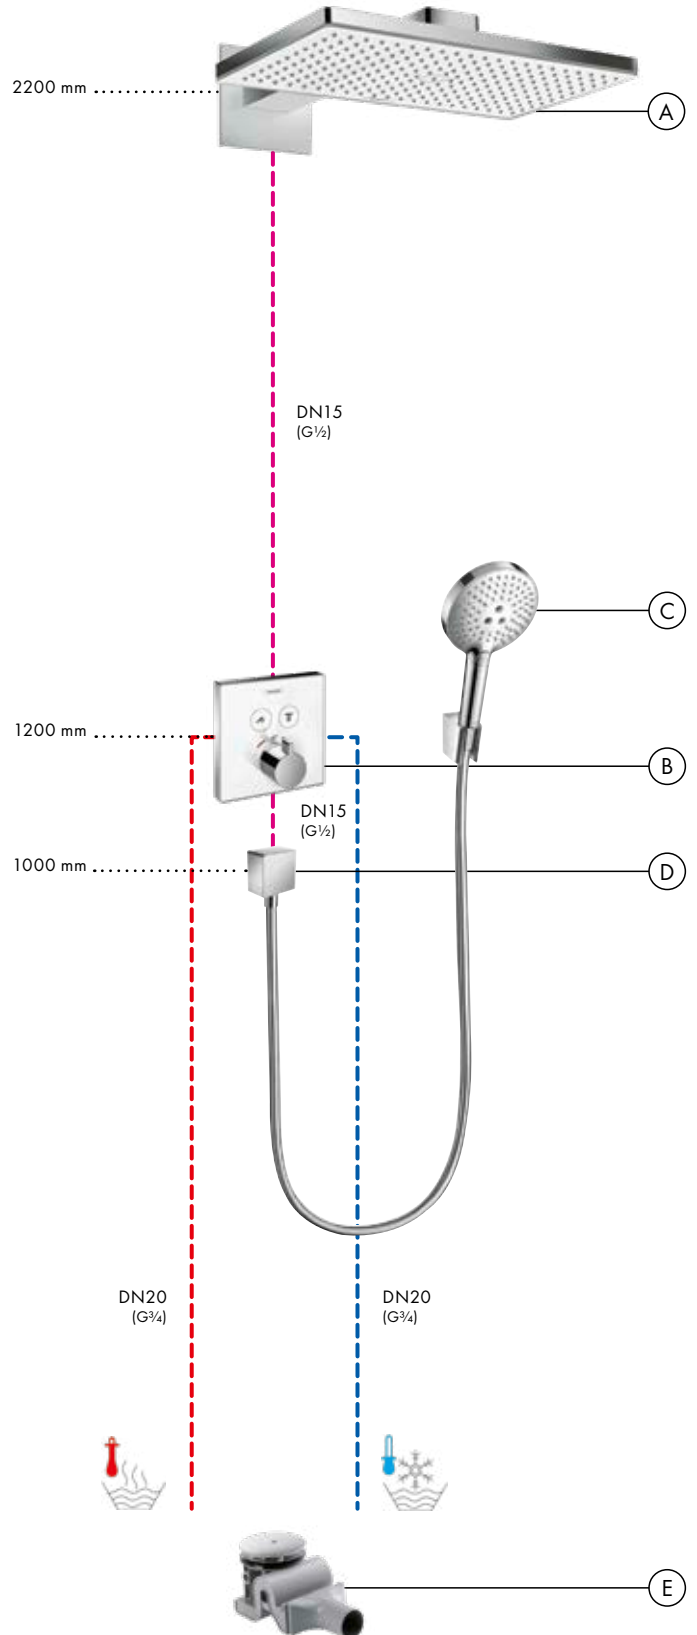

Concealed installation 2 functions:

- **(A) Rainmaker Select**
  Overhead shower 460 1jet
  with shower arm
  # 24003, -400
- **(B) ShowerSelect Glas**
  Thermostat for concealed installation
  for 2 functions
  # 15738, -400

  Basic set iBox universal (not shown)
  # 01800180
- **(C) Raindance Select S**
  Shower holder set 120 3jet
  with shower hose 160 cm
  # 26721, -000
- **(D) FixFit**
  Wall outlet Square
  with non-return valve
  # 26455, -000
- **(E) Raindrain**
  Complete set waste set 90 XXL
  # 60067, -000