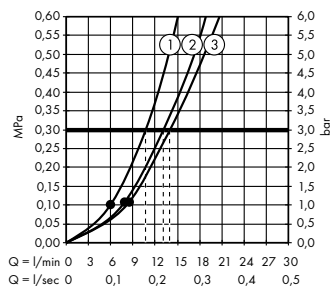

Flow diagram

Rainfinity
Hand shower 130 3jet
26864, -700

Legend

- ① MonoRain
- ② Intense PowderRain
- ③ PowderRain

• denotes minimum operating pressure