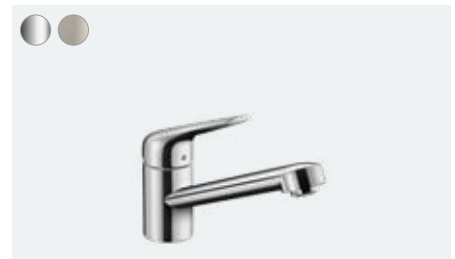

Focus M42

Single lever kitchen mixer 100, 1jet
71808, -000, -800

Single lever kitchen mixer 100,
CoolStart, EcoSmart, 1jet
71809, -000

Single lever kitchen mixer 100,
CoolStart, Eco, 1jet
71866, -000