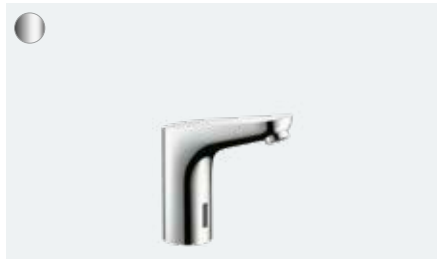

Focus

Electronic basin mixer
with temperature pre-adjustment battery operation
31172, -000

Electronic basin mixer
with temperature pre-adjustment mains connection 230 V
31174, -000