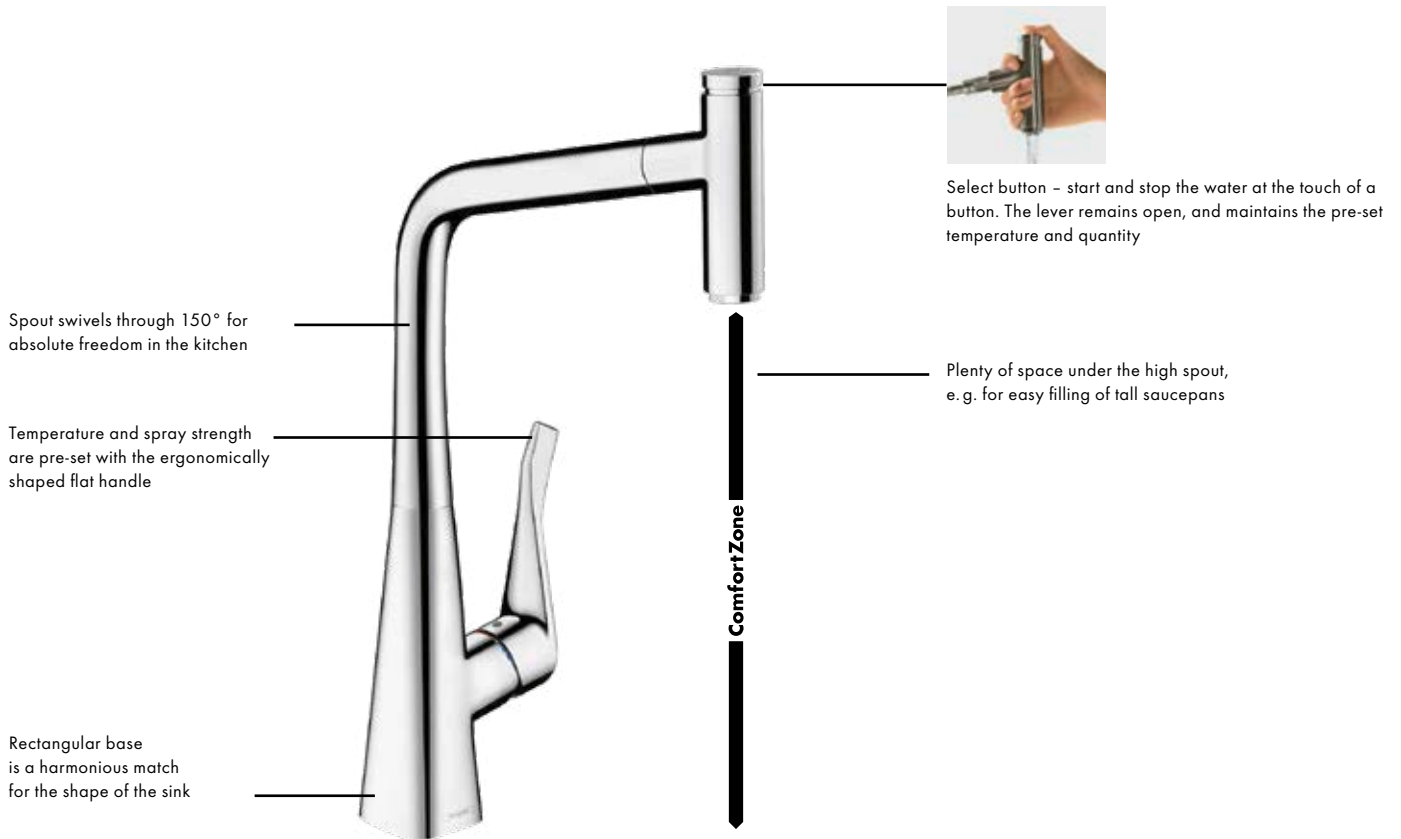

# Metris M71

**Flexible:** Tasks blend seamlessly thanks to the combination of the intuitive Select button and the practical pull-out spout – for more comfort in the kitchen and beyond the sink. Extended working space with the help of the pull-out function and the sBox by up to 76 cm, and without the sBox by up to 50 cm.