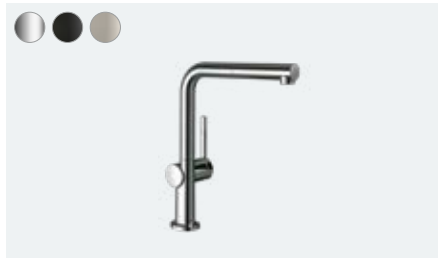

Talis M54

Single lever kitchen mixer 270, pull-out spout, 1jet, sBox # 72809, -000, -670, -800

Single lever kitchen mixer 270, pull-out spout, 1jet # 72808, -000, -670, -800

Single lever kitchen mixer 270, Eco, pull-out spout, 1jet # 72845, -000, -670