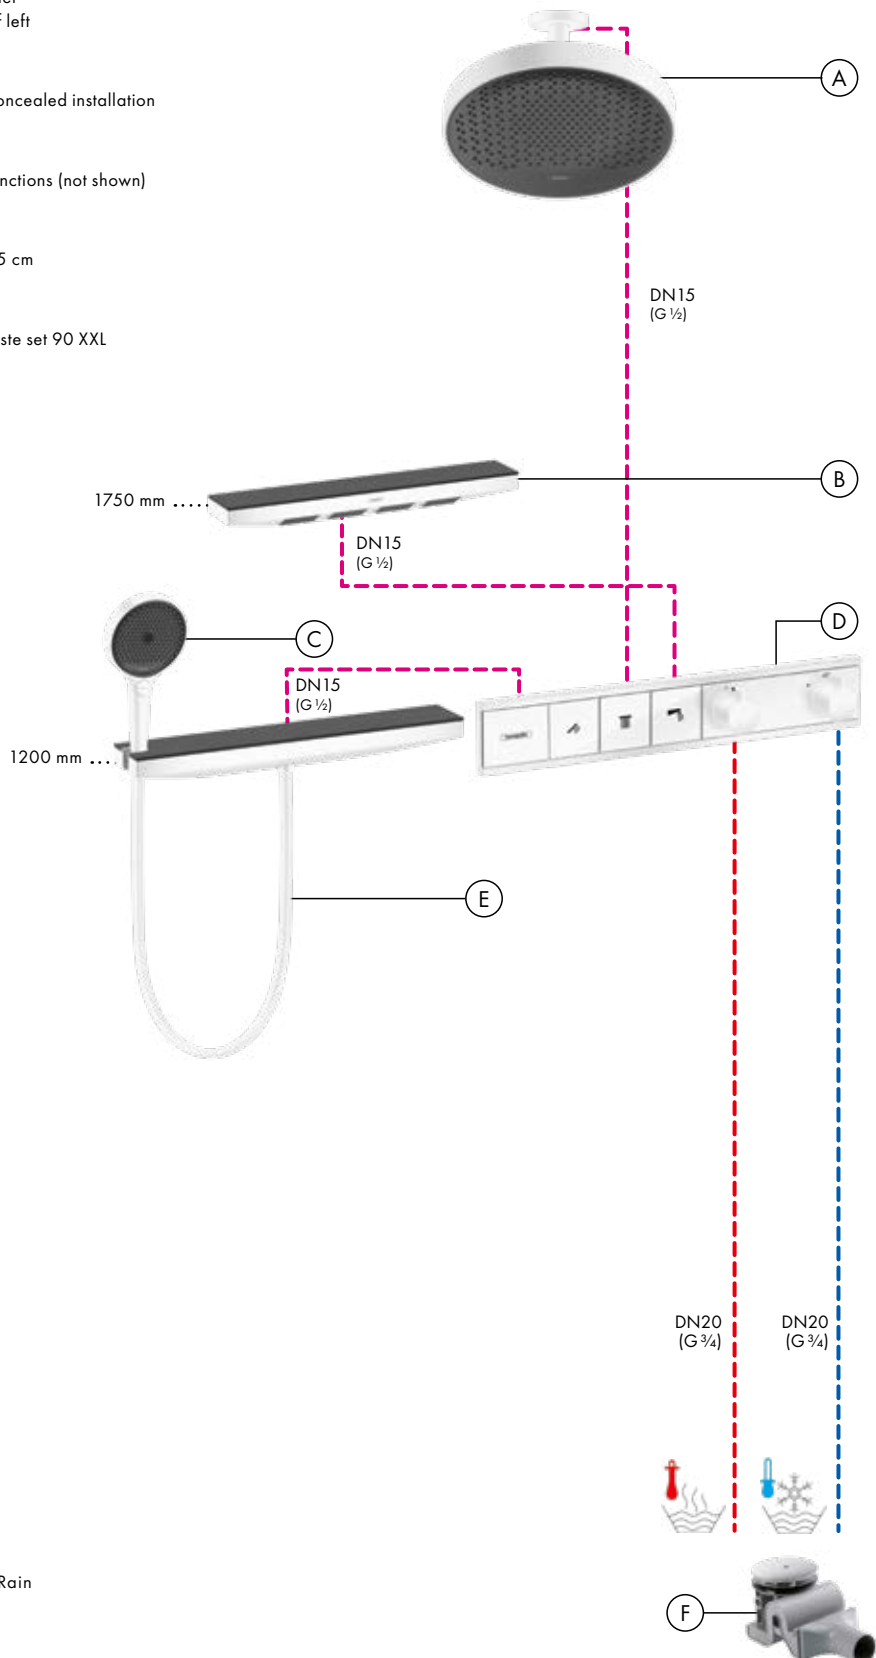

Concealed installation 3 functions:

- **(A) Rainfinity**
  Overhead shower 360 1jet
  # 26231, -700

  Ceiling connector S 10 cm
  # 27393, -700
- **(B) Rainfinity**
  Shoulder shower 500 1jet
  with shower shelf
  # 26243, -700

- **(C) Rainfinity**
  Hand shower 130 3jet
  # 26864, -700

  Rainfinity
  Wall outlet Porter 500
  with shower holder
  and shower shelf left
  # 26843, -700
- **(D) RainSelect**
  Thermostat for concealed installation
  for 3 functions
  # 15381, -700

  Basic set for 3 functions (not shown)
  # 15311180
- **(E) Isiflex**
  Shower hose 125 cm
  # 28272, -700
- **(F) Raindrain**
  Complete set waste set 90 XXL
  # 60067, -000

Flow diagram

Rainfinity
Overhead shower 360 1jet
26231, -700

Flow diagram

Rainfinity
Shoulder shower 500 1jet with shower shelf
26243, -700

Flow diagram

Rainfinity
Hand shower 130 3jet
26864, -700

Legend

- ① MonoRain
- ② Intense PowderRain
- ③ PowderRain

• denotes minimum operating pressure