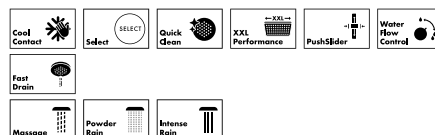

Pulsify S

Showerpipe 260 1jet with ShowerTablet Select 400

Height of the Showerpipe can be reduced

Shower arm length 398 mm

Swivel shower arm

- Pulsify S overhead shower 260 1jet
- Pulsify S hand shower 105 3jet Relaxation
- ShowerTablet Select 400 thermostat

24220, -000 10.9 l/min

24221, -000 EcoSmart

Showerpipe 260 1jet
with bath thermostat ShowerTablet 400
24230, -000