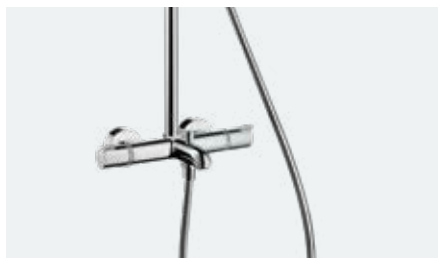

Detail view bath thermostat