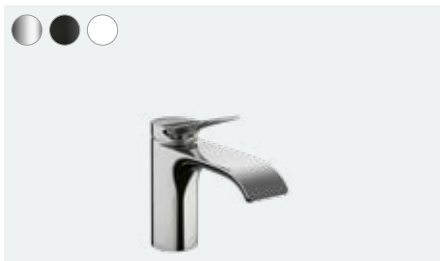

Vivenis
Pillar tap 80 for cold water
without waste set
75013, -000, -670, -700