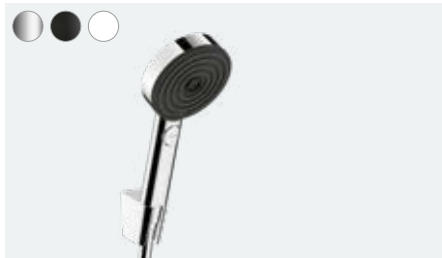

Pulsify Select S
Shower holder set 105 3jet Relaxation
with shower hose 125 cm
24302, -000, -670, -700 11.4 l/min