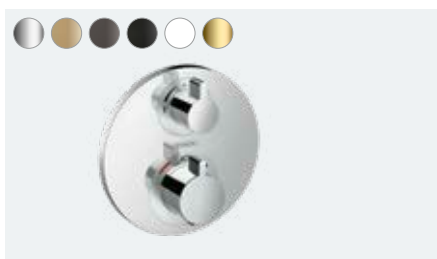

EcoStat S
Thermostat for concealed installation
for 2 functions
15758, -000, -140, -340, -670, -700, -990