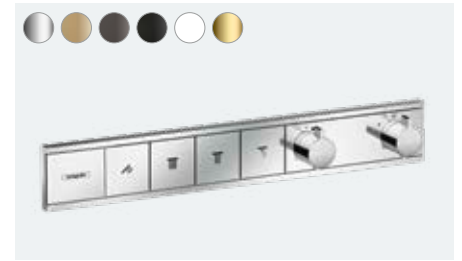

RainSelect
Thermostat for concealed installation
for 4 functions
15382, -000, -140, -340, -670, -700, -990
Basic set for 4 functions (not shown)
15312180