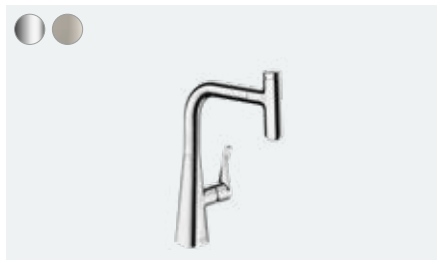

Metris Select M71

Single lever kitchen mixer 240,
pull-out spout, 1jet, sBox
73802, -000, -800

Single lever kitchen mixer 240,
pull-out spout, 1jet
14857, -000, -800