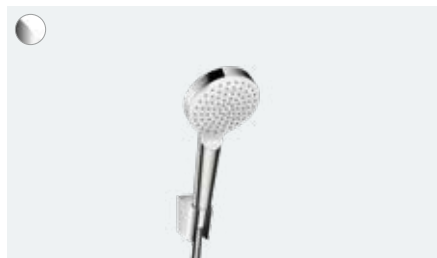

Crometta

Shower holder set 1jet with shower hose 125 cm
26690, -400 14 l/min
26568, -400 EcoSmart 9 l/min

Shower holder set 1jet with shower hose 160 cm
26567, -400 14 l/min
26569, -400 EcoSmart 9 l/min