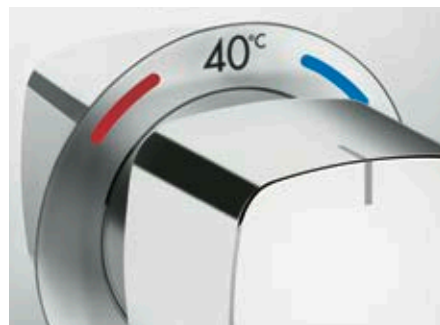

Clear: Larger print for even easier legibility - and intuitive use.