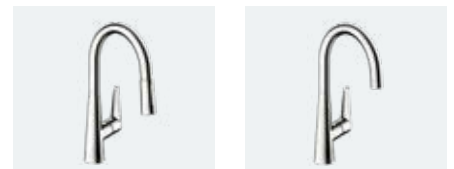

Talis M51

Surface	-000, -800	-000, -800	-000, -800	-000, -800	-000, -800
Standard	■	■	■	■	■
EcoSmart		■	■	■	■
sBox	■	■		■	
For window installation					
Low pressure/open water heater					■
Device shut-off valve					■
CoolStart					
Multiple spray types	■			■	
Pull-out function	■	■		■	
Swivel spout	■	■	■	■	■
Select	■	■	■		

Page 274

Page 276