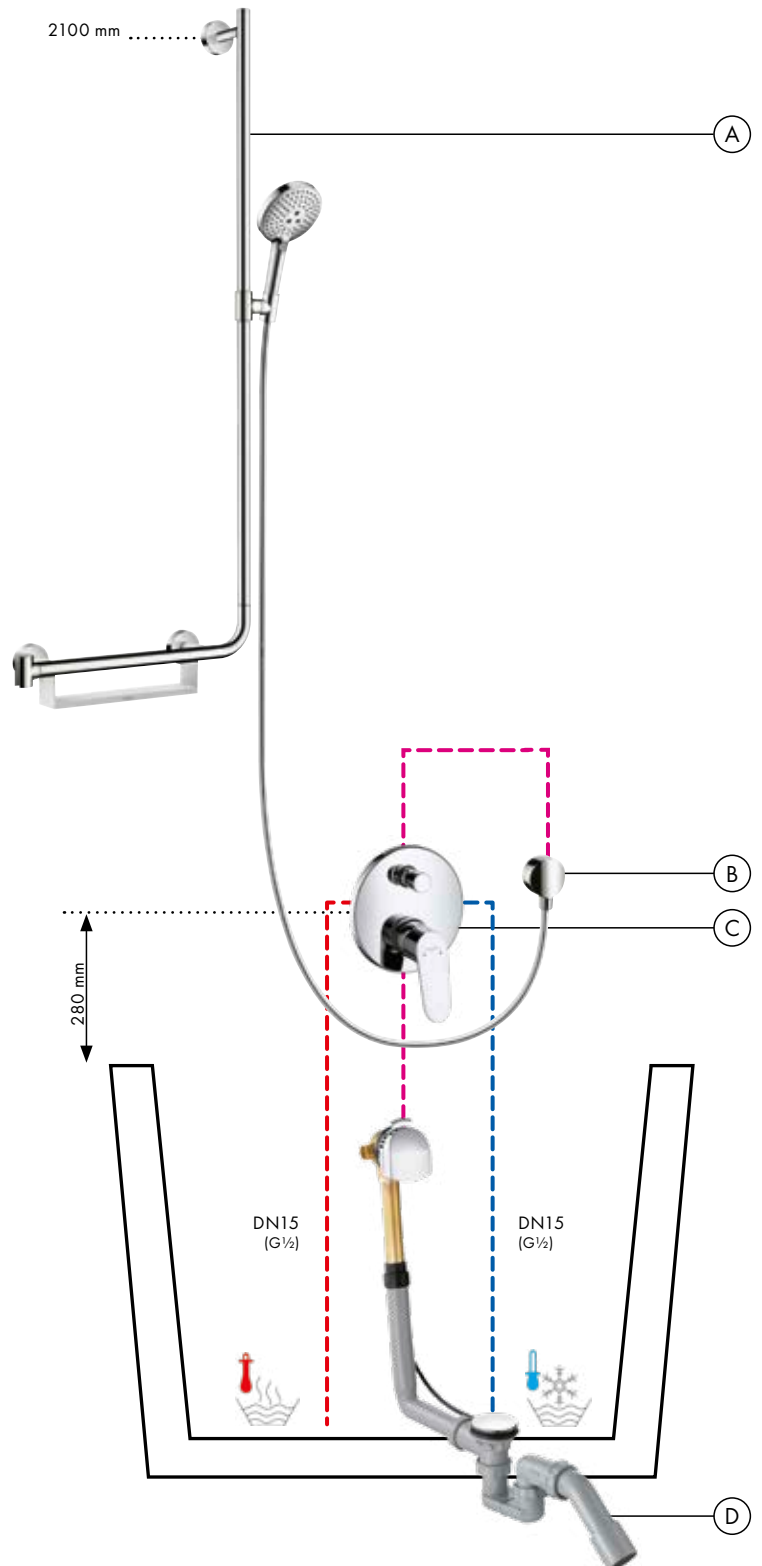

Concealed installation bath:

- **(A) Raindance Select S**
  Shower set 120 3jet
  with shower bar 110 cm right
  # 26326, -000
- **(B) FixFit**
  Wall outlet S without non-return valve
  # 27453, -000
- **(C) Focus**
  Single lever bath mixer
  for concealed installation
  with integrated security
  combination according to
  EN1717 for iBox universal
  # 31946, -000
  Basic set iBox universal (not shown)
  # 01800180
- **(D) Exafill**
  Complete set bath filler, waste and
  overflow set for standard bath tubs
  # 58123, -000