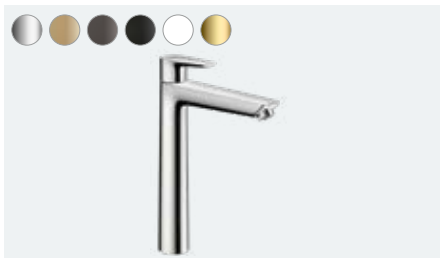

Talis E
Single lever basin mixer 240
with pop-up waste set
71716, -000, -140, -340, -670,
-700, -990

Single lever basin mixer 240
without waste set
71717, -000, -140, -340, -670,
-700, -990