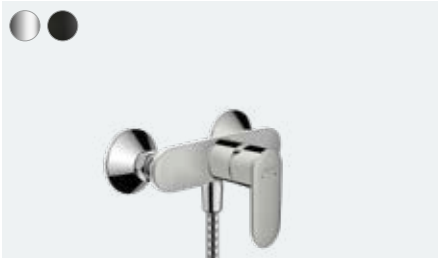

Vernis Blend
Single lever shower mixer
for exposed installation
71640, -000, -670