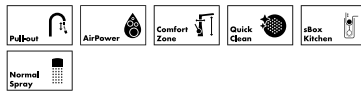

Talis M54

Single lever kitchen mixer 220, 1jet # 72804, -000, -670, -800

Single lever kitchen mixer 220, Eco, 1jet # 72843, -000, -670

Single lever kitchen mixer 220, device shut-off valve, 1jet (not shown) # 72805, -000, -670, -800