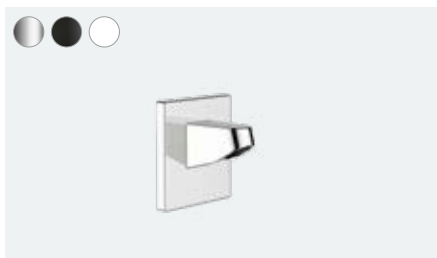

Pulsify

Wall connector for overhead shower 105
24139, -000, -670, -700