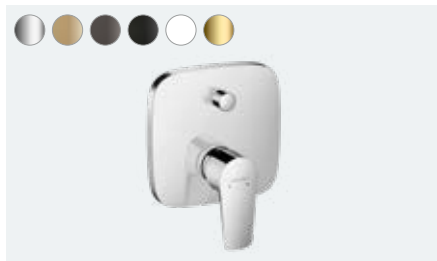

Talis E
Single lever bath mixer for concealed installation
for iBox universal
71745, -000, -140, -340, -670,
-700, -990

Single lever bath mixer for concealed installation
with integrated security combination according to
EN1717 for iBox universal
71474, -000, -140, -340, -670,
-700, -990

Basic set iBox universal (not shown)
01800180