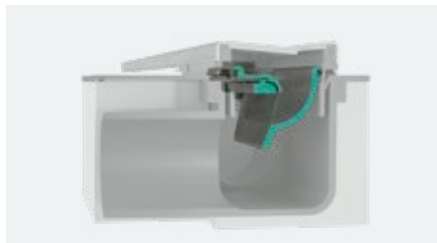

Dryphon technology
Mechanical odour barrier

The Dryphon system permanently blocks sewer odour, even without water as a barrier. Since no water is used, the siphon will not dry out if it is not used for a while. Dryphon also regulates pressure differences in the sewer while blocking sewer gases.