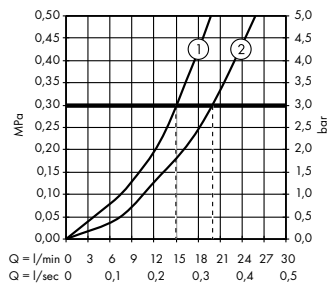

**Isiflex**

Shower hose 125 cm  
# 28272, -000

**(C) Flexaplust S**

Complete set waste and overflow set  
for standard bath tubs  
# 58150, -000

**Flow diagram**

**ShowerTablet Select**

Bath thermostat 700 for exposed installation  
# 13183, -000