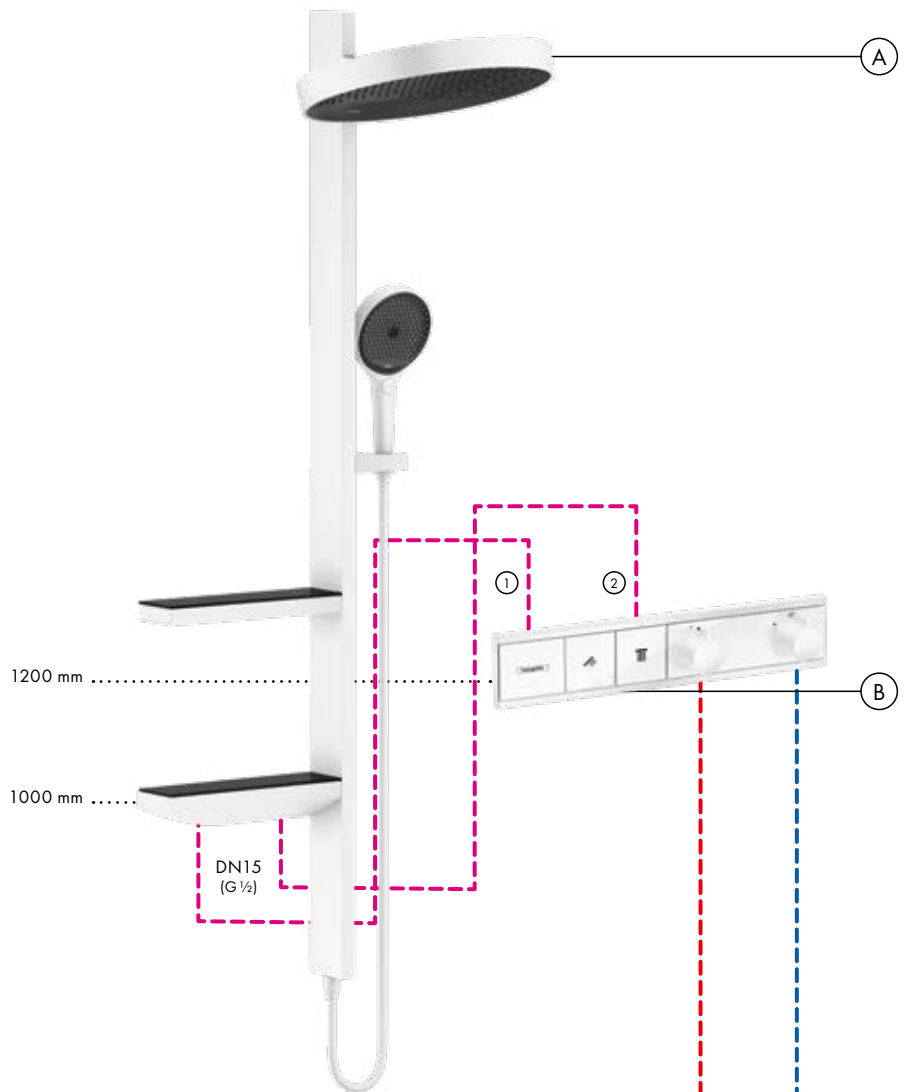

Showerpipe concealed installation:

- **(A) Rainfinity**
  Showerpipe 360 1jet
  for concealed installation
  # 26842, -700

  Basic set for Showerpipe 360 1jet
  for concealed installation
  # 26840180
- **(B) RainSelect**
  Thermostat for concealed installation
  for 2 functions
  # 15380, -700

  Basic set for 2 functions (not shown)
  # 15310180
- **(C) Raindrain**
  Complete set waste set 90 XXL
  # 60067, -000