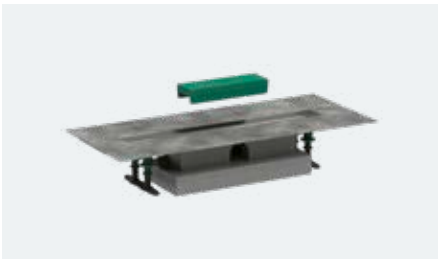

uBox universal

Complete set for flat installation 600
for shower drains finish sets
56016180

Complete set for flat installation 700
for shower drains finish sets (not shown)
56017180

Complete set for flat installation 800
for shower drains finish sets (not shown)
56018180

Complete set for flat installation 900
for shower drains finish sets (not shown)
56019180

Complete set for flat installation 1000
for shower drains finish sets (not shown)
56020180

Complete set for flat installation 1200
for shower drains finish sets (not shown)
56021180