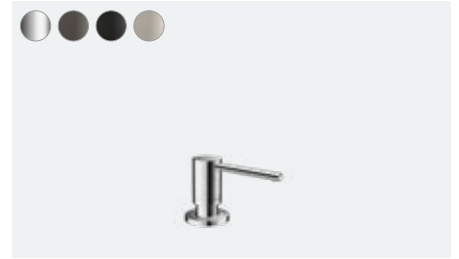

A41 Soap-/lotion dispenser
40438, -000, -340, -670, -800