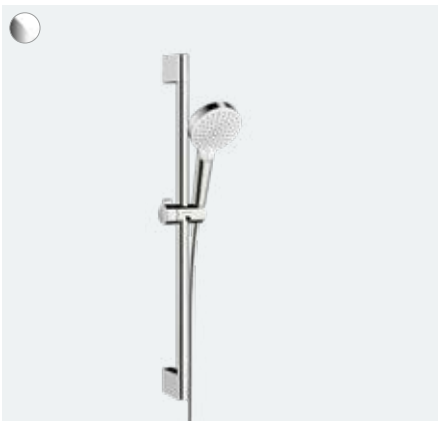

Crometta

Shower set Vario with shower bar 65 cm
26532, -400 13.8 l/min
26534, -400 EcoSmart 9 l/min
26555, -400 Green 6 l/min

Shower set Vario with shower bar 65 cm and soap dish (not shown)
26553, -400 13.8 l/min

Shower set Vario with shower bar 90 cm (not shown)
26536, -400 13.8 l/min
26538, -400 EcoSmart 9 l/min