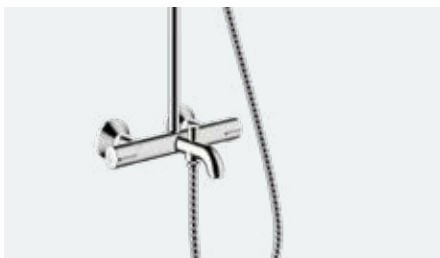

Detail view bath thermostat

**Vernis Shape**

- Showerpipe 230 1jet with thermostat  
 Shower arm length 426 mm
- Vernis Shape overhead shower 230 1jet
  - Vernis Blend hand shower Vario
  - Vernis thermostat
- # 26286, -000, -670 15.9 l/min  
 # 26097, -000, -670 EcoSmart 8.7 l/min  
 # 26319, -000 Green 5.7 l/min