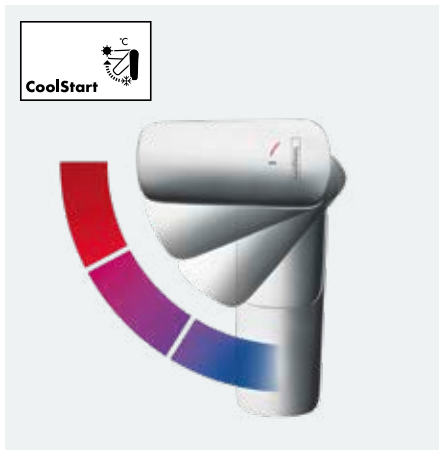

CoolStart

On standard taps the continuous flow heater or circulation pump starts up immediately when the handle is in the middle position, but with CoolStart taps the hot water is only added when the lever is moved to the left. This cuts down on energy needs, CO₂ emissions and costs.

- Basic setting enables only cold water to flow
- Large energy, and therefore money, saving potential – ideal in business premises
- Special user ergonomics (the lever only needs to be moved to the left for hot water)