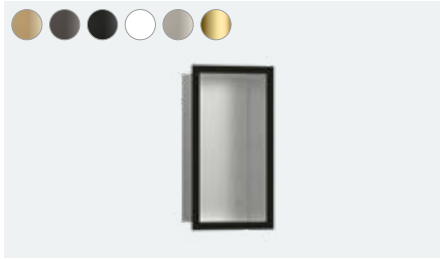

XtraStoris Individual
Wall niche Brushed Stainless Steel
with design frame 300/150/100
56094, -140, -340, -670, -700, -800, -990