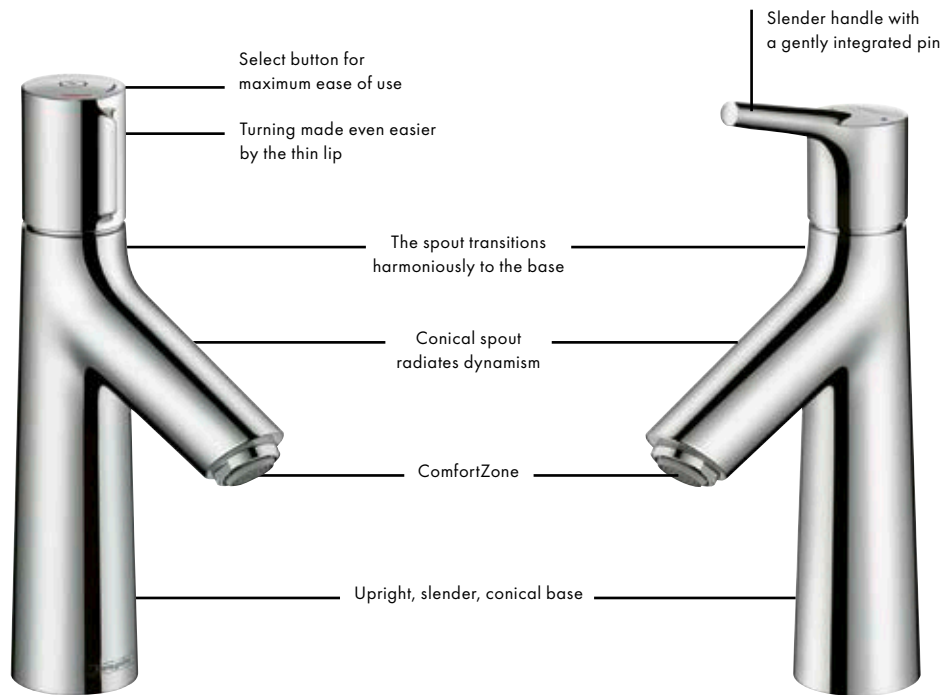

# Talis S

**User-friendly:** Whether with a finger, arm or elbow – the Select button makes operation easier than ever. The temperature can remain pre-set.

**Fine form:** Because the Select button has no lever, the mixer always looks symmetrical. There is no need to turn back the lever, and the water temperature is instantly correct.