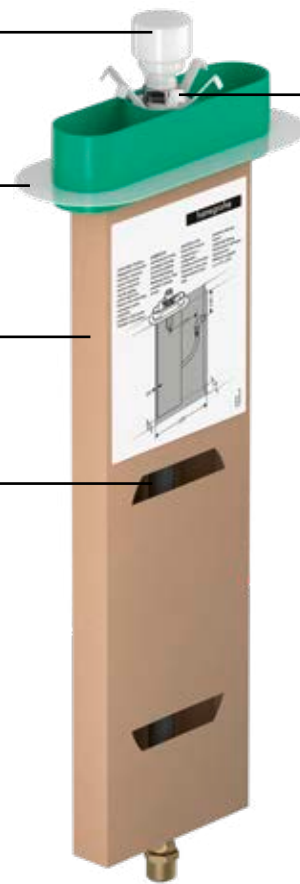

- More freedom to move in the bath tub
- Position it anywhere along the bath tub rim

- Optimised workflow with two-step installation: basic and pre-fab sets