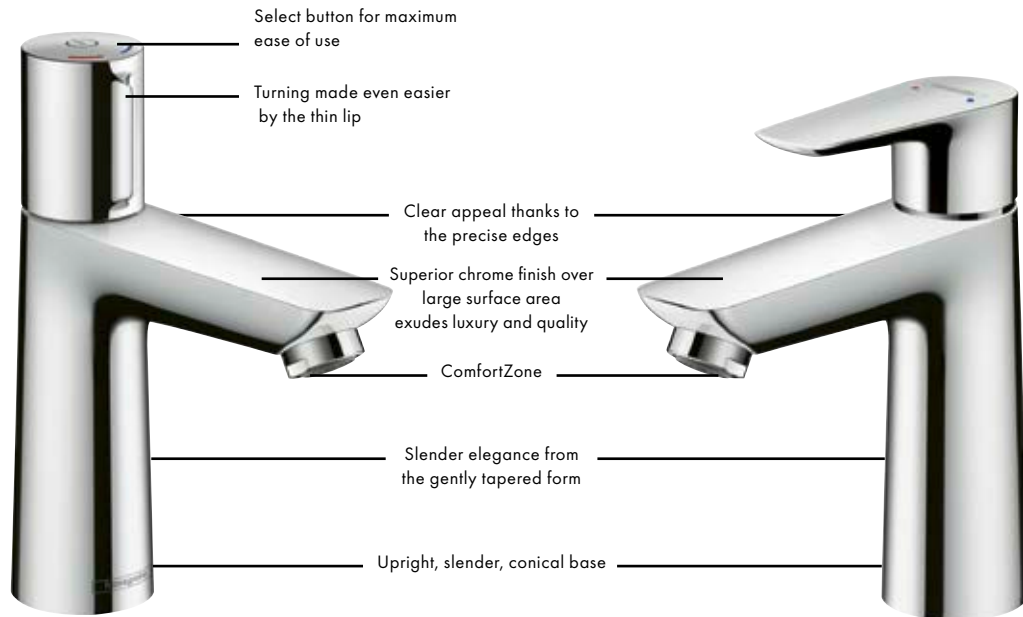

# Talis E

**User-friendly:** Whether with a finger, arm or elbow – the Select button makes operation easier than ever.

**Fine form:** Because the Select button has no lever, the mixer always looks symmetrical. There is no need to turn back the lever, and the water temperature is instantly correct.