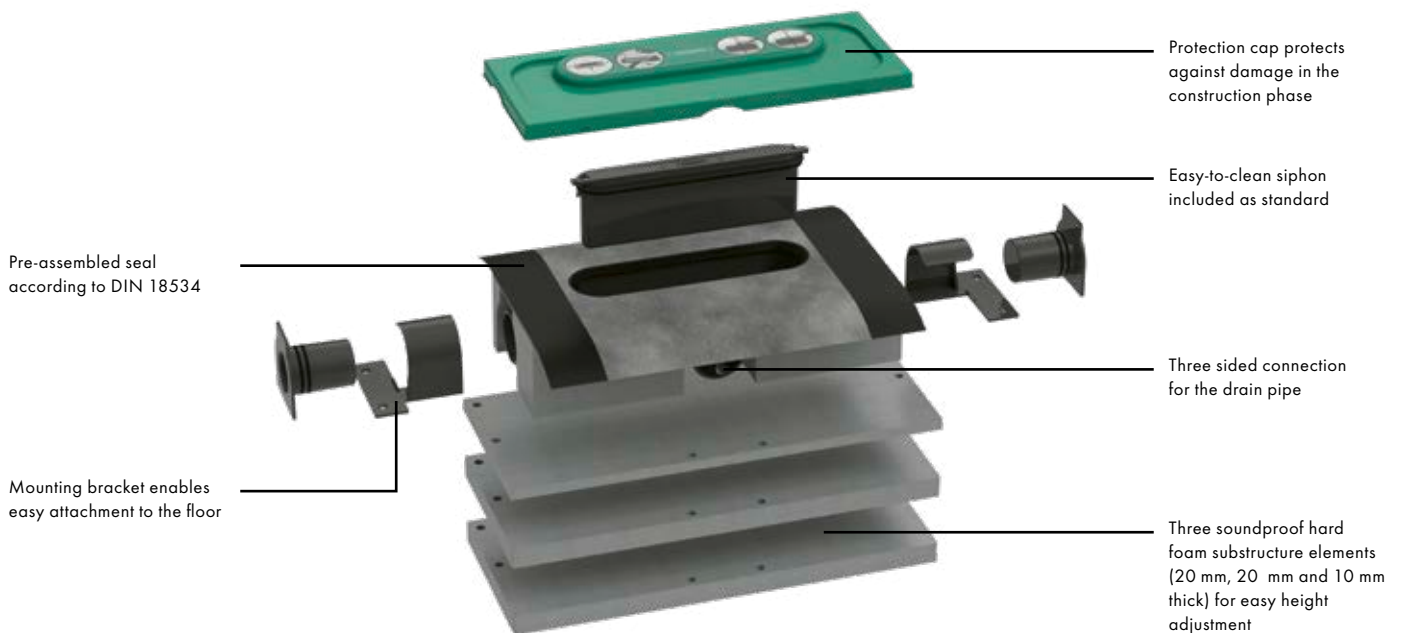

A basic kit for all installation scenarios

uBox universal NEW

The uBox universal is suitable for all shower channels and installation scenarios, meaning you can enjoy a simple and uncomplicated installation. The RainDrain shower channels are a modular system. A

shower channel order will only consist of the finish set (RainDrain) and the basic set (uBox universal), with or without an installation set. All you have to do is choose uBox universal for standard or uBox universal for flat installation.

A uBox universal with a vertical outlet is also available. Thanks to the low installation depth, the uBox universal is suitable for different installation scenarios, in new buildings as well as in renovation.

Advantages and benefits

- Pre-assembled seal prevents water damage
- Flexible installation: three connections fit almost any installation scenario, and ensuring it is level is easy thanks to three height adjustment plates
- Versatility: uBox universal is suitable for primary (standard) and secondary drainage
- The high quality of our products ensures safety on the construction site, as well as satisfied customers