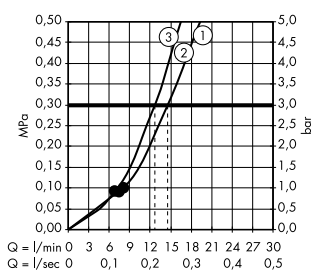

Tile mounted concealed installation:

- **(A) Metropol**
  Single lever bath mixer
  for concealed installation
  with lever handle and integrated
  security combination according
  to EN1717 for iBox universal
  # 32546, -000

  Basic set iBox universal (not shown)
  # 01800180
- **(B) sBox**
  Finish set square
  # 28010, -000

  Rim and tile mounted bath basic set
  # 13560180
- **(C) Rainsance Select E**
  Hand shower 120 3jet
  # 26520, -000
- **(D) Exafill S**
  Complete set bath filler, waste and
  overflow set for standard bath tubs
  # 58113, -000
- **(E)** Installation plate for tile mounted
  installation
  # 28016, -000
- **(F)** Mounting angle set for installation
  plate for tile mounted installation
  # 28021, -000

Flow diagram

Rainsance Select E
Hand shower 120 3jet
26520, -000