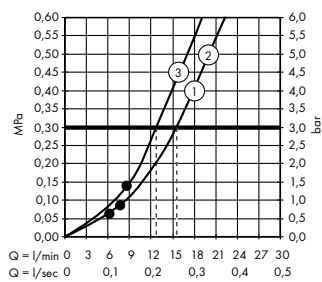

Flow diagram

Raindance Select S

Hand shower 120 3jet
26530, -000

Legend

- ① RainAir
- ② Rain
- ③ Whirl