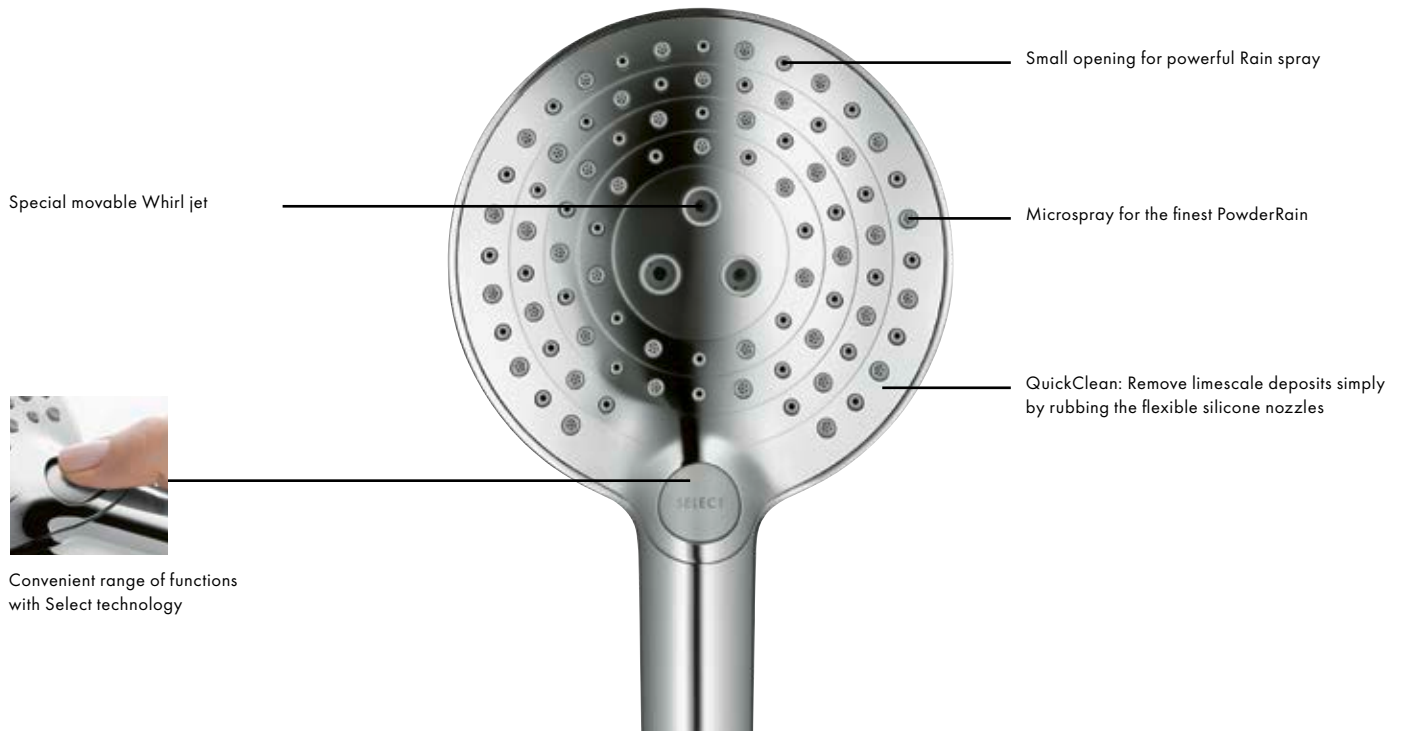

The right spray for every time of day

Raindance