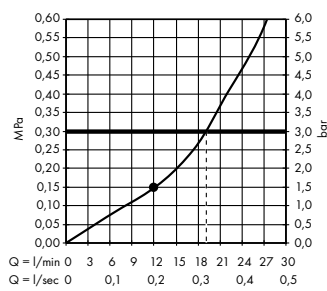

Flow diagram

Rainmaker Select

Overhead shower 460 1jet with shower arm
24003, -400

Flow diagram

Raindance Select S

Hand shower 120 3jet
26530, -000