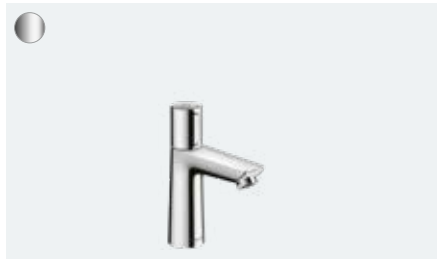

Talis Select E
Basin mixer 110
with pop-up waste set
71750, -000

Basin mixer 110
without waste set
71751, -000