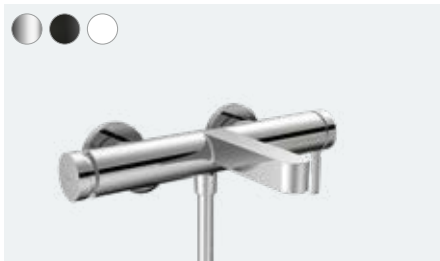

Finoris
Single lever bath mixer for exposed installation
76420, -000, -670, -700