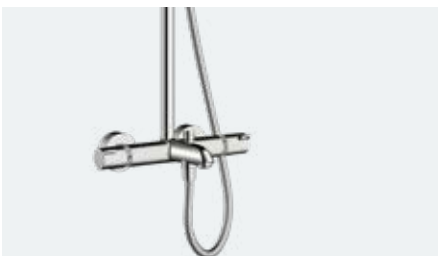

Detail view bath thermostat

All specified flow rates are based on an operating pressure of 0.3 MPa (3 bar).