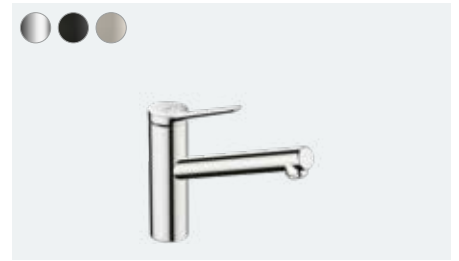

Zesis M33

Single lever kitchen mixer 150, 1jet
74802, -000, -670, -800

Single lever kitchen mixer 150, Eco, 1jet
74811, -000

Single lever kitchen mixer 150,
CoolStart, EcoSmart, 1jet
74813, -000

Single lever kitchen mixer 150,
LowPressure/vented hot water cylinders, 1jet
74806, -000