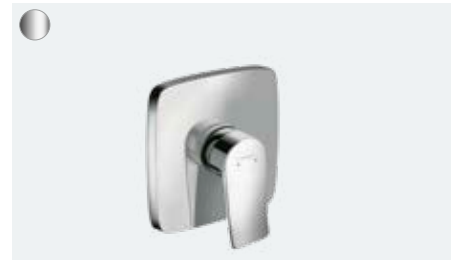

Metris
Single lever shower mixer for concealed installation
for iBox universal
31456, -000
Basic set iBox universal (not shown)
01800180