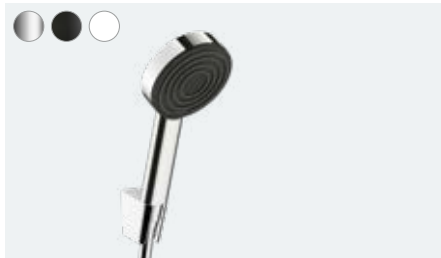

Pulsify S
Shower holder set 105 1jet
with shower hose 125 cm
24301, -000, -670, -700 13.5 l/min

All specified flow rates are based on an operating pressure of 0.3 MPa (3 bar).