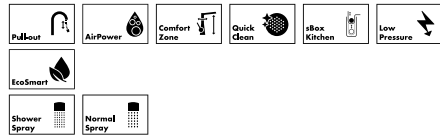

Talis M52
Single lever kitchen mixer 170, 1jet
32851, -000

Single lever kitchen mixer 170, Eco, 1jet
32857, -000