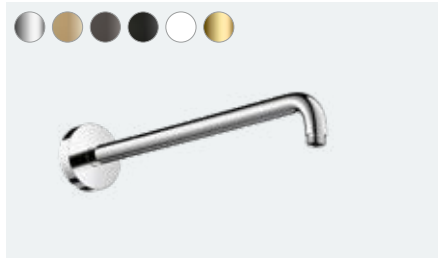

Shower arm 38.9 cm
27413, -000, -140, -340, -670, -700, -990