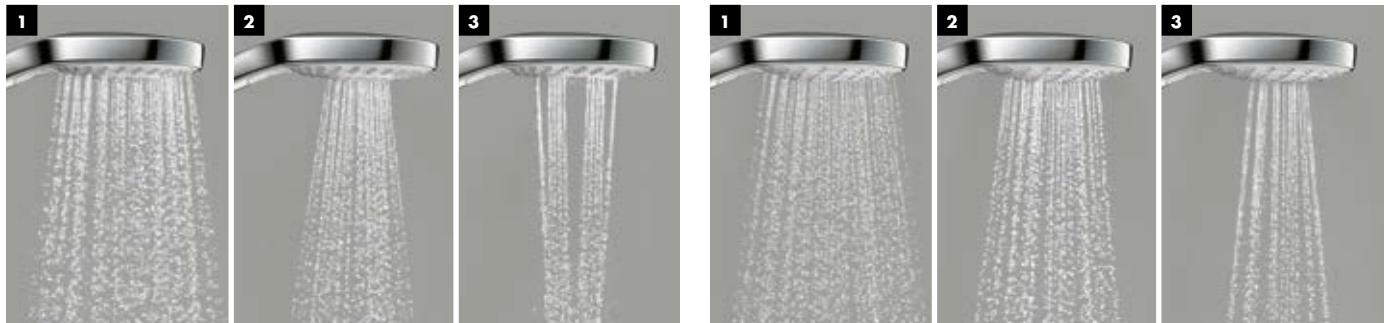

More comfort for everyone

Croma

- (1) **SoftRain:** soft, beneficial water spray.
- (2) **IntenseRain:** intensive water spray that activates and refreshes.
- (3) **Massage:** concentrated, revitalising spray.

- (1) **Rain:** perfect for rinsing shampoo out of your hair.
- (2) **IntenseRain:** intensive water spray that activates and refreshes.
- (3) **TurboRain:** the most powerful of all Rain sprays – for a refreshingly powerful showering experience.

Advantages and benefits

- Easy spray change at the touch of a button thanks to Select technology – now also in the Croma range
- 110 mm spray face with new spray types for any shower requirement: whether just rinsing out shampoo, winding down in the evening or being full of energy in the morning
- Easy to clean: thanks to QuickClean
- Also available in the water-saving EcoSmart version at just 7 l/min