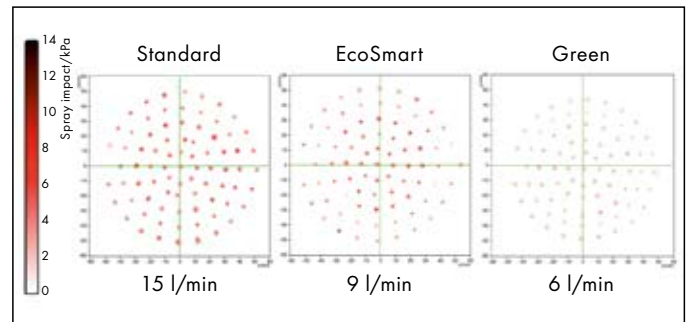

Saving water: enjoy a comprehensive showering experience with the EcoSmart and Green lines – despite the low consumption.

Advantages and benefits

- Safe grip and single-handed changeover by simply turning the spray face
- Spray face of 100 mm diameter
- Also available as the water-saving EcoSmart variant with a flow of 9 l/min or LEED-compliant 6 l/min
- 2 spray types: large Rain spray and revitalising IntenseRain spray
- Attractive white design