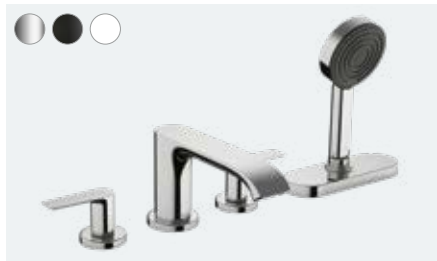

Basic set for single lever basin mixer  
for concealed installation wall-mounted (not shown)  
# 13622180

**Vivenis**  
Single lever bidet mixer  
with pop-up waste set  
# 75200, -000, -670, -700

**Vivenis**  
Single lever bath mixer for exposed installation  
# 75420, -000, -670, -700