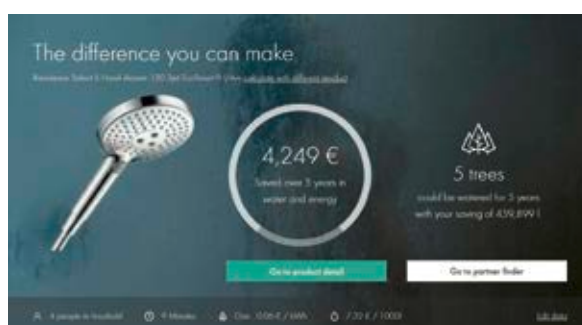

Simply calculate potential savings

With our water saving calculator, it's easy to see the amount of water that could potentially be saved with our environmentally-friendly EcoSmart technology. It's useful for both large and small customers, showing instantly the products that will help conserve our most valuable resource.

pro.hansgrohe.com/consultation/water-savings-calculator