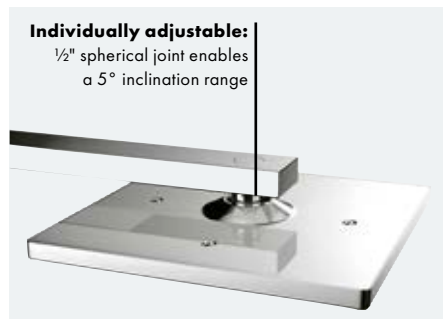

Square, elegant, stylish

Raindance E

Designed with great attention to detail: Overhead shower fits very neatly to the shower arm.