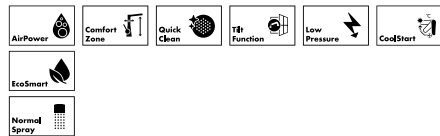

Focus M42

Single lever kitchen mixer 150,
pull-out spout, 1jet, sBox
71829, -000, -800

Single lever kitchen mixer 150,
pull-out spout, 1jet
71814, -000, -800

Single lever kitchen mixer 150,
Eco, pull-out spout, 1jet
71865, -000