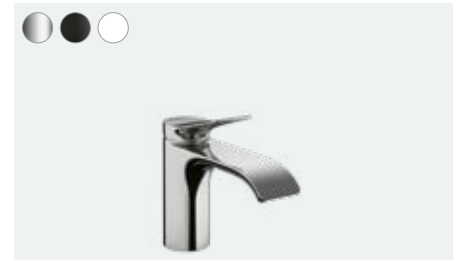

Vivenis
Single lever basin mixer 80
with pop-up waste set
75010, -000, -670, -700

Single lever basin mixer 80
without waste set
75012, -000, -670, -700