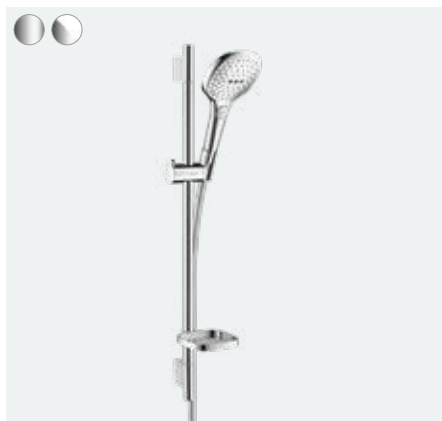

Shower set 150 3jet with shower bar 65 cm and soap dish  
# 27856, -000 16.4 l/min  
Shower set 150 3jet with shower bar 90 cm and soap dish (not shown)  
# 27857, -000 16.4 l/min

**Raindance Select E**