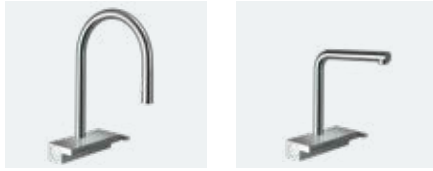

hansgrohe kitchen tap

Product ranges at a glance

Aquno Select M81