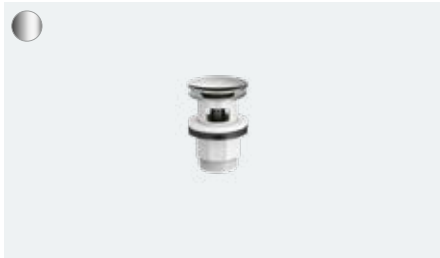

# Basin

Design trap Flowstar  
# 52100, -000  
Design trap Flowstar set (not shown)  
# 52120, -000

Design trap Flowstar S  
# 52105, -000, -140, -340, -670, -700, -990

Waste set push-open for basin and bidet mixers  
# 50100, -000, -140, -340, -670, -700, -990