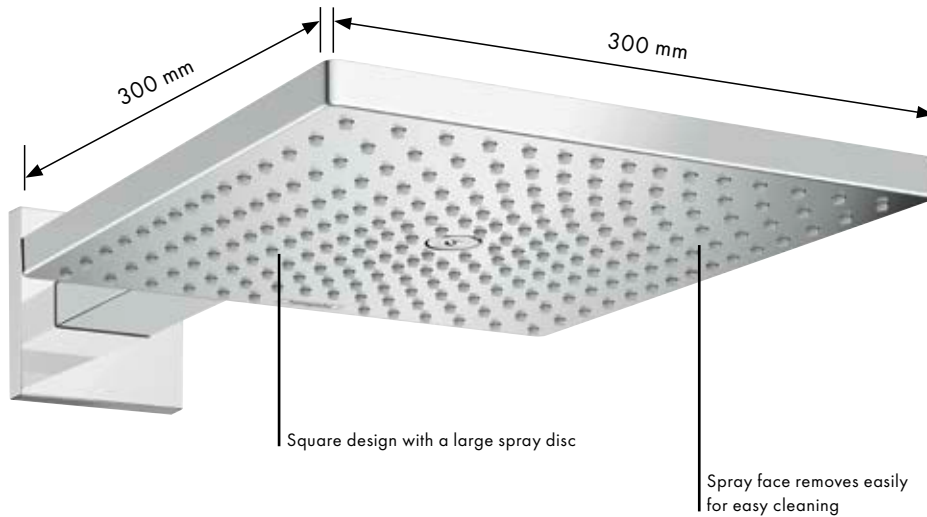

Square, elegant, stylish

Raindance E

Designed with great attention to detail: Overhead shower fits very neatly to the shower arm.