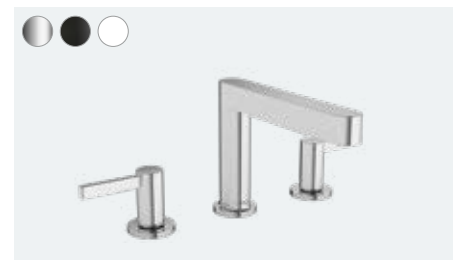

Finoris
3-hole basin mixer 110
with push-open waste set
76033, -000, -670, -700

3-hole basin mixer 160
with push-open waste set (not shown)
76034, -000, -670, -700