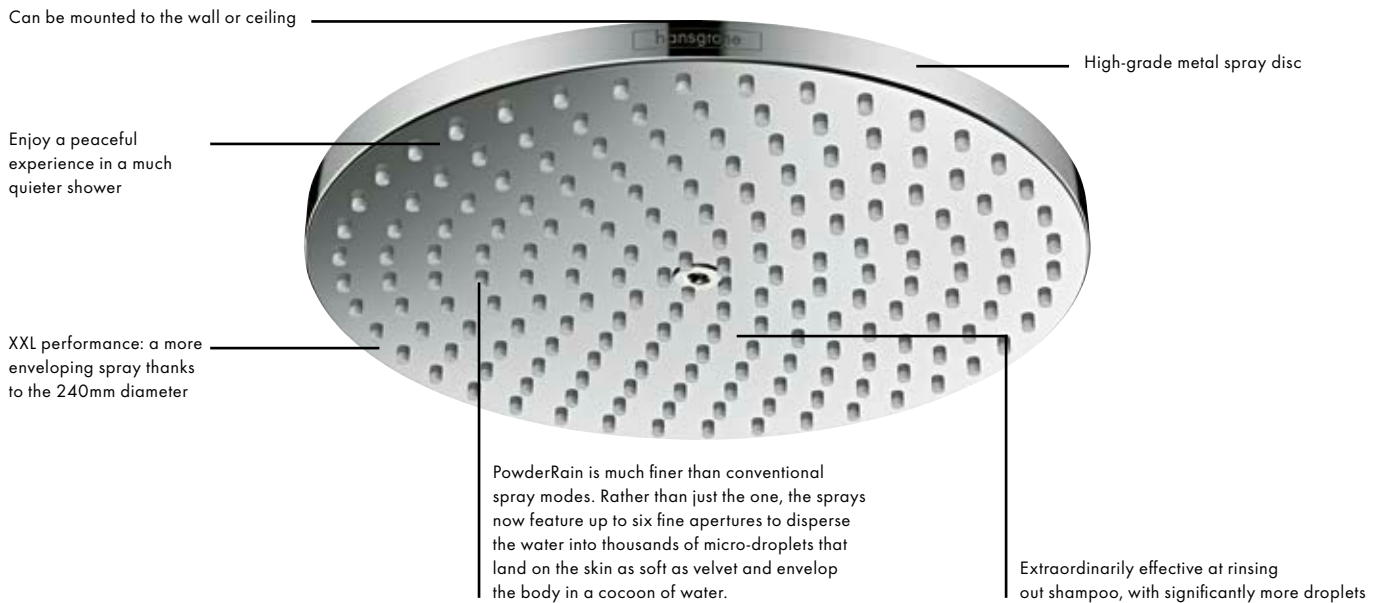

Like soft summer rain

Raindance

QuickClean: Remove limescale deposits simply by rubbing the flexible silicone nozzles.