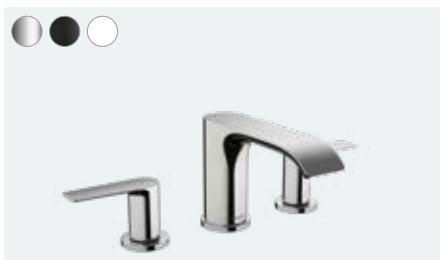

Vivenis
3-hole basin mixer 90
with pop-up waste set
75033, -000, -670, -700