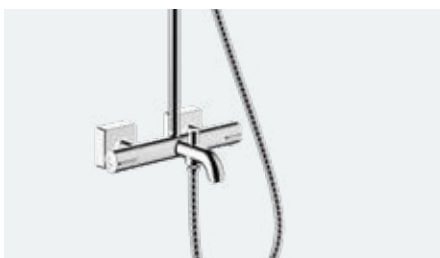

Detail view bath thermostat

All specified flow rates are based on an operating pressure of 0.3 MPa (3 bar).