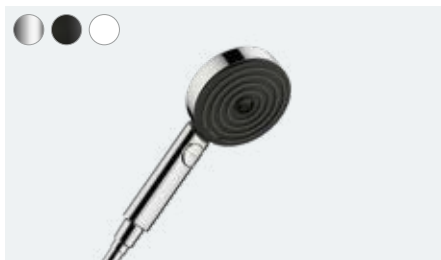

Pulsify Select S
Hand shower 105 3jet Activation
24100, -000, -670, -700
Hand shower 105 3jet Activation EcoSmart
24101, -000, -670, -700 EcoSmart