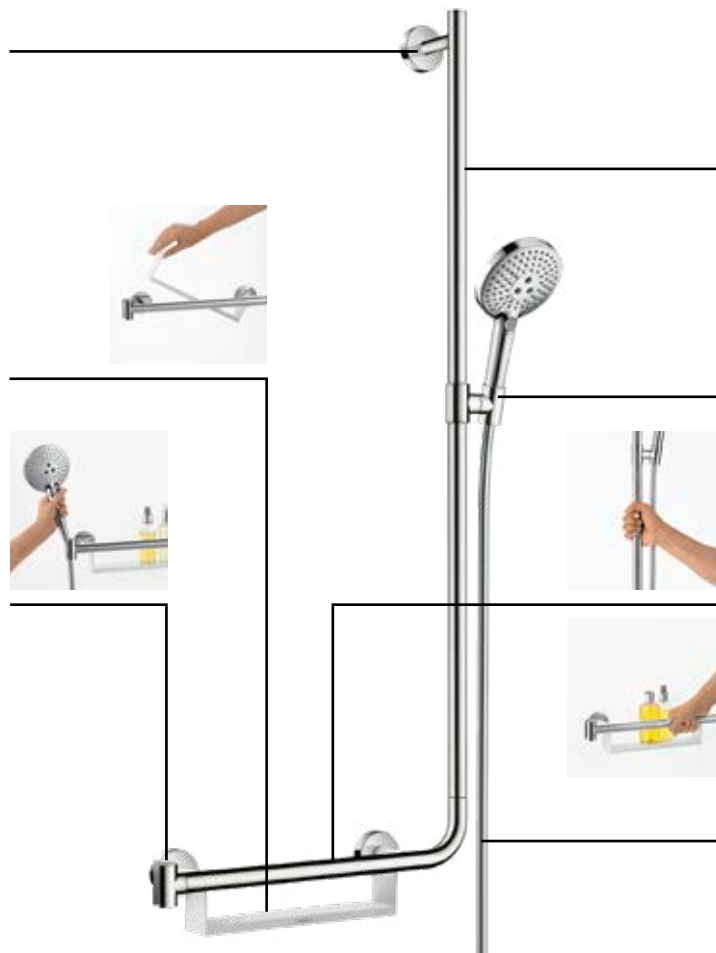

bar. The 25mm chrome-plated brass rod and solid metal wall support ensures a secure hold, preventing it from being torn from the wall. The handle with shelf, footrest and Raindance Select S 120 hand shower adds another level of convenience for the user.

Metal supports provide a firm attachment to the wall

250 mm wide shelf of solid plastic for the easy positioning of shower utensils – simply remove to clean

**Flexible:** An additional shower holder gives a variety of hand shower positioning options – ideal for those showering while seated

**Practical:** shower bar, shelf and grab handle in one

**Robust:** Holder with a strong, self-locking metal slider, tilts by 90° for easy single-handed use

**Safe:** ergonomic handle for safe support up to 200 kg, 25 mm diameter

## Advantages and benefits

- Single-handed use thanks to self-locking slider
- Easy to change the spray type using the Select button
- Smooth tilt of the shower holder by up to 90°
- High tensile strength of up to 200 kg
- Combination of shelf, grab handle and holder as a compact solution for the bathroom
- A removable shelf made of solid white plastic provides plenty of space for shower accessories
- The shower bar and grab handle are also ideal for the bath