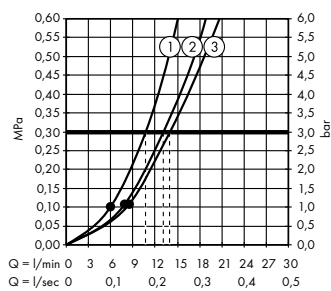

Flow diagram

Rainfinity
Hand shower 130 3jet
26864, -700