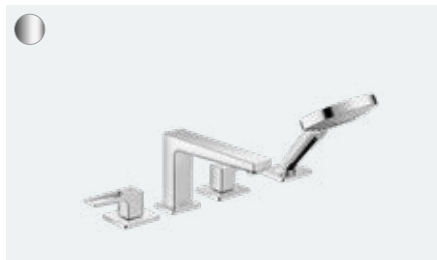

Metropol

4-hole rim mounted bath mixer with loop handles for Secuflex
74552, -000

Basic set for 4-hole rim mounted bath mixer (not shown)
13444180

4-hole rim mounted bath mixer with loop handles
74553, -000

Basic set for 4-hole rim mounted bath mixer (not shown)
13444180