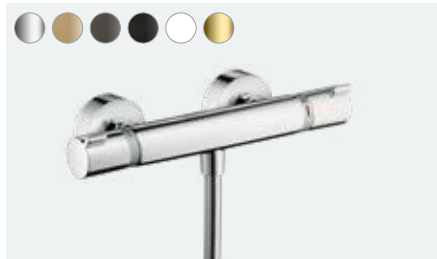

Ecostat
Shower thermostat Comfort for exposed installation
13116, -000, -140, -340, -670, -700, -990