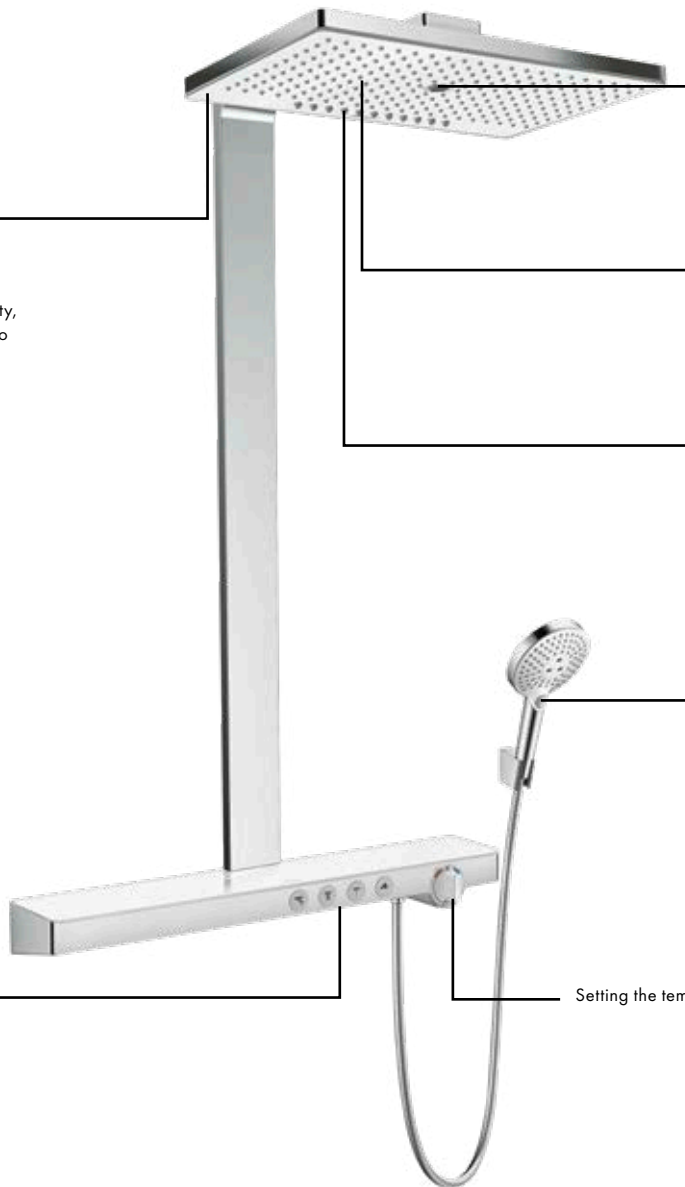

For deluxe showering pleasure

Rainmaker Select

Easy to clean: The high quality, completely flat surface is easy to clean

MonoRain: A targeted spray for showering pleasure that also refreshes.

Rain: Rain spray over the entire area of the spray face for large-scale showering pleasure.

RainStream: Eleven jets of sparkling water that run parallel right down to the floor. For the same fascinating shower effects at every installation height so you enjoy the same refreshing shower however tall you are.

Select
Select the spray types

Select
Easy operation of the hand shower and spray types at the touch of a button

Setting the temperature

Advantages and benefits

- Different versions with different overhead showers for complete showering pleasure in large showers
- Intuitive control concept, pleasure at the touch of a button
- Practical 700 mm wide storage shelf
- Easy to clean thanks to the large, even surfaces
- Easy installation with the thermostat, overhead and hand showers in a single system
- Ideal for modernisation projects, as it can be installed on existing wall connections