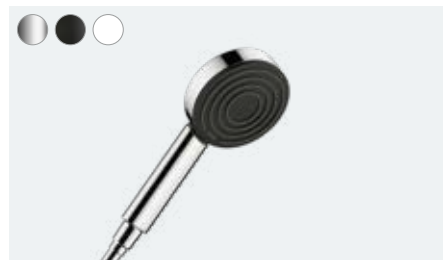

Pulsify S
Hand shower 105 1jet
24120, -000, -670, -700
Hand shower 105 1jet Green
24121, -000, -670, -700 Green