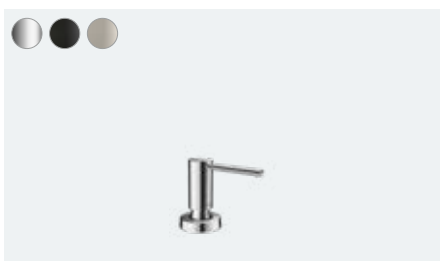

A51 Soap-/lotion dispenser
40448, -000, -670, -800