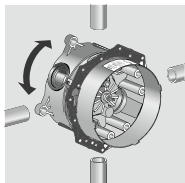

iBox universal: the all-rounder with many strengths

Rotation-symmetrical installation

- Symmetrical construction; all the connections are the same
- It is important that cold water is connected on the right and hot water on the left
- The lower outlet has priority for bath mixers
- Either the upper or lower outlet can be connected for shower mixers