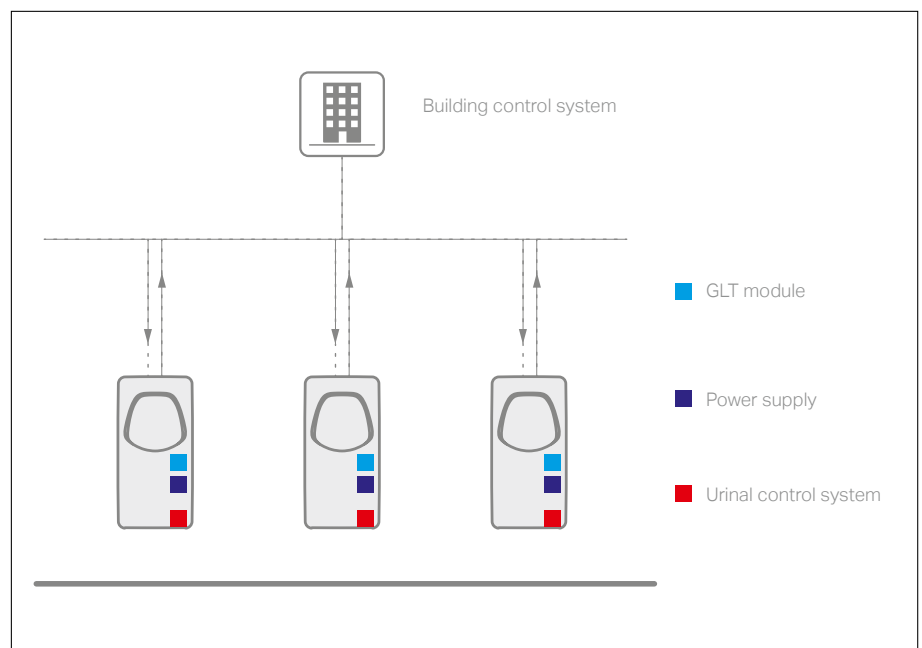

HOME URINALS

VILA urinal PALOMBA bowl washbasin; vanity unit; medium cabinet TWIN basin mixer

COMPLICATED IS EASY

Easy is complicated. Intentionally dispensing with the superfluous, combined with superior functionality and logical design, makes the home urinal an extremely intelligent product. Its quality lies in its clarity, which has a decisive influence on how we experience our time in the bathroom. A clear, relaxed atmosphere is by far the best.