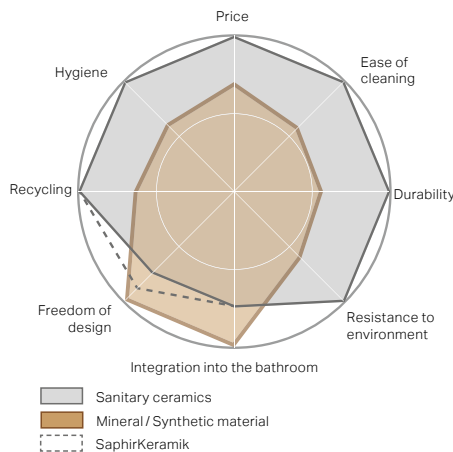

Ceramics or synthetic materials

Ceramic is the material which has been traditionally used in the bathroom over the centuries – and with good reason. The superiority of the material is evident, particularly in terms of hygiene, useful lifetime, environmental compatibility and durability. However, washbasins made of plastics and mineral-based cast materials are also available on the market, which present a design challenge to producers of sanitary ware. LAUFEN has always had a reputation as an innovator in the sanitary sector and is always striving to improve the materials and production techniques it uses. As a result of these efforts, new ceramic compositions have been developed that allow smaller tolerances and even more precise corner radii or large flat ceramic items. Made to measure washbasin solutions ensure that ceramic sanitary ware can be fitted with millimetre precision into bathroom floor plans. Ceramics therefore deliver outstanding performance in all respects