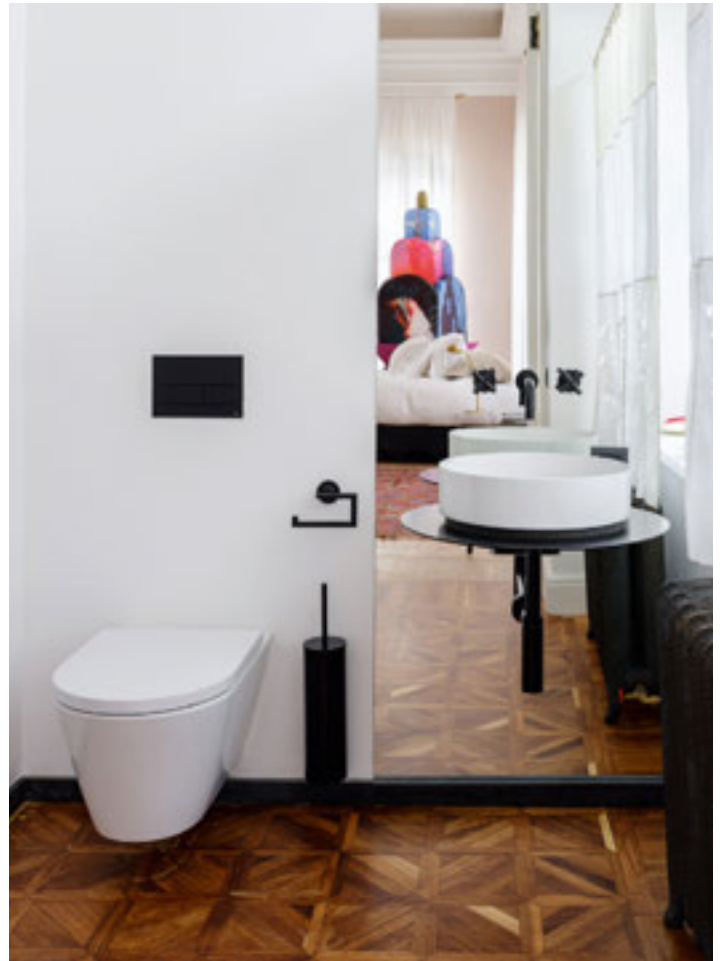

Moskow/Russia Architecture: Artur Makarov Interior Design: Serdar Yanikov

COLOURS WELLNESS / ACCESSORIES

BATHTUBS SONAR / THE NEW CLASSIC / ILBAGNOALESSI / PALOMBA COLLECTION / KARTELL • LAUFEN /
INO / VAL / LAUFEN PRO / LAUFEN SOLUTIONS / PALLADIUM / THALLIUM