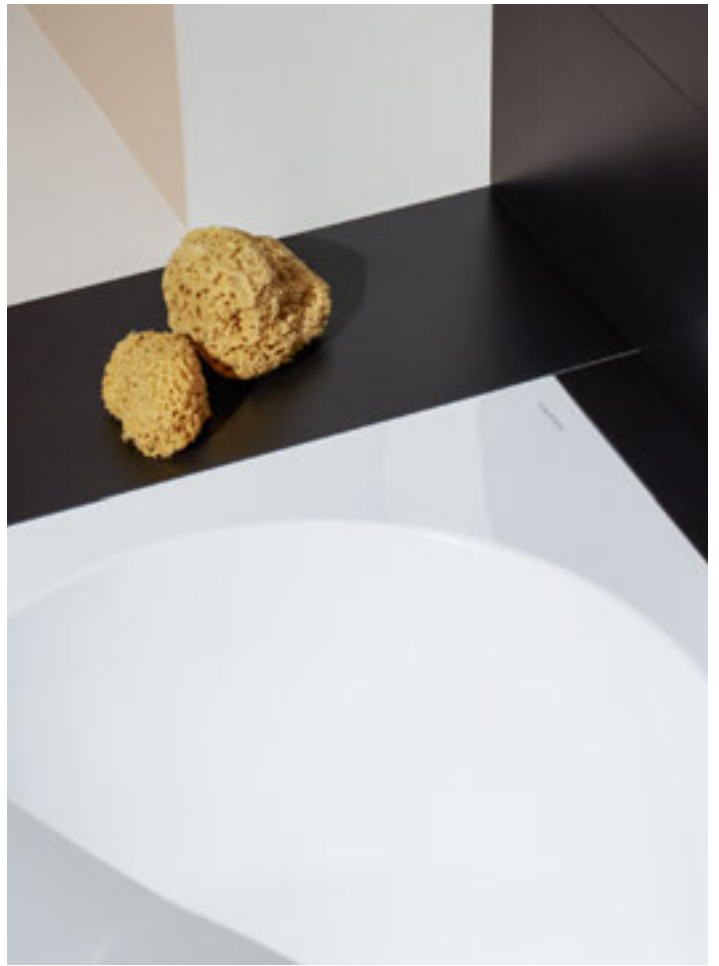

LAUFEN PRO bathtub, drop-in version