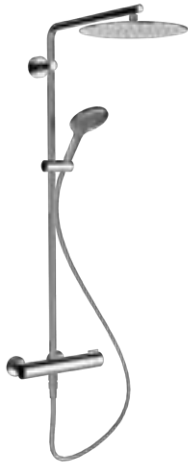

Showerstations

The new generation of showerstations offers a host of advantages that provide a unique showering experience: From simple designs to different settings and functions.