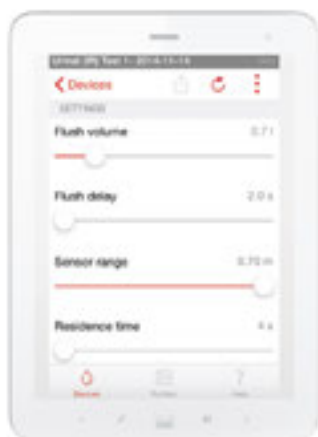

LAUFEN INSTALLATION SYSTEM

Plans might vary, the LAUFEN Installation System is fixed. With a self-supporting steel frame it is suitable for every construction situation and most different installation scenarios. It is the perfect solution, when it comes to installing washbasins, toilets, shower toilets, bidets or urinals quickly, securely and economically.

FACE-MOUNTED INSTALLATION SYSTEM.

The LIS LAUFEN installation system is the perfect solution for safe, quick, and simple installation of washbasins, toilets, shower toilets, bidets or urinals by LAUFEN.

The range includes various different urinal elements for dry and wet installation.

The most varied installation scenarios can be achieved with their help. For urinals, the surface mounting elements are also available with a pre-assembled control box by Sanimatic without a built-in control unit. As a network version, the control box contains a Bluetooth-module for the upkeep and maintenance of the basic settings via SmartControl App (iOS & Android).

SmartControl function video