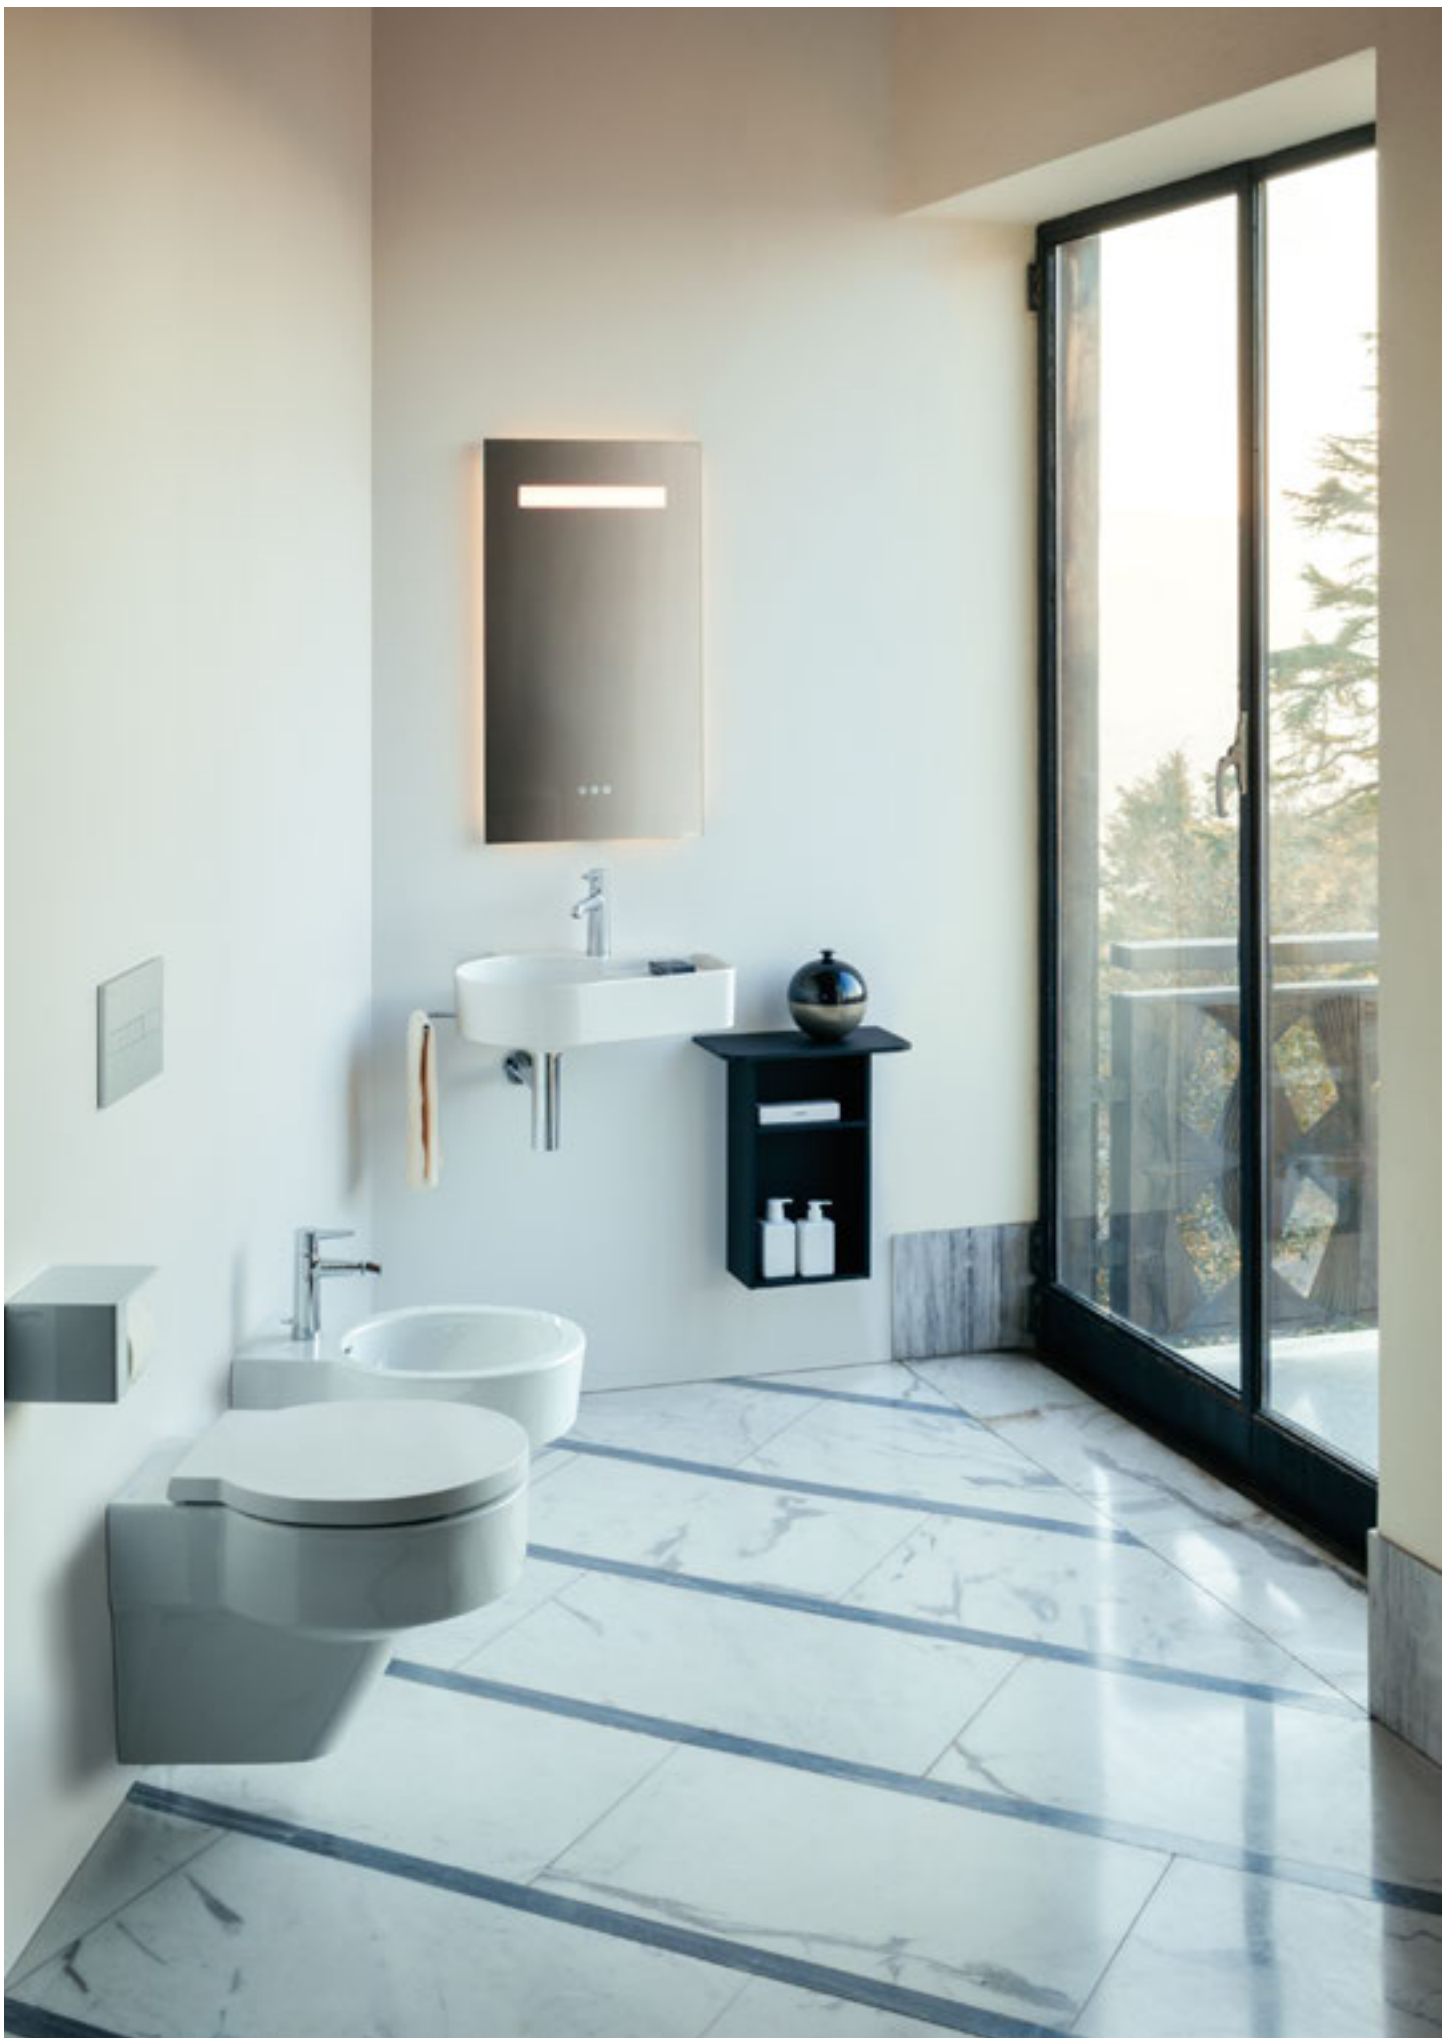

VAL wall-hung WC, rimless; wall-hung bidet; washbasin 53 with semi-wet area and towel holder; toilet roll holder PURE basin mixer; bidet mixer
LEELO mirror