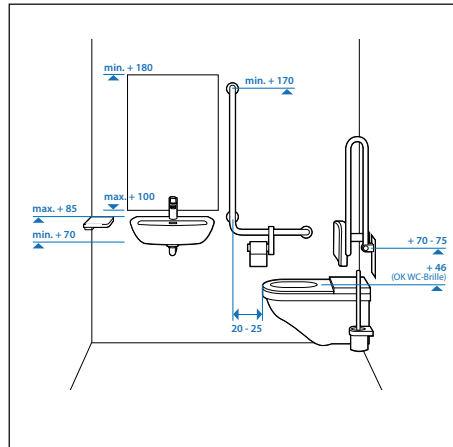

Toilets in public buildings

For the planning of public toilets, for example restaurants, office buildings, shopping centres or sports facilities, certain norms have to be adhered to. They define the exact fitting and positioning.