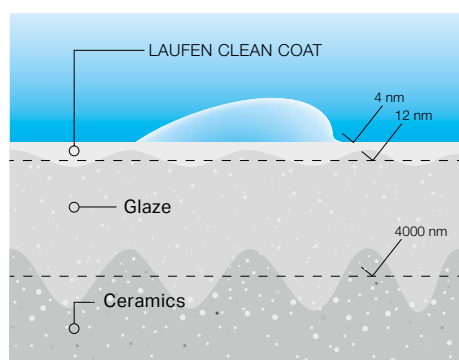

LCC Laufen Clean Coat

This innovative ceramic surface finish is a vitreous silicate ceramic coating on top of the original glaze. LCC is an extremely hard, indeed almost indestructible indivisible part of the ceramic object to which it is applied.

The benefits of this process: With a roughness of only 4 nanometers, LCC is entirely free of pores. Thanks to this feature, lime, dirt and bacteria have practically nowhere to gain a foothold – and even if they do, they can be removed much more easily. A hydrophilic effect caused by the material ensures that dirt particles are more easily washed away on flushing. In addition, cleaning and disinfection fluids spread over the surface more easily and thus work more effectively.

This is an ideal solution for the rigorous demands of everyday cleaning – for example in hotels or clinics – as LCC also means the sanitary ware is highly resistant to aggressive cleaning agents and chemicals. LCC ensures the highest standard of cleanliness and hygiene in the long-term. Even after years of use, the sanitary ware remains smooth and shiny, just as it was when it was brand new, in private bathrooms and public and semi-public areas.

LAUFEN CLEAN COAT LCC WAS AWARDED THE IF MATERIAL DESIGN AWARD AND NOMINATED FOR THE GERMAN DESIGN AWARD.