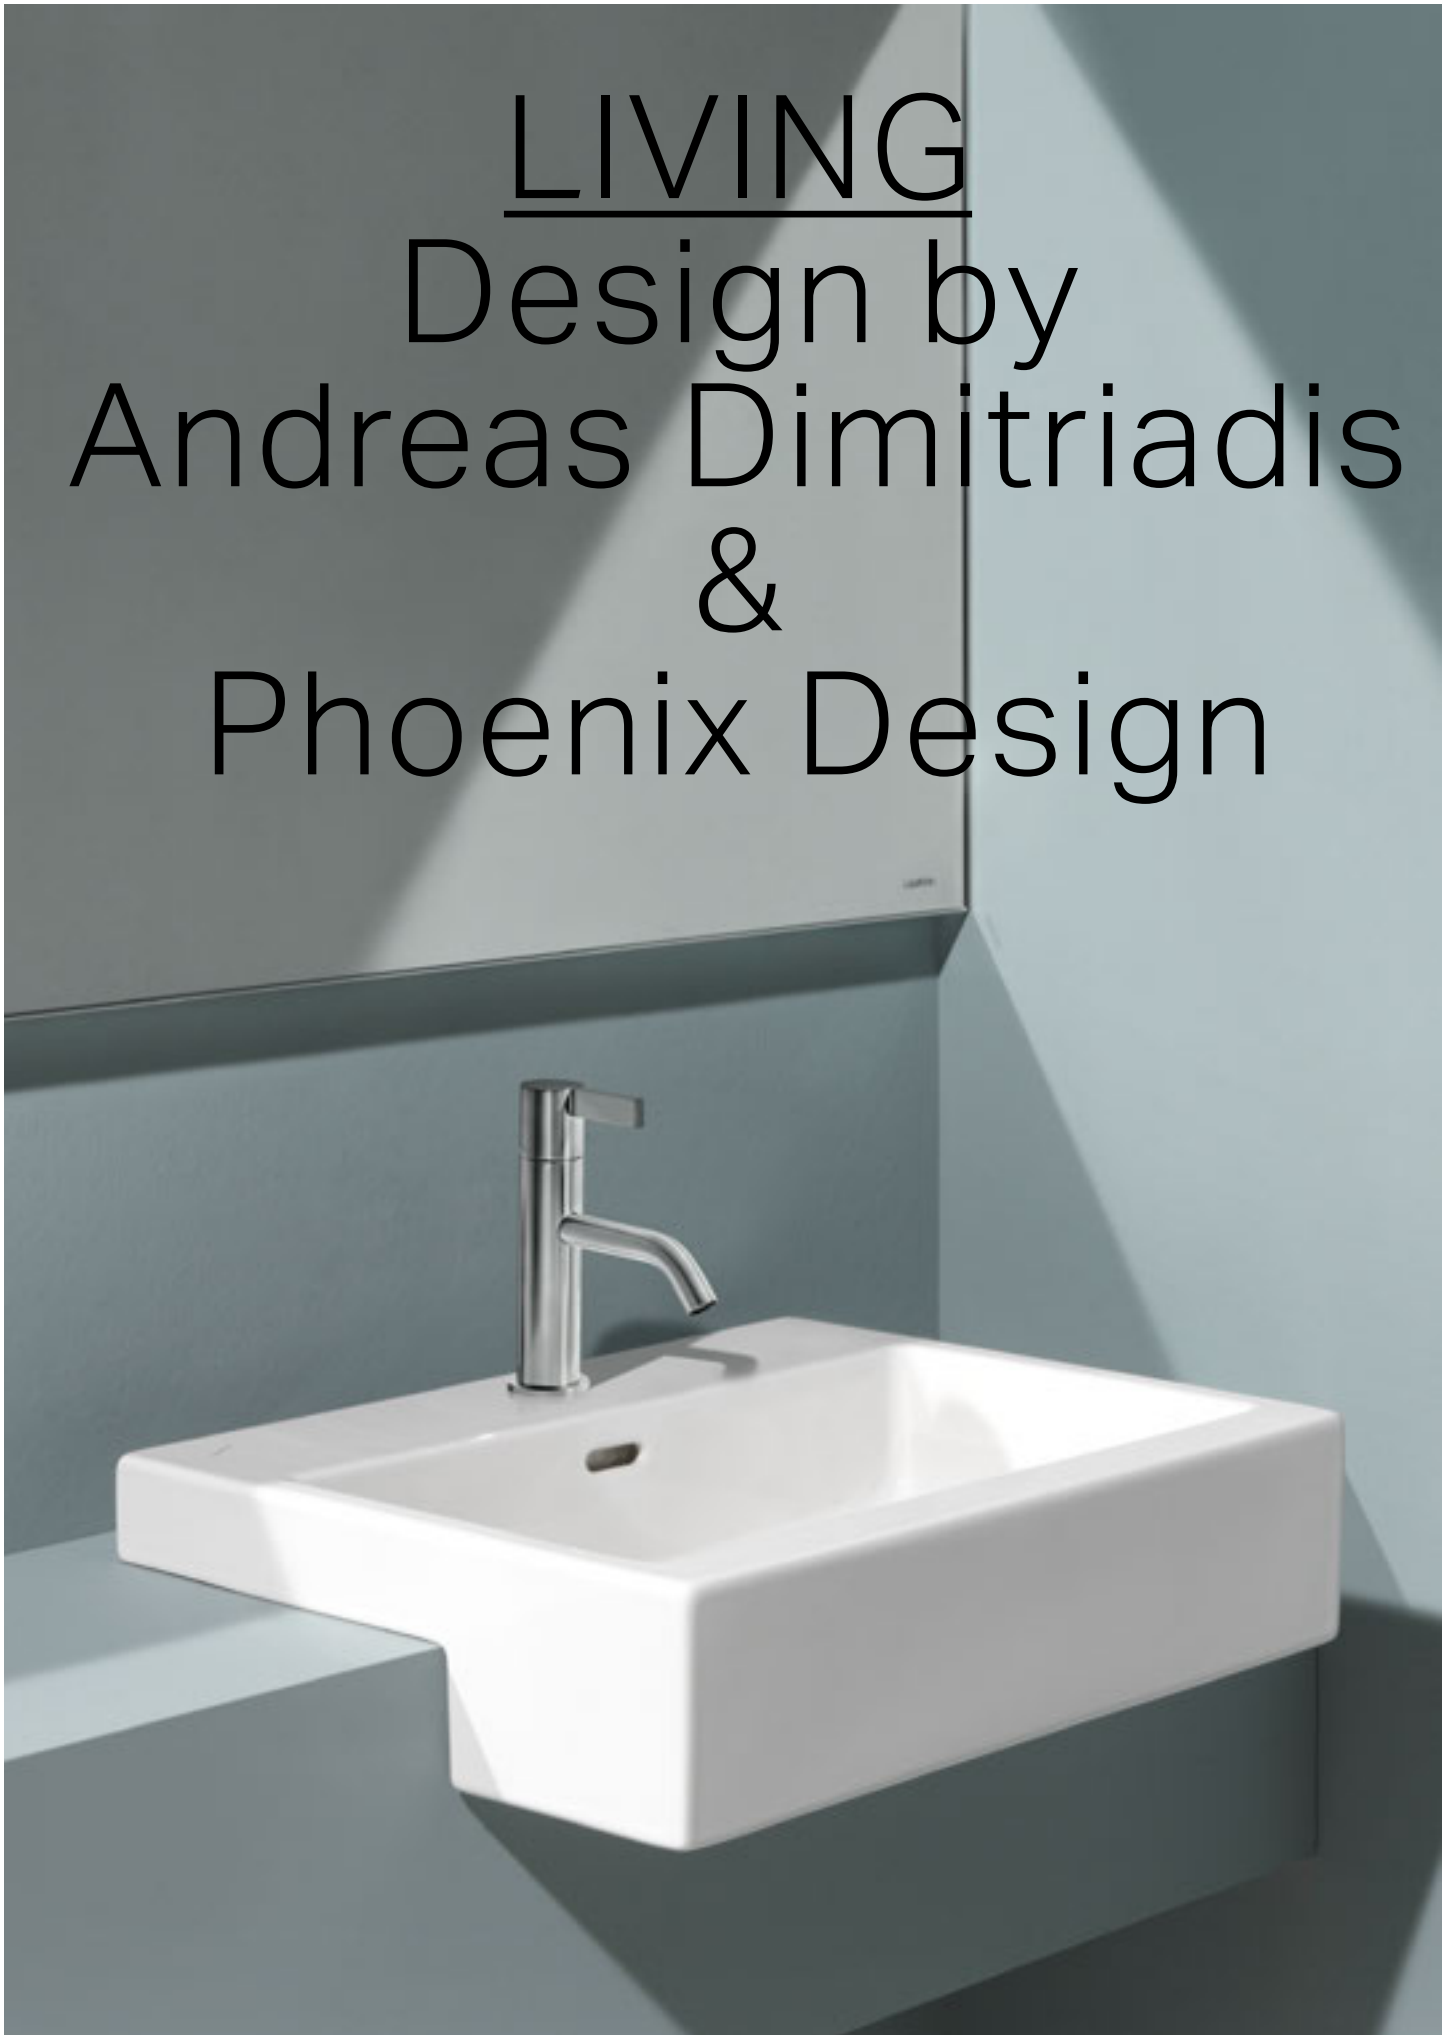

LIVING
Design by
Andreas Dimitriadis
&
Phoenix Design

LIVING semi-recessed washbasin 55 Kartell • LAUFEN basin mixer in special colour