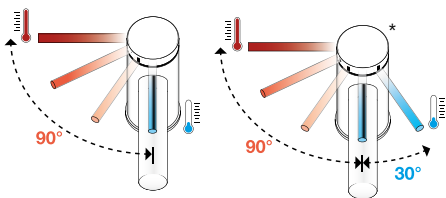

Additional benefit of Eco+

- No unintentional use of hot water as the faucet runs only cold water when the lever is in the central home position ('cold water start')