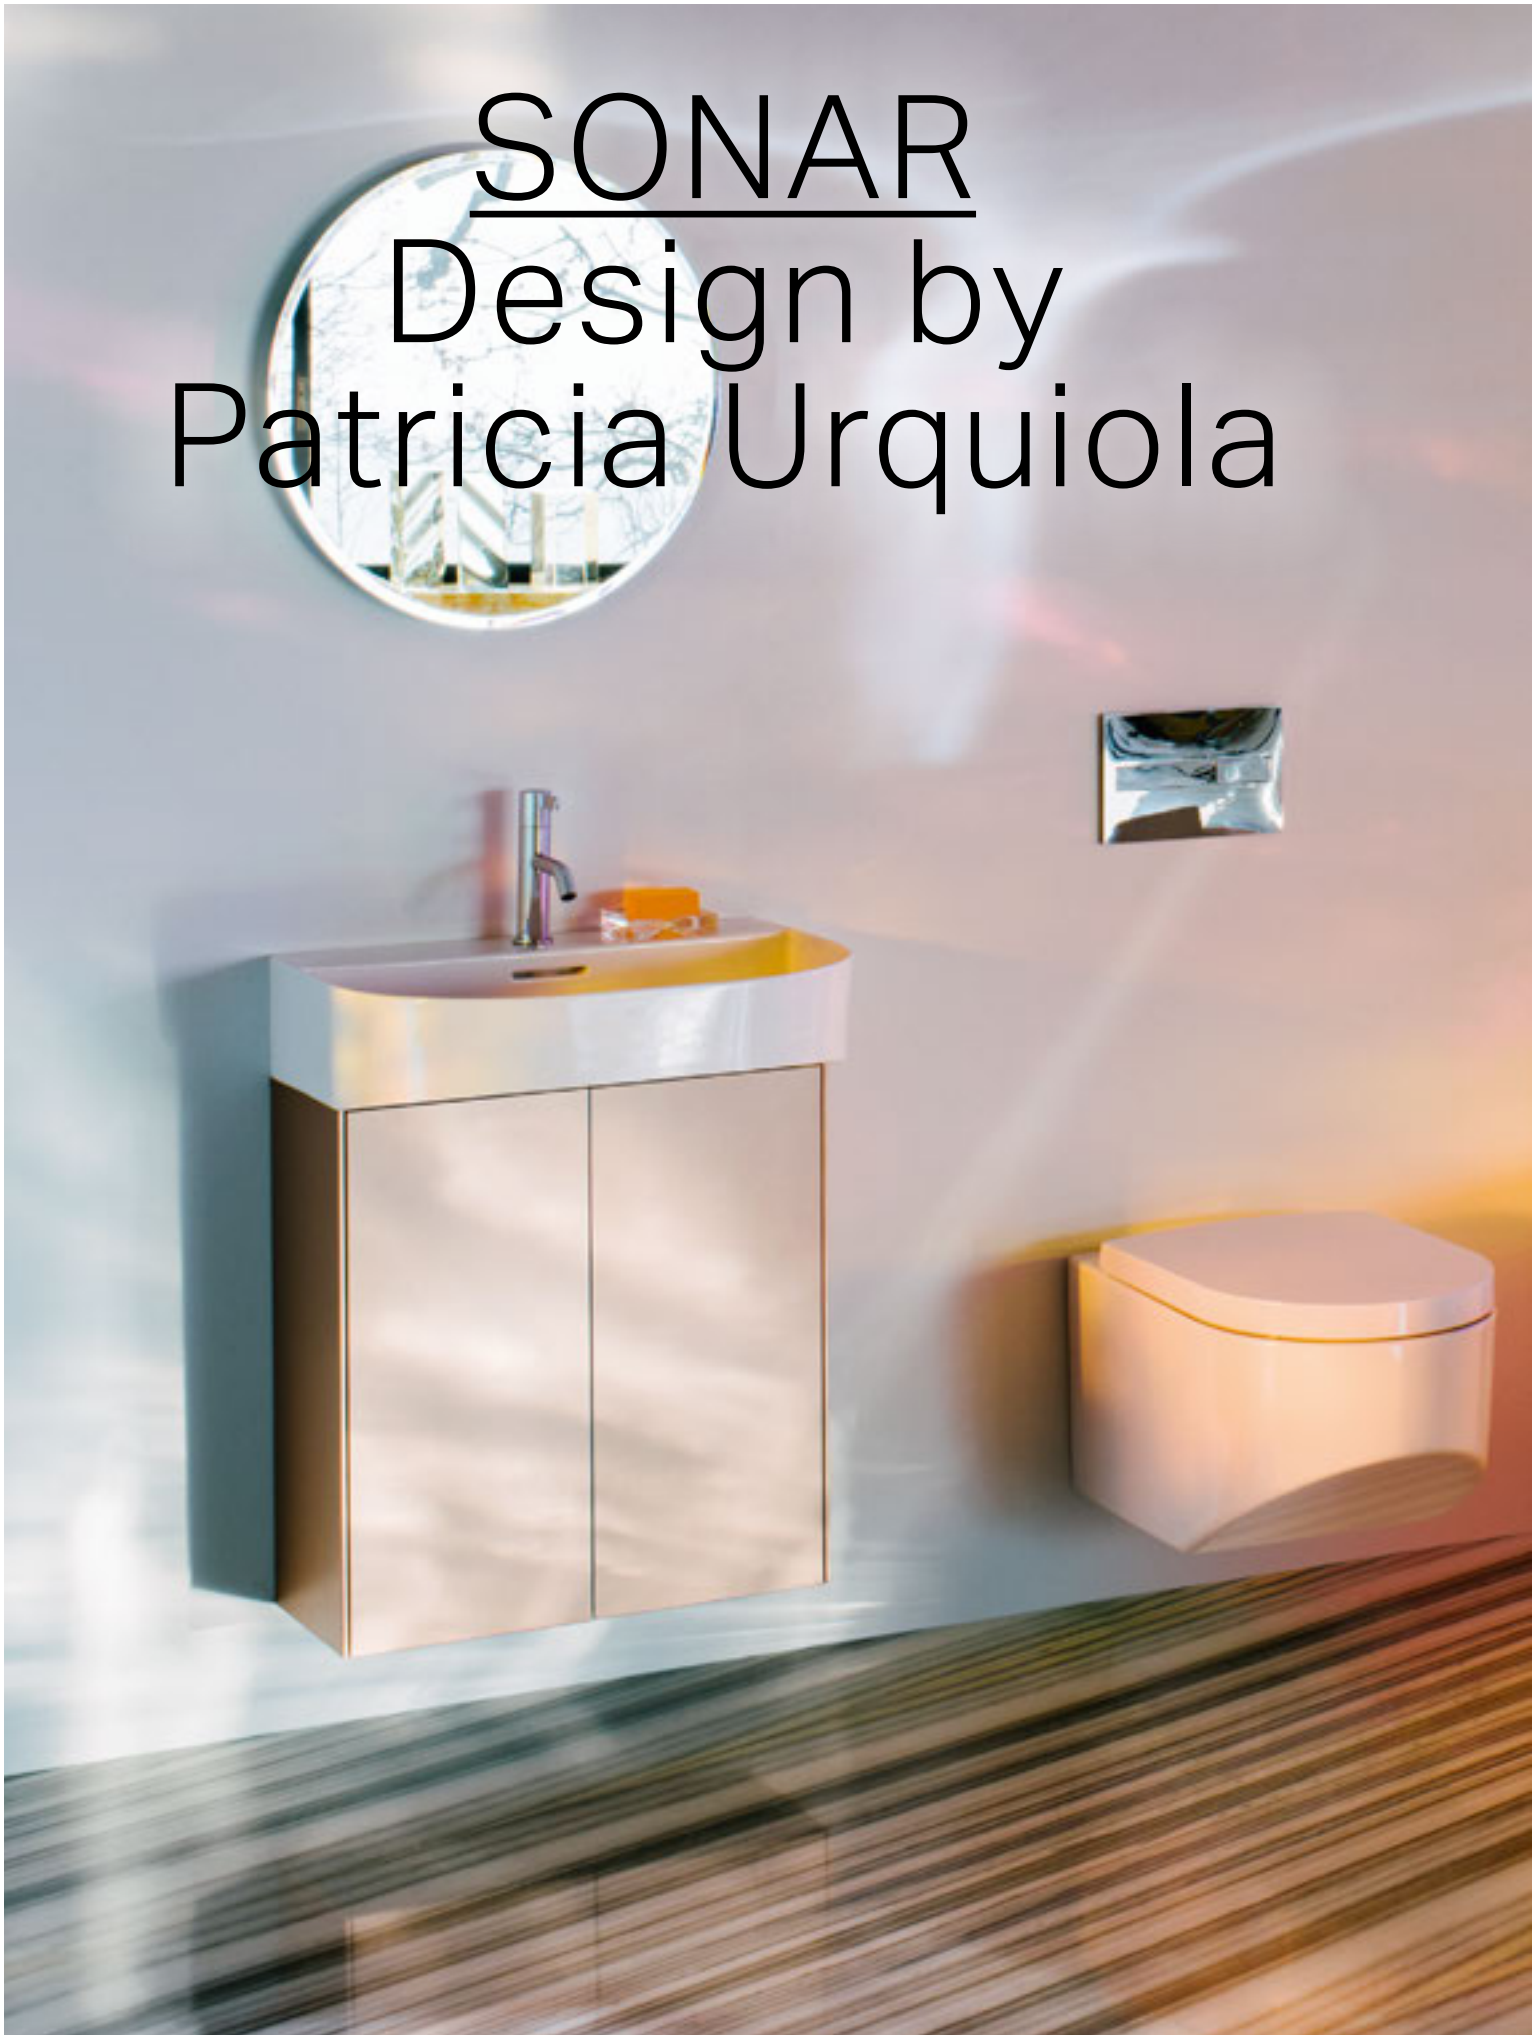

WELLNESS

SENTEC BATHTUBS	282
ACRYLIC BATHTUBS AND SHOWER TRAYS	286
STEEL BATHTUBS AND SHOWER TRAYS	294
CERAMIC SHOWER TRAYS	300
MARBOND BATHTUBS AND SHOWER TRAYS	302

URINALS

PUBLIC URINALS	314
HOME URINALS	321
LIS FOR URINALS	323

FAUCETS

THE NEW CLASSIC	328
KARTELL • LAUFEN	334
SENSE	340
CITYPLUS	344
TWINPLUS	348
PURE	352
CITYPRO	356
NEJA	360
LAURIN	364
LUA	368
SIMIBOX	374
TWINTRONIC - DIGITAL PUBLIC BATHROOM	380
SHOWER ACCESSORIES	384

APPENDIX

PRODUCT FEATURES AND BENEFITS	390

ABOUT LAUFEN

THE COMPANY	400
THE PRODUCTION	402
THE INNOVATIONS	404
THE HISTORY	406
THE DESIGNERS	408
THE REFERENCES	412

SONAR Design by Patricia Urquiola

SONAR washbasin 60 with vanity unit; wall-hung WC; freestanding bathtub with tap bank and surface structure; backrest, tray for Sonar bathtubs
Kartell • LAUFEN basin mixer; bath mixer; soap dish ‚Boxy‘ FRAME 25 mirror round