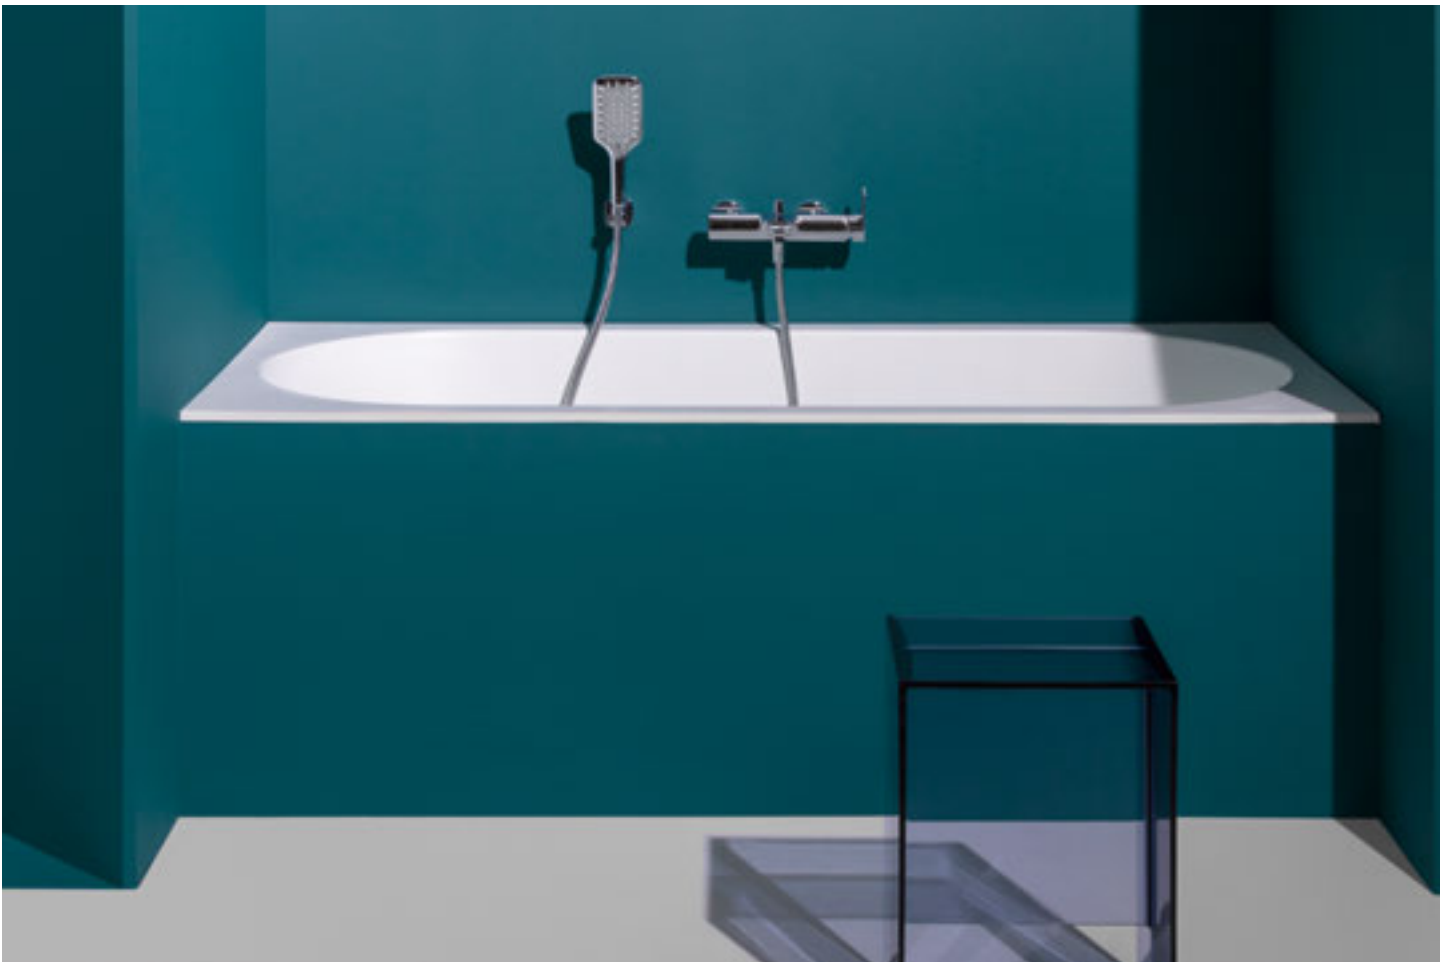

universal
design award 2011

LAUFEN PRO shower tray, made of Marbond

LAUFEN PRO

LAUFEN PRO shower tray, made of Marbond

LAUFEN PRO bathtub, drop-in version

LAUFEN PRO bathtub, drop-in version

LAUFEN PRO under-mounted washbasin