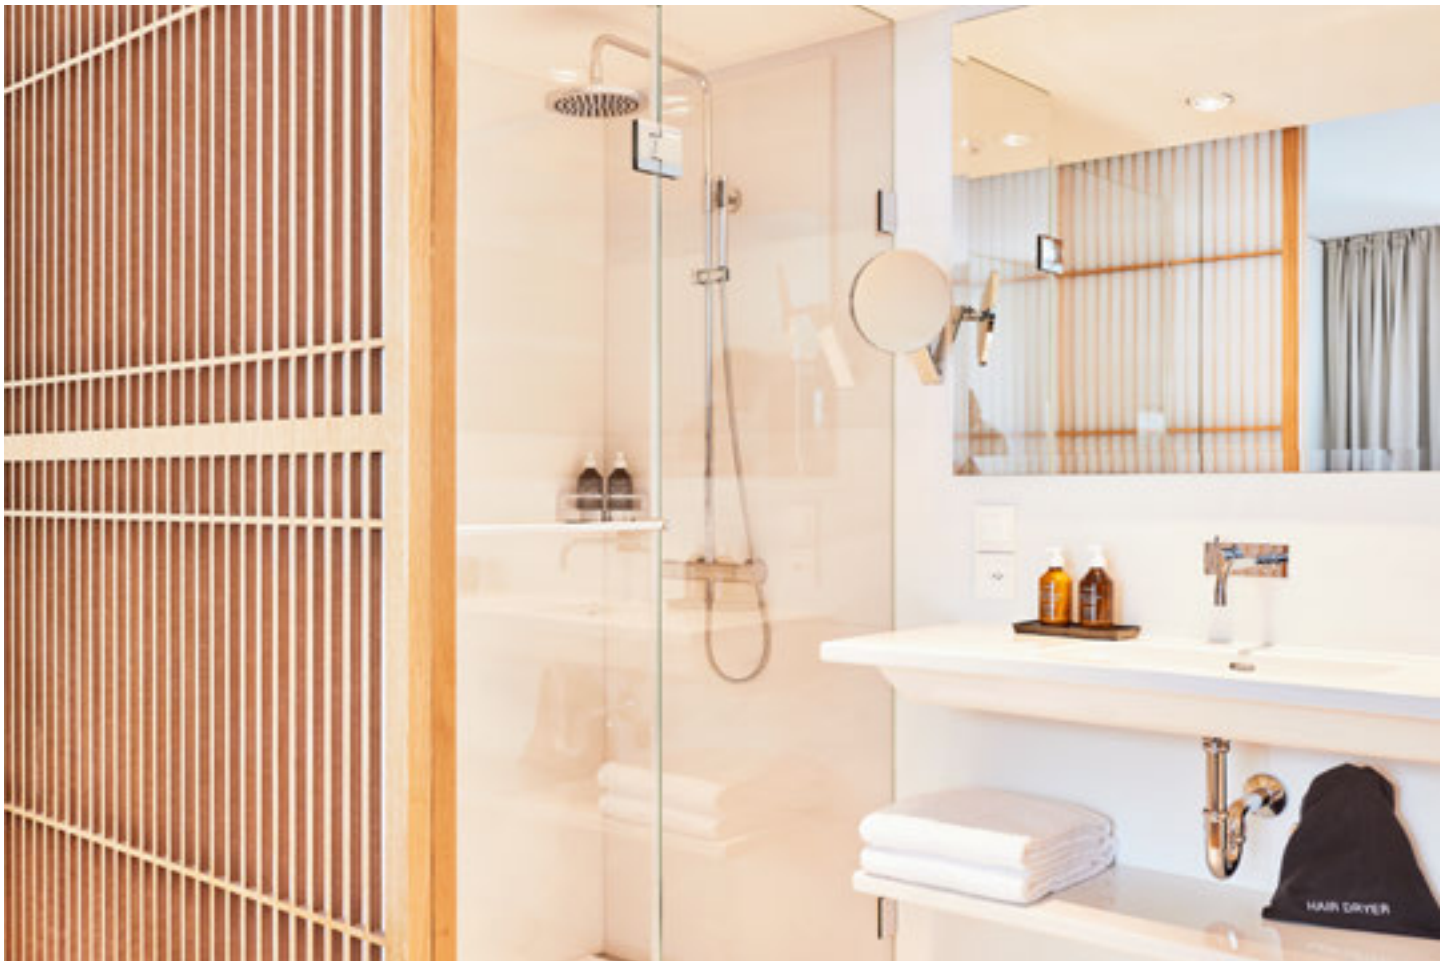

Hotel Mona Plaza - LIVING SQUARE
Serbia Architecture: Biro Off/ Milan Dimitijevic

MCBA Lausanne - Washbasins LIVING CITY, Urinals LEMA, Ceramic urinal dividers CINTO, WCs MODERNA
Switzerland Architecture: Estudio Barozzi Veiga