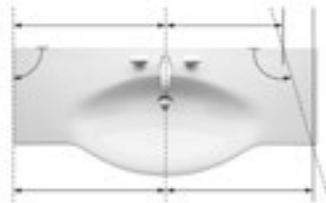

Made-to-measure sanitary ware

Many large LAUFEN washbasins can be manufactured made-to-measure at the factory. Using this innovative production technology, we can manufacture sanitary ware to fit the plan of your bathroom. The ceramic piece can be cut to size – even on the diagonal.