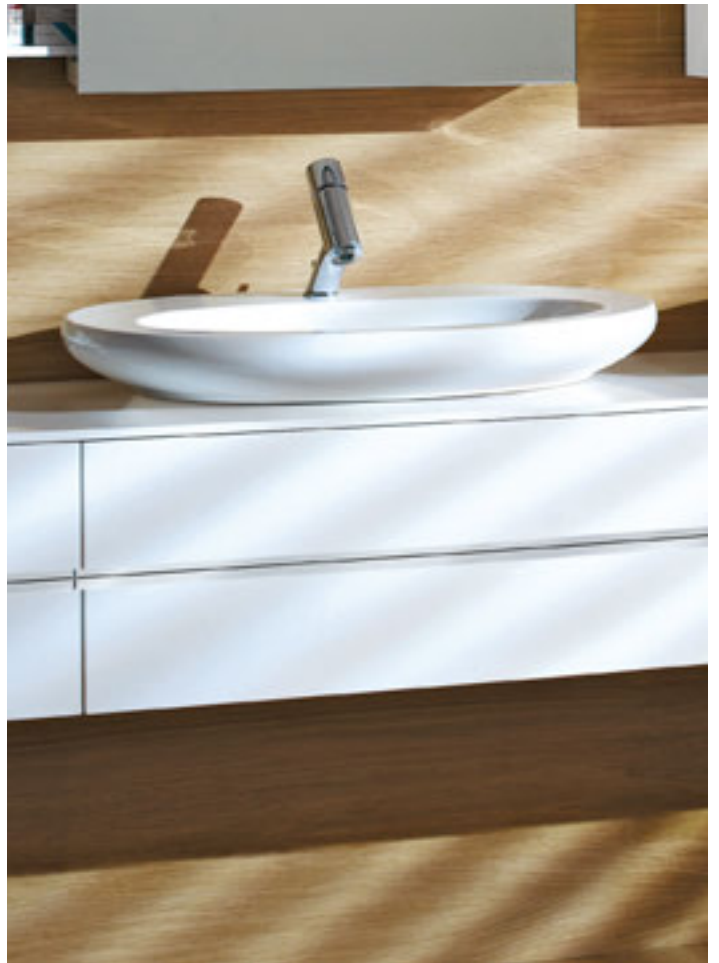

ILBAGNOALESSI bowl washbasin with tap bank 75; cover for vanity unit