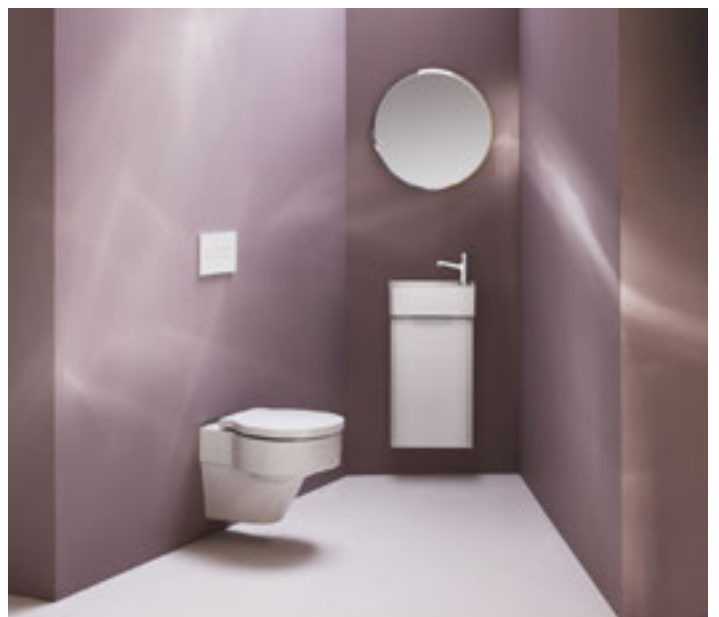

VAL wall-hung WC ,rimless'; combipack, small washbasin 34 with vanity unit ,BASE' LIS flush plate