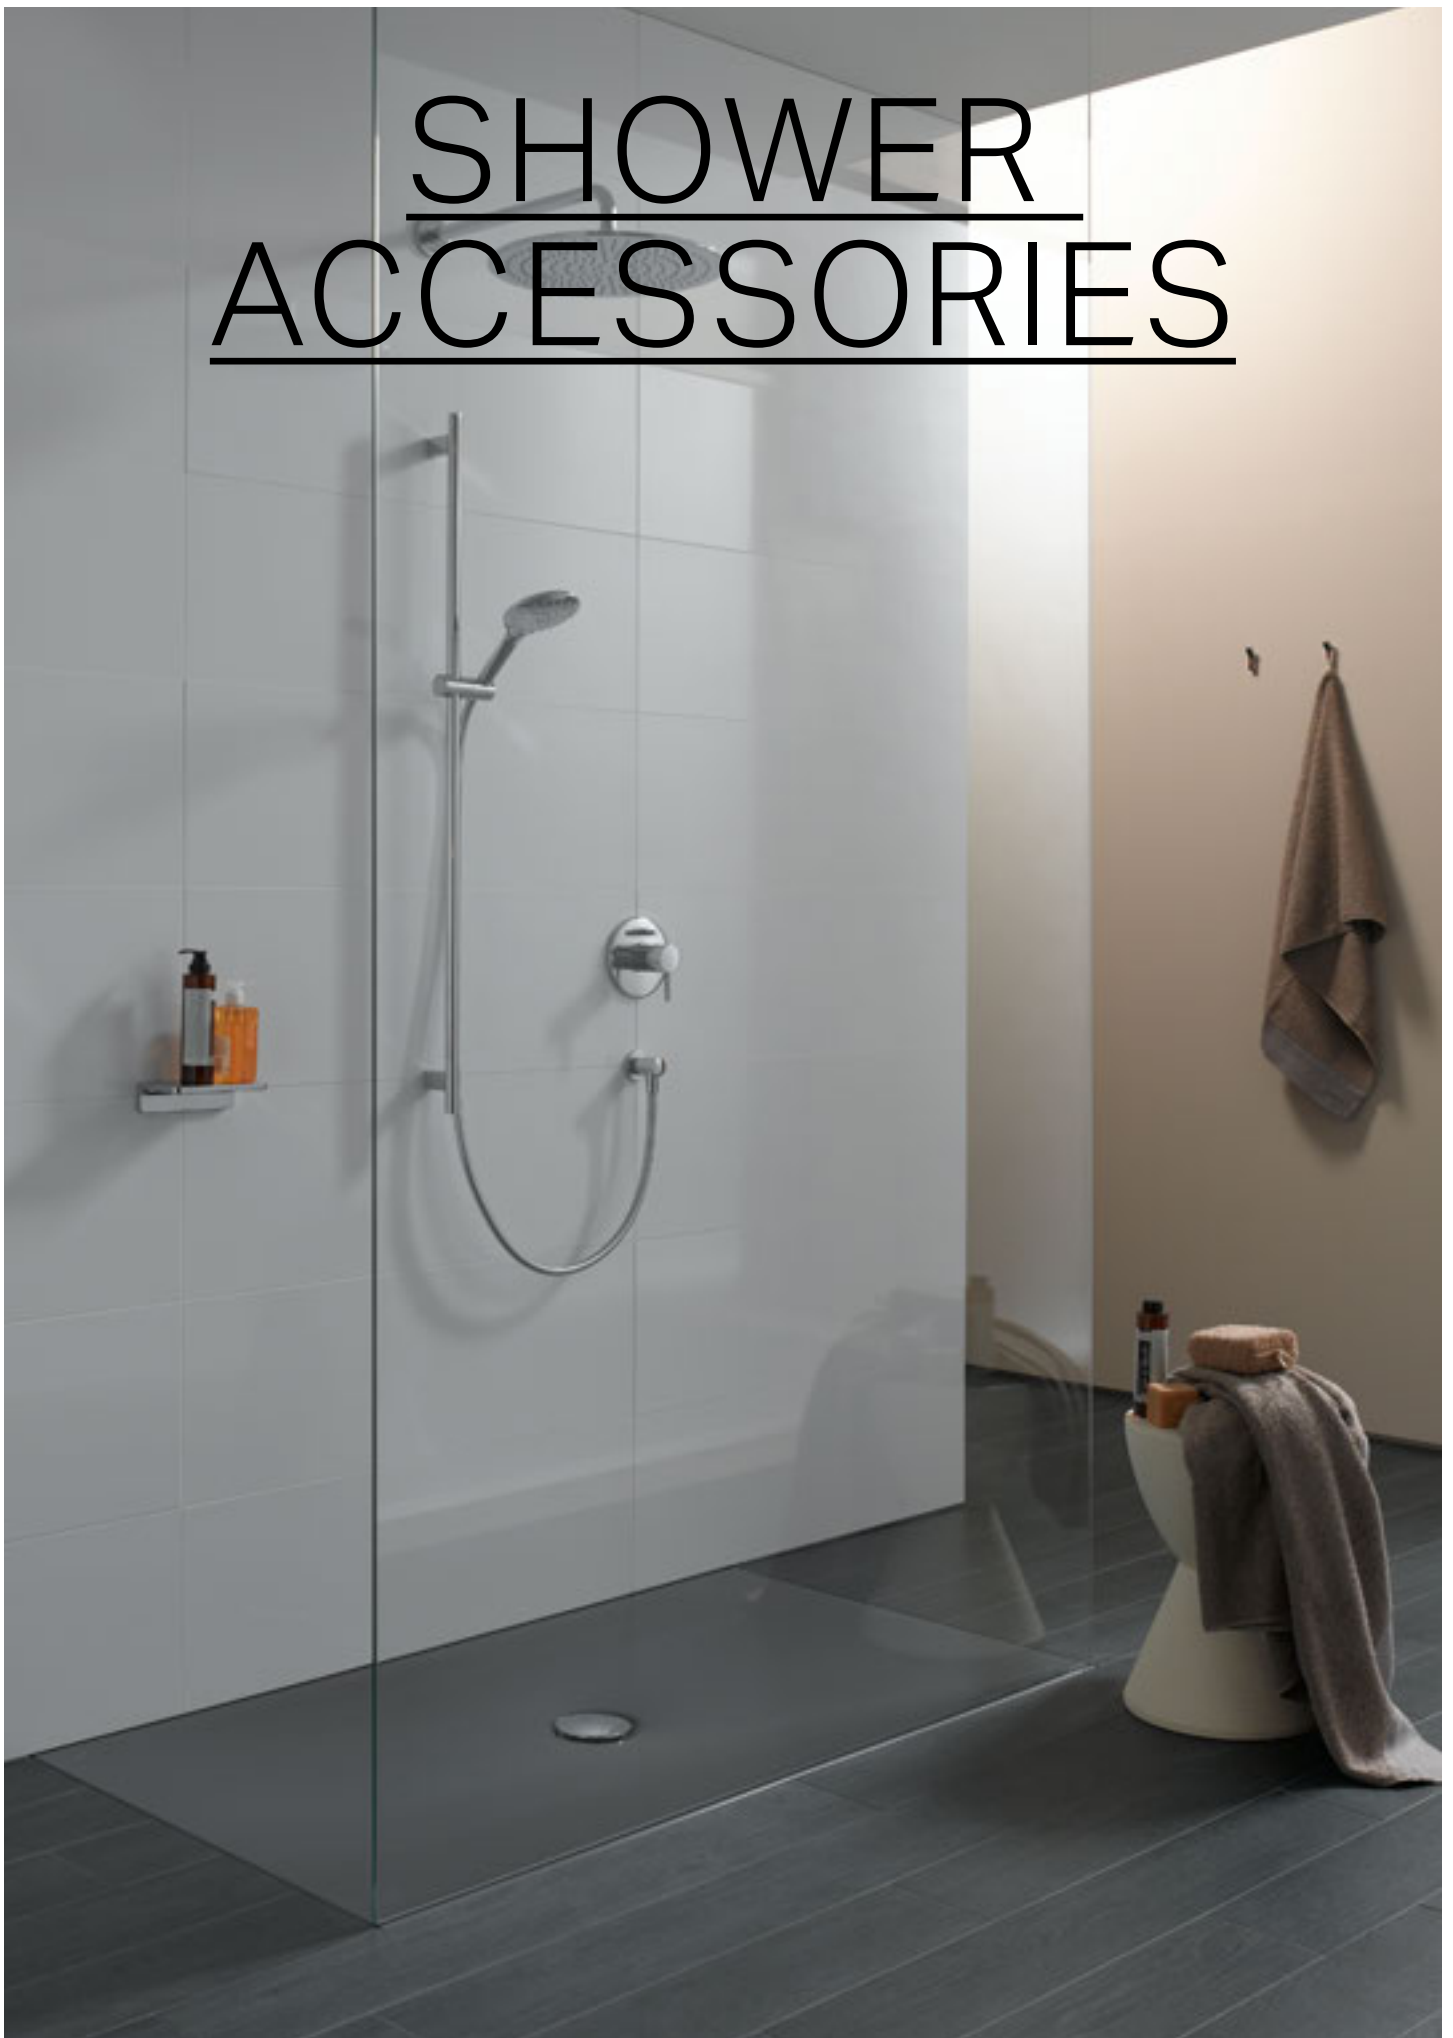

The matching concealed system can be found in the SIMIBOX chapter.

SHOWER ACCESSORIES

MYTWIN rain shower head, round, 120; hand shower

GENTLE FRESHNESS

The rain shower heads made of high quality stainless steel are supplemented by versatile hand shower heads in various formats. Matching shower accessories are perfectly harmonised with the various shower heads. From the convenient wall support to the carefully designed shower slide bar with sophisticated side-mounted controls, it provides the best possible solution for all needs.