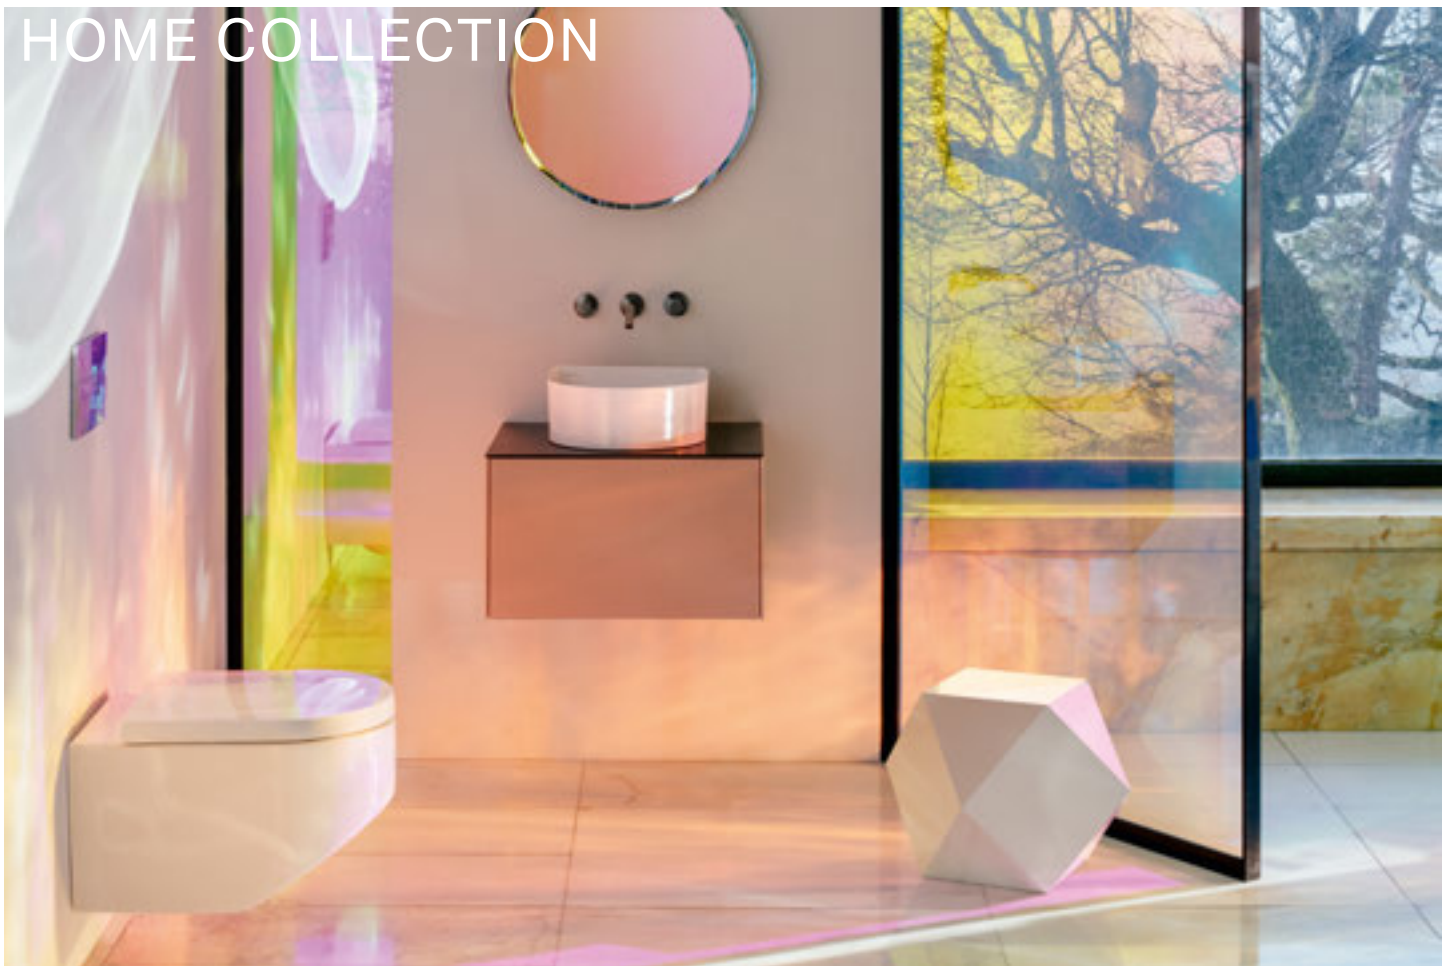

HOME COLLECTION polyhedron „Ikos“

HOME COLLECTION soap dish „Tray“

HOME COLLECTION sculpture „Baboon“

HOME COLLECTION

The HOME COLLECTION brings SaphirKeramik into other rooms of the house for the first time. The range includes objects and accessories, which resulted from the collaboration with internationally renowned designers, and of the ongoing dialogue with the world of art and design that LAUFEN has always supported. Small sculptures decorate not only the bathroom, they can also add an elegant and original touch to other rooms in the house.