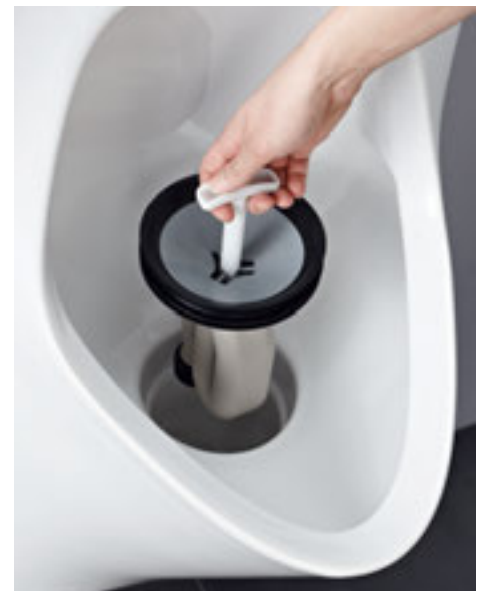

LAUFEN urinals are revolutionising the upkeep and maintenance of public sanitary facilities. Up till now, urinals often had to be completely disassembled when replacing their siphons. ANTERO and LEMA allow you to release and pull the siphon out easily using a special key.

The siphon on ANTERO und LEMA urinals can be changed easily, quickly and economically:

1. Remove ceramic cover by hand.
2. Lift siphon up and out using special key.
3. Clean urinal and rinse pipes.
4. Insert the new siphon.
5. Place ceramic cover.