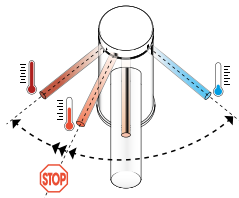

FAUCETS

Eco & Eco+

Do your bit to save water and energy: even small changes make a big difference. Laufen has long been committed to preserving resources. For instance, through revolutionary technical solutions like the Ecotal control cartridge with integrated volume and hot water restraints, or the Eco and Eco+ water and energy-saving functions. These Eco functions make it easy for you to use less water and energy, and therefore do your bit for the environment. Faucets with the Eco+ function, for example, run cold water by default when the lever is in the central home position. Faucets with the Eco function offer standard mixer functionality, but with temperature and volume restraints to help draw attention to excess consumption.

Eco

- Smart, no-nonsense resource-saving solution for private households
- 30 % reduction in water and energy consumption thanks to a water-saving flow regulator as well as volume (FlowControl) and temperature restraints
- Long service life and low maintenance