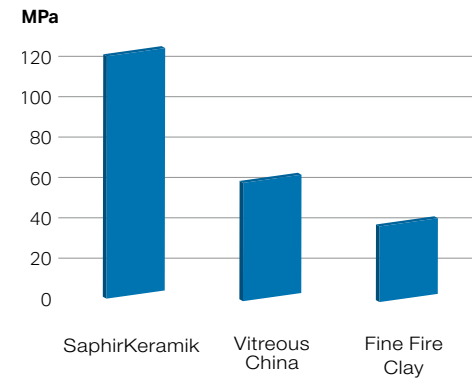

BENDING STRENGTH

Source: Bundesanstalt für Materialforschung- und Prüfung, Berlin, 2011