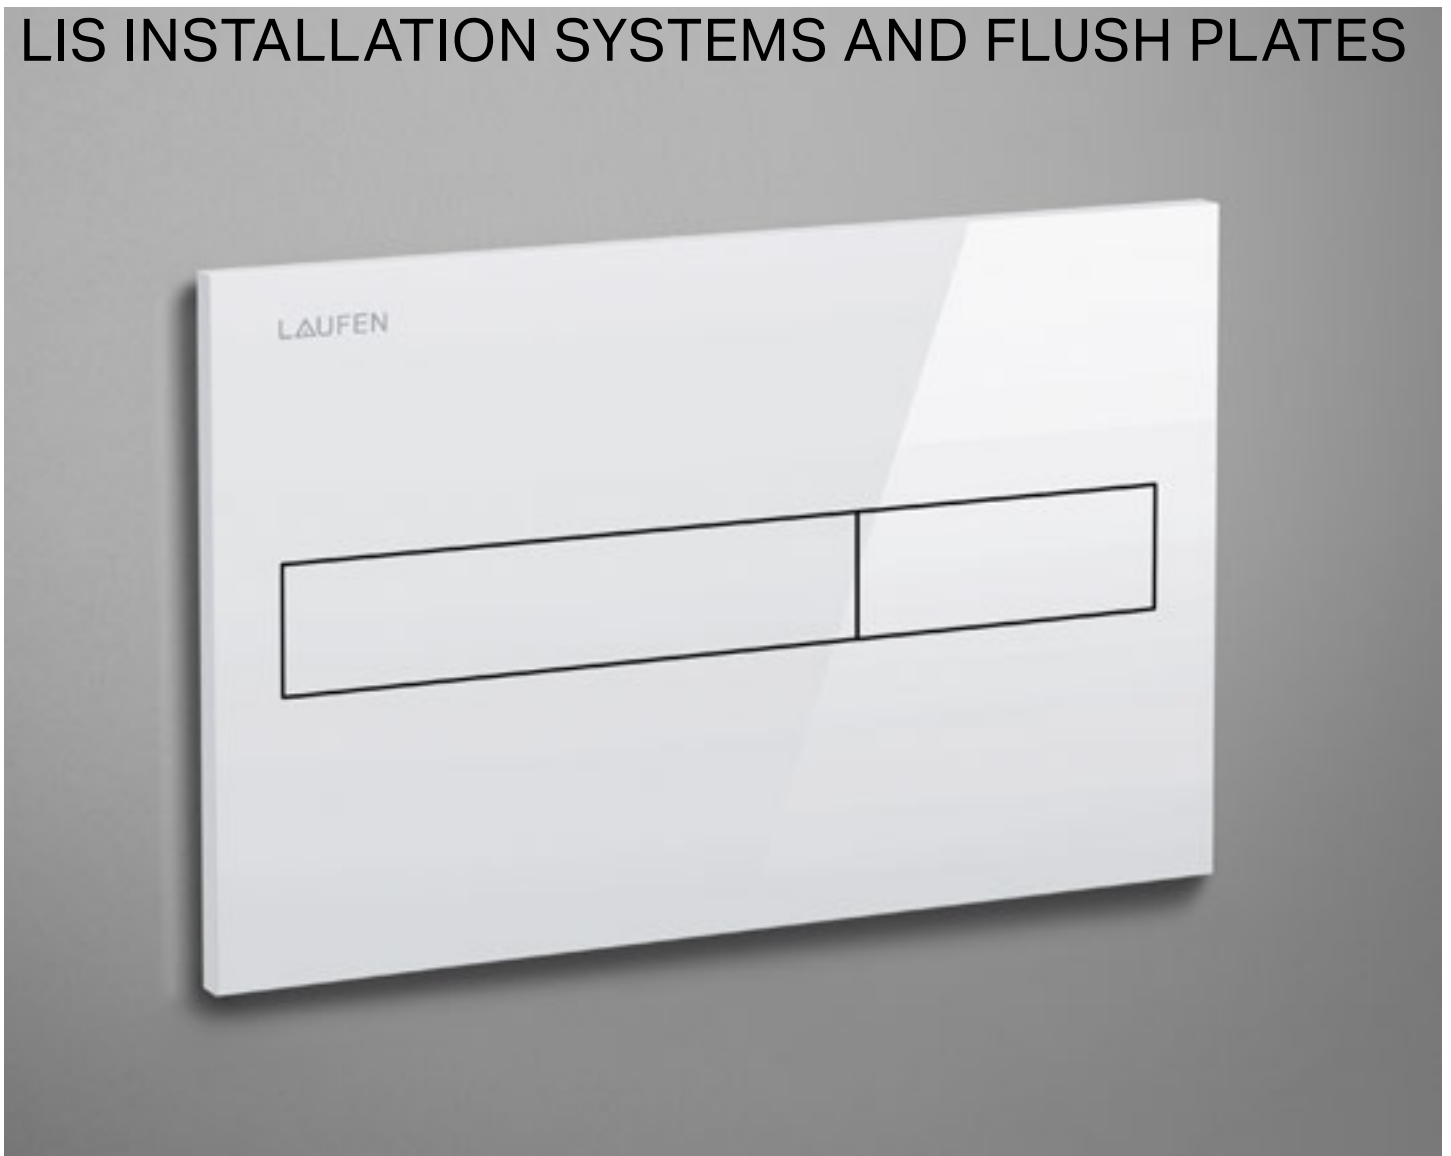

LIS INSTALLATION SYSTEMS AND FLUSH PLATES

LIS flush plate AW1, white