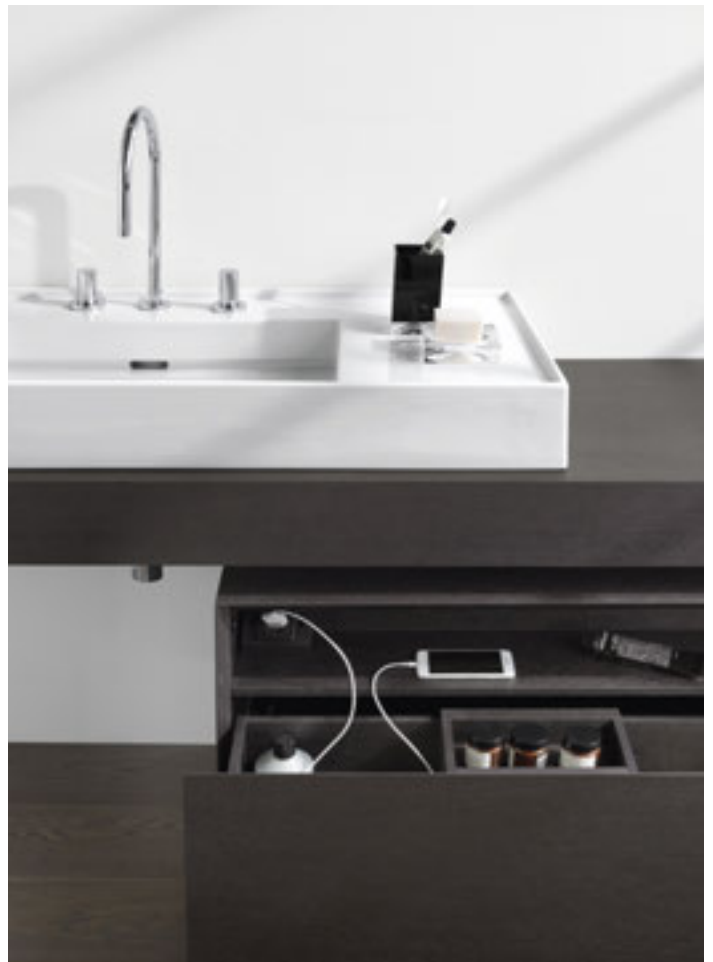

Kartell • LAUFEN washbasin 90, undersurface ground; basin mixer
BOUTIQUE countertop; drawer element with organiser