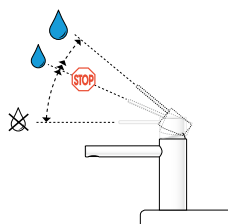

FlowControl

- A noticeable resistance is exerted by the volume restraint
- Once the volume restraint is overridden, the full volume of water is supplied

Thermostatic

Who isn't familiar with the situation? Fiddling with taps to get the temperature right before stepping into the bathtub or shower. Our user-friendly, highprecision thermostatic mixer provides the answer.