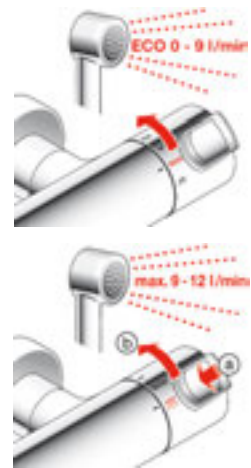

Economical – infinitely adjustable water flow

Regulate the water flow at the turn of a hand. Use the Eco button to easily save more water (see illustration 5). By pressing the stop button you leave the ECO range and the water runs at full flow (see illustration 6).