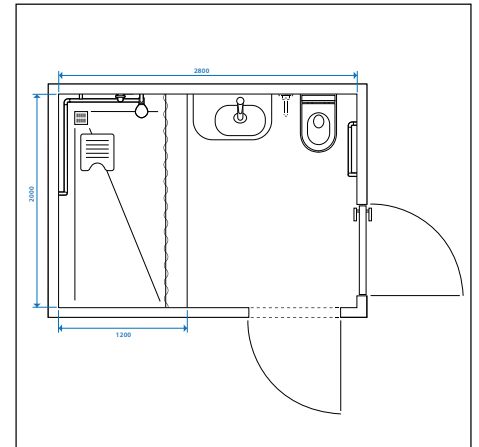

Retirement and care homes

In retirement and care homes, rooms and showers must be generously planned in order to enable people with mobility difficulties to independently care for themselves. For the care of people with disabilities or overweight people two caregivers should also be able to access the bathroom and shower.

TOILET

The toilet should generally be mounted at a height of 0.46 m (upper edge of toilet seat). Placing it in the corner of the bathroom with a centre distance of 0.45 m - 0.50 m will enable the installation of an L-shaped handle on the lateral wall. Toilets in public buildings sometimes require a projection of at least 0.65 m. This can be achieved with an extended LIBERTY toilet, a wall-mounted toilet or a standard concealed toilet on a short front wall installation.

FAUCETS

The longer the lever of the faucet the less force is required to operate it. Various series of Laufen faucets can be re-fitted with a longer handle at a later stage. Contact-free fittings require no use of force and are also suitable. In the shower a concealed faucet is recommended. This facilitates the use of the close handle.