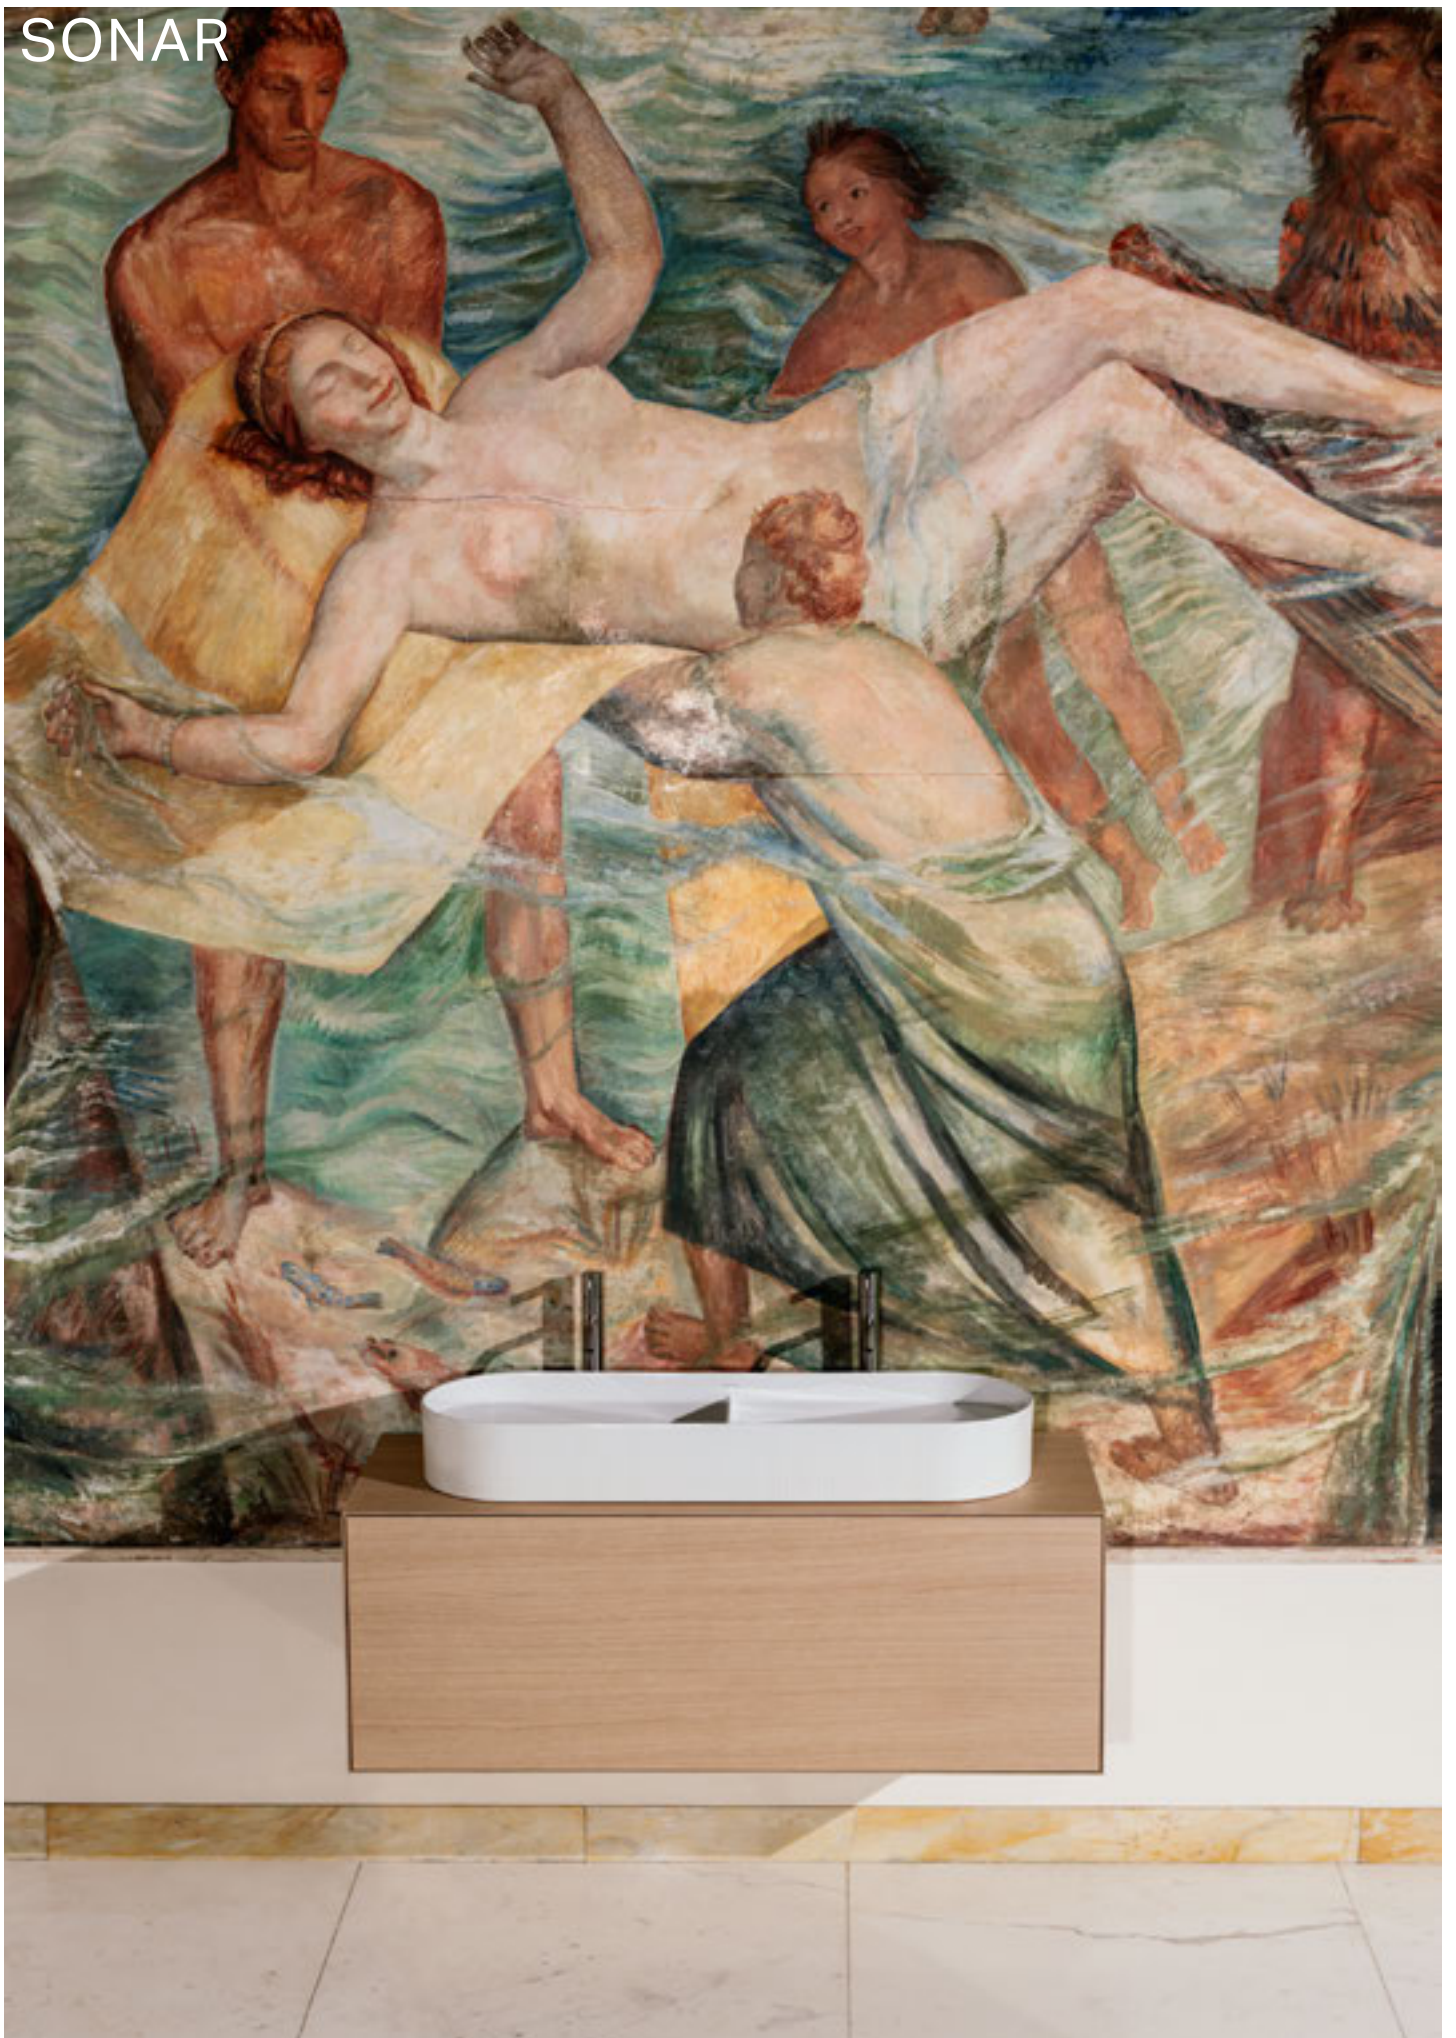

SONAR

SONAR double bowl washbasin with surface structure BOUTIQUE drawer element Kartell • LAUFEN column basin mixers