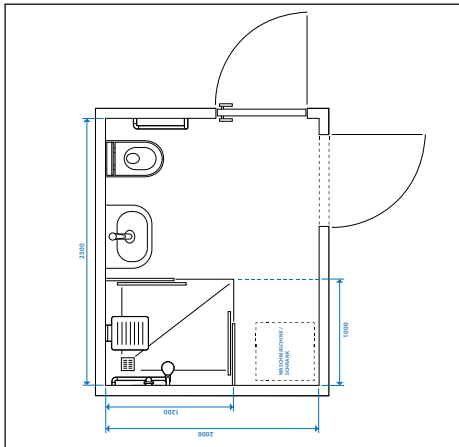

PRO LIBERTY / LIBERTY LINE / REHAB

THE UNOBSTRUCTED BATHROOM

Demographic change has brought the needs of older people to the fore. At the same time, it has become clear that planning is beneficial for all generations. In general, a barrier-free bathroom provides greater safety and comfort and is an investment for the future. As a rule, virtually all LAUFEN products are suitable for a bathroom for all age groups. Depending on the place of use and target group, however, particular regulations and guidelines must be adhered to.

Planning for all ages and apartments for the elderly

Planning for all ages means creating value for everyone. A bathroom for every age is characterised by a generous, floor level shower with easy-to-operate faucets and shower sliding bar, a washbasin which is suitable for wheelchair access with ergonomic faucets and a toilet mounted at 0.46 m (upper edge of toilet seat).