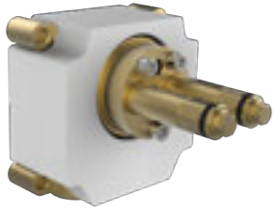

SIMIBOX

1-Point & 2-Point

Simibox 1-Point and Simibox 2-Point enable a completely new faucet design for concealed wall and shower mixers. Thanks to the intelligent flush-mounting box, the fittings can be reduced to the essentials. Slim shapes and the finest faucets for a sophisticated appearance in the bathroom.

SIMIBOX 1-Point