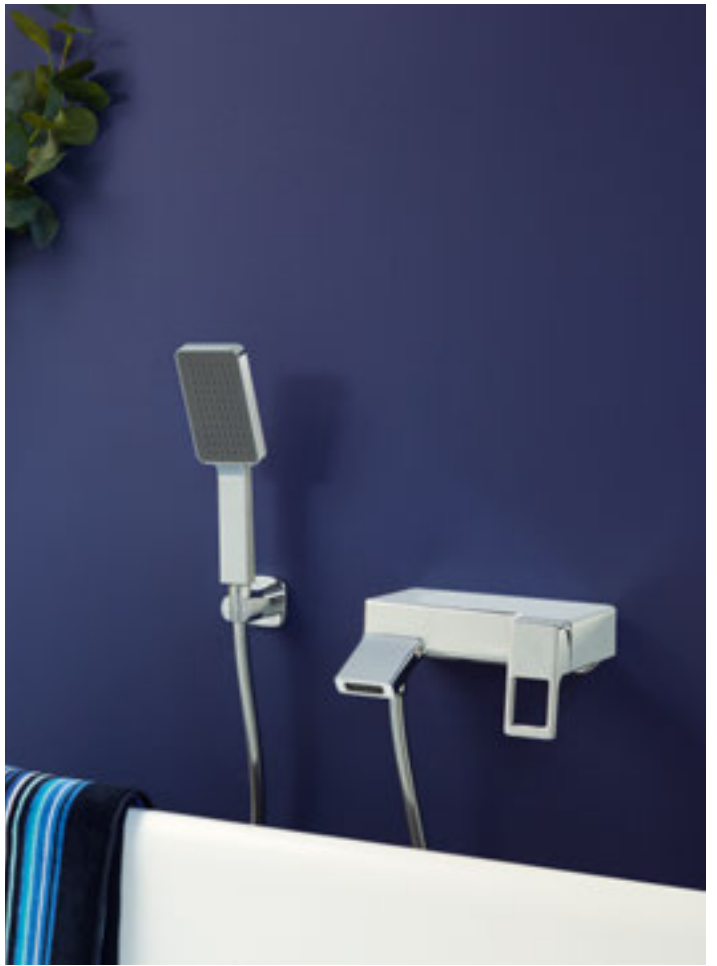

SENSE single lever bath mixer; hand shower