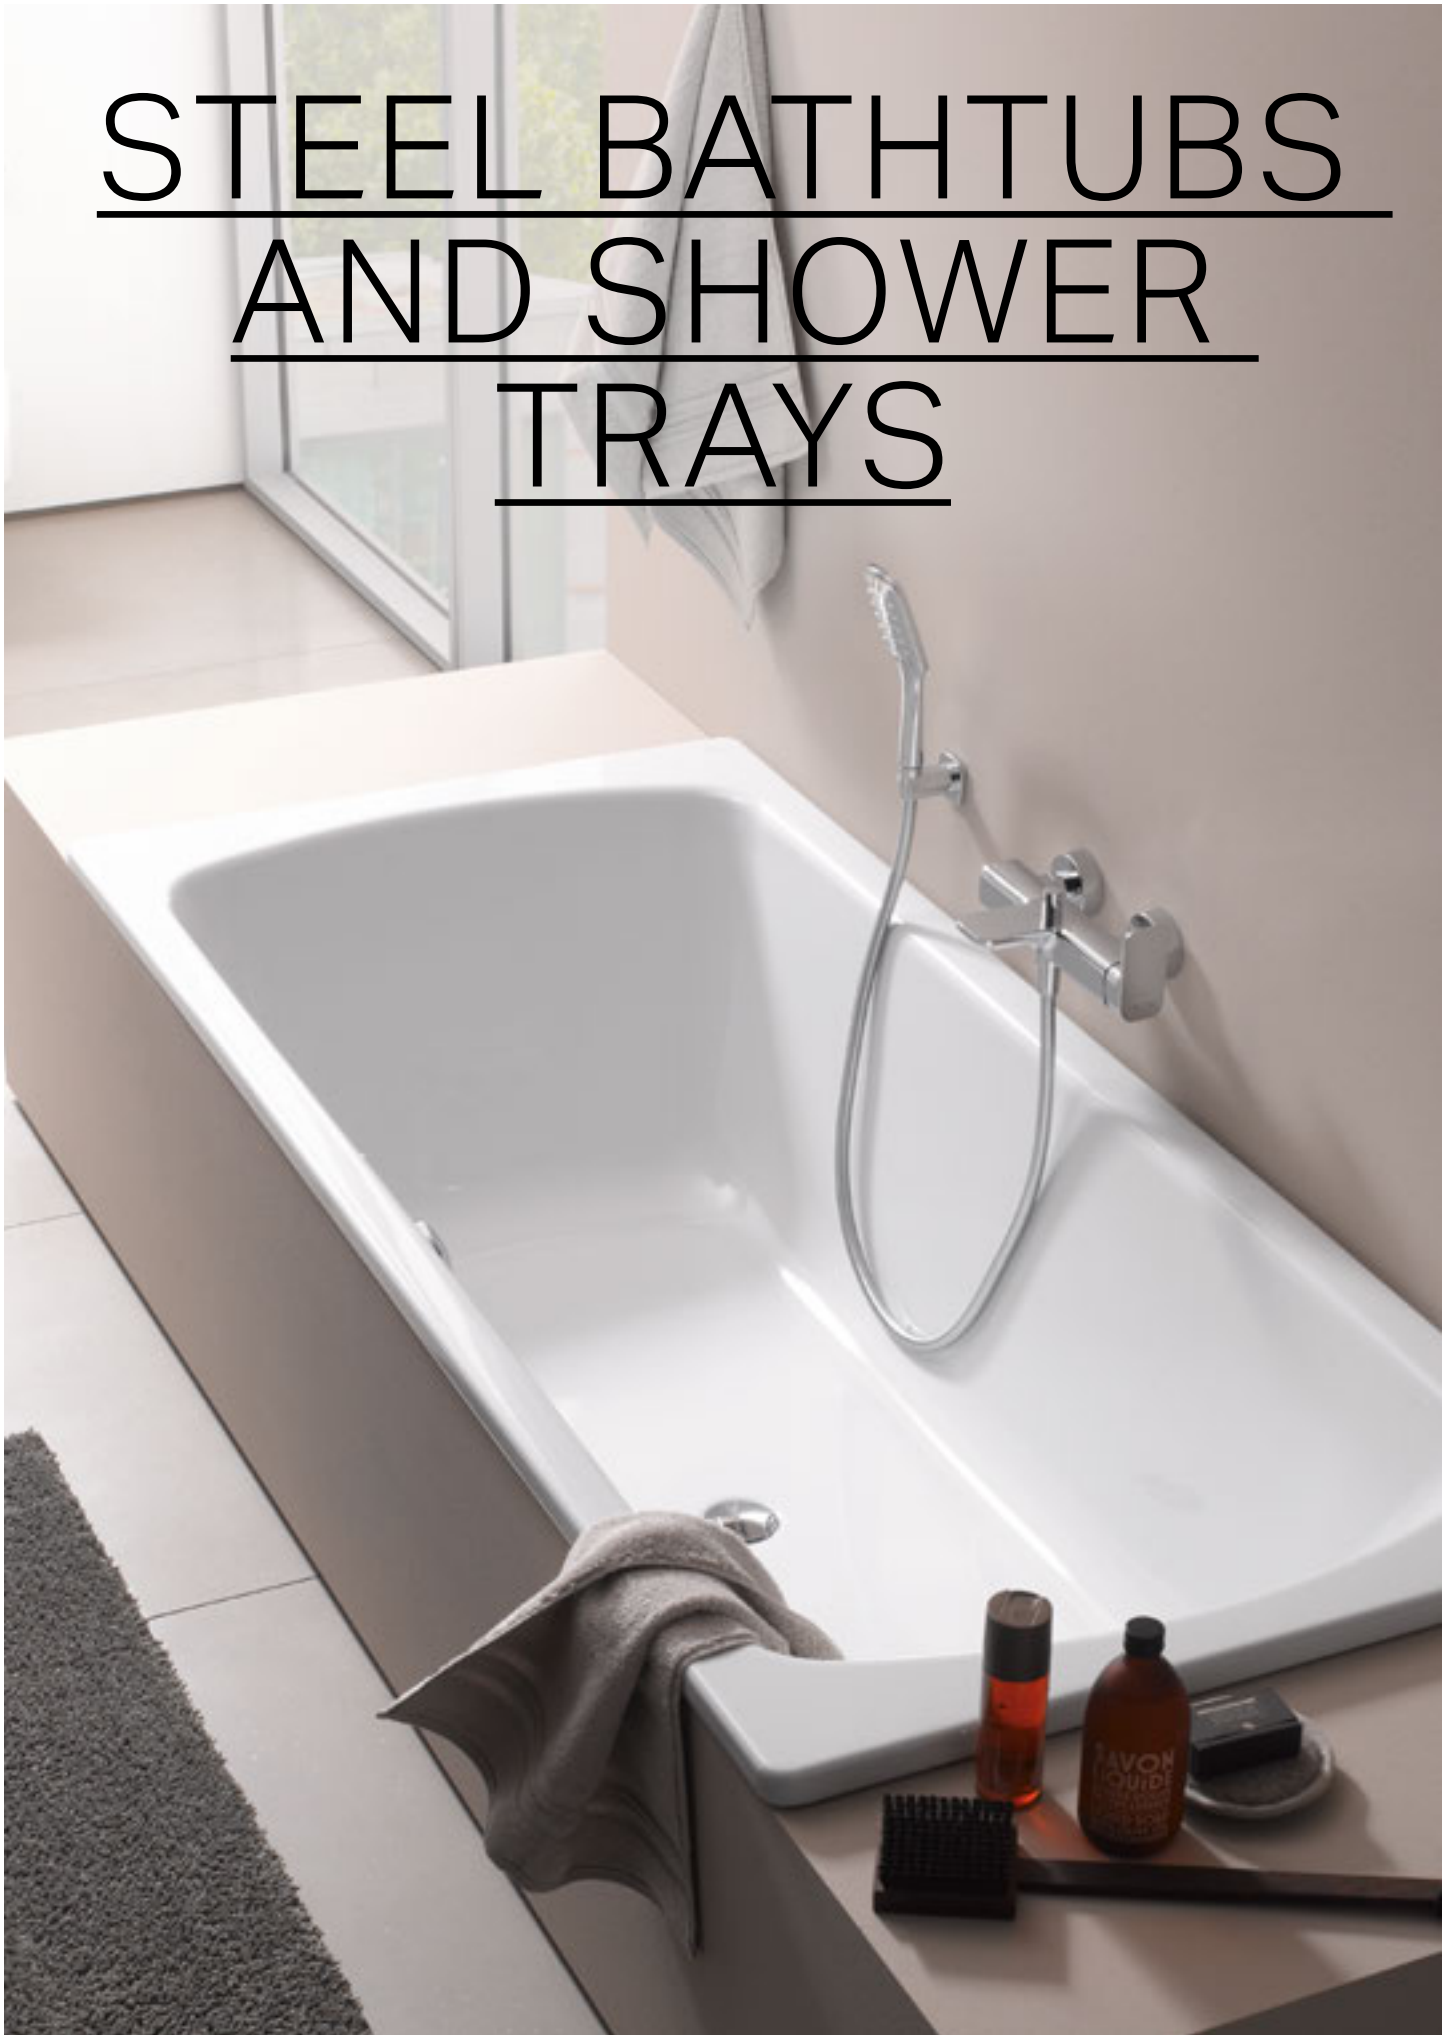

Bathtub, corner model, with front panel, with frame, sanitary acrylic

1500 x 1500 x 620 mm

LAUFEN PRO

H294680

Neck cushion, black, self-adhesive, for straight bathtub contours

355 x 50 x 190 mm

STEEL BATHTUBS AND SHOWER TRAYS