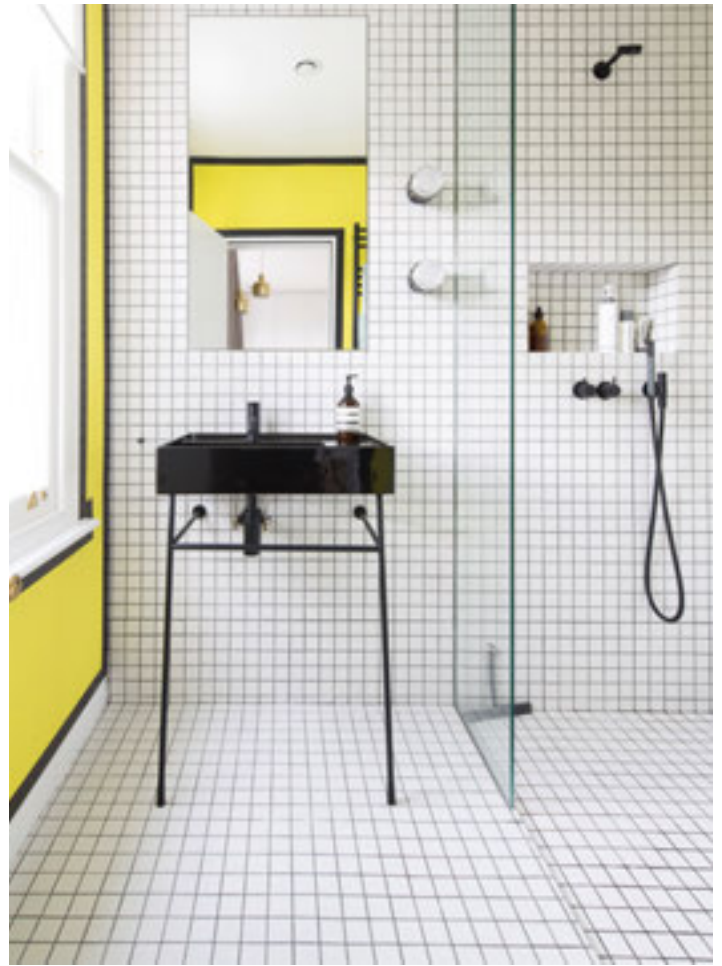

Rylett House - Washbasin Kartell • LAUFEN, ceramics

London/UK Architecture: Studio 30 Architects