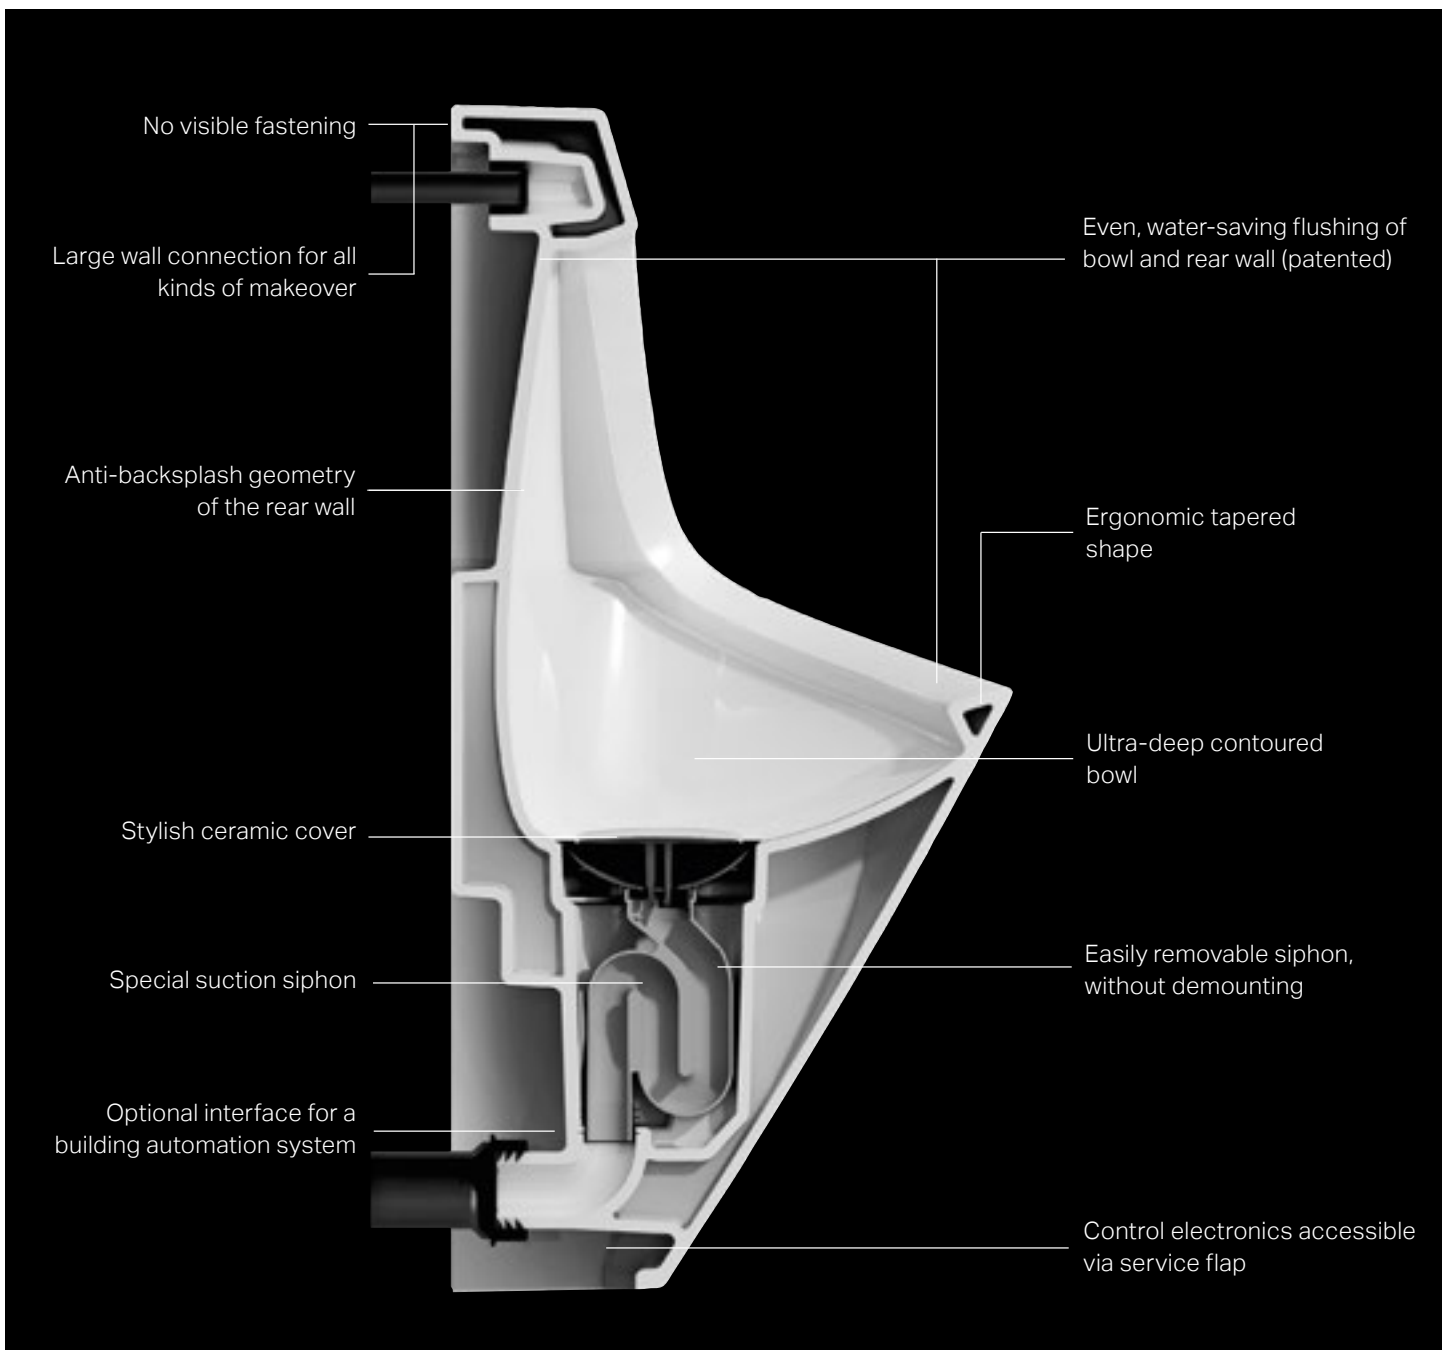

LAUFEN urinals are revolutionising the upkeep and maintenance of public sanitary facilities. Up till now, urinals often had to be completely disassembled when replacing their siphons. ANTERO and LEMA allow you to release and pull the siphon out easily using a special key.

The siphon on ANTERO und LEMA urinals can be changed easily, quickly and economically:

1. Remove ceramic cover by hand.
2. Lift siphon up and out using special key.
3. Clean urinal and rinse pipes.
4. Insert the new siphon.
5. Place ceramic cover.