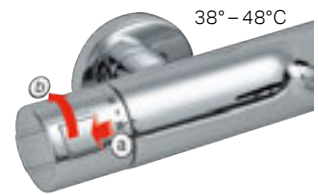

Spot on – precision selection of water temperature

Simply set the degree and enjoy your shower at the temperature of your choice. Additional safety feature: the child-friendly stop button limits the temperature to 38 °C. You have to press and turn the button at the same time (see illustration 4) for hotter water.