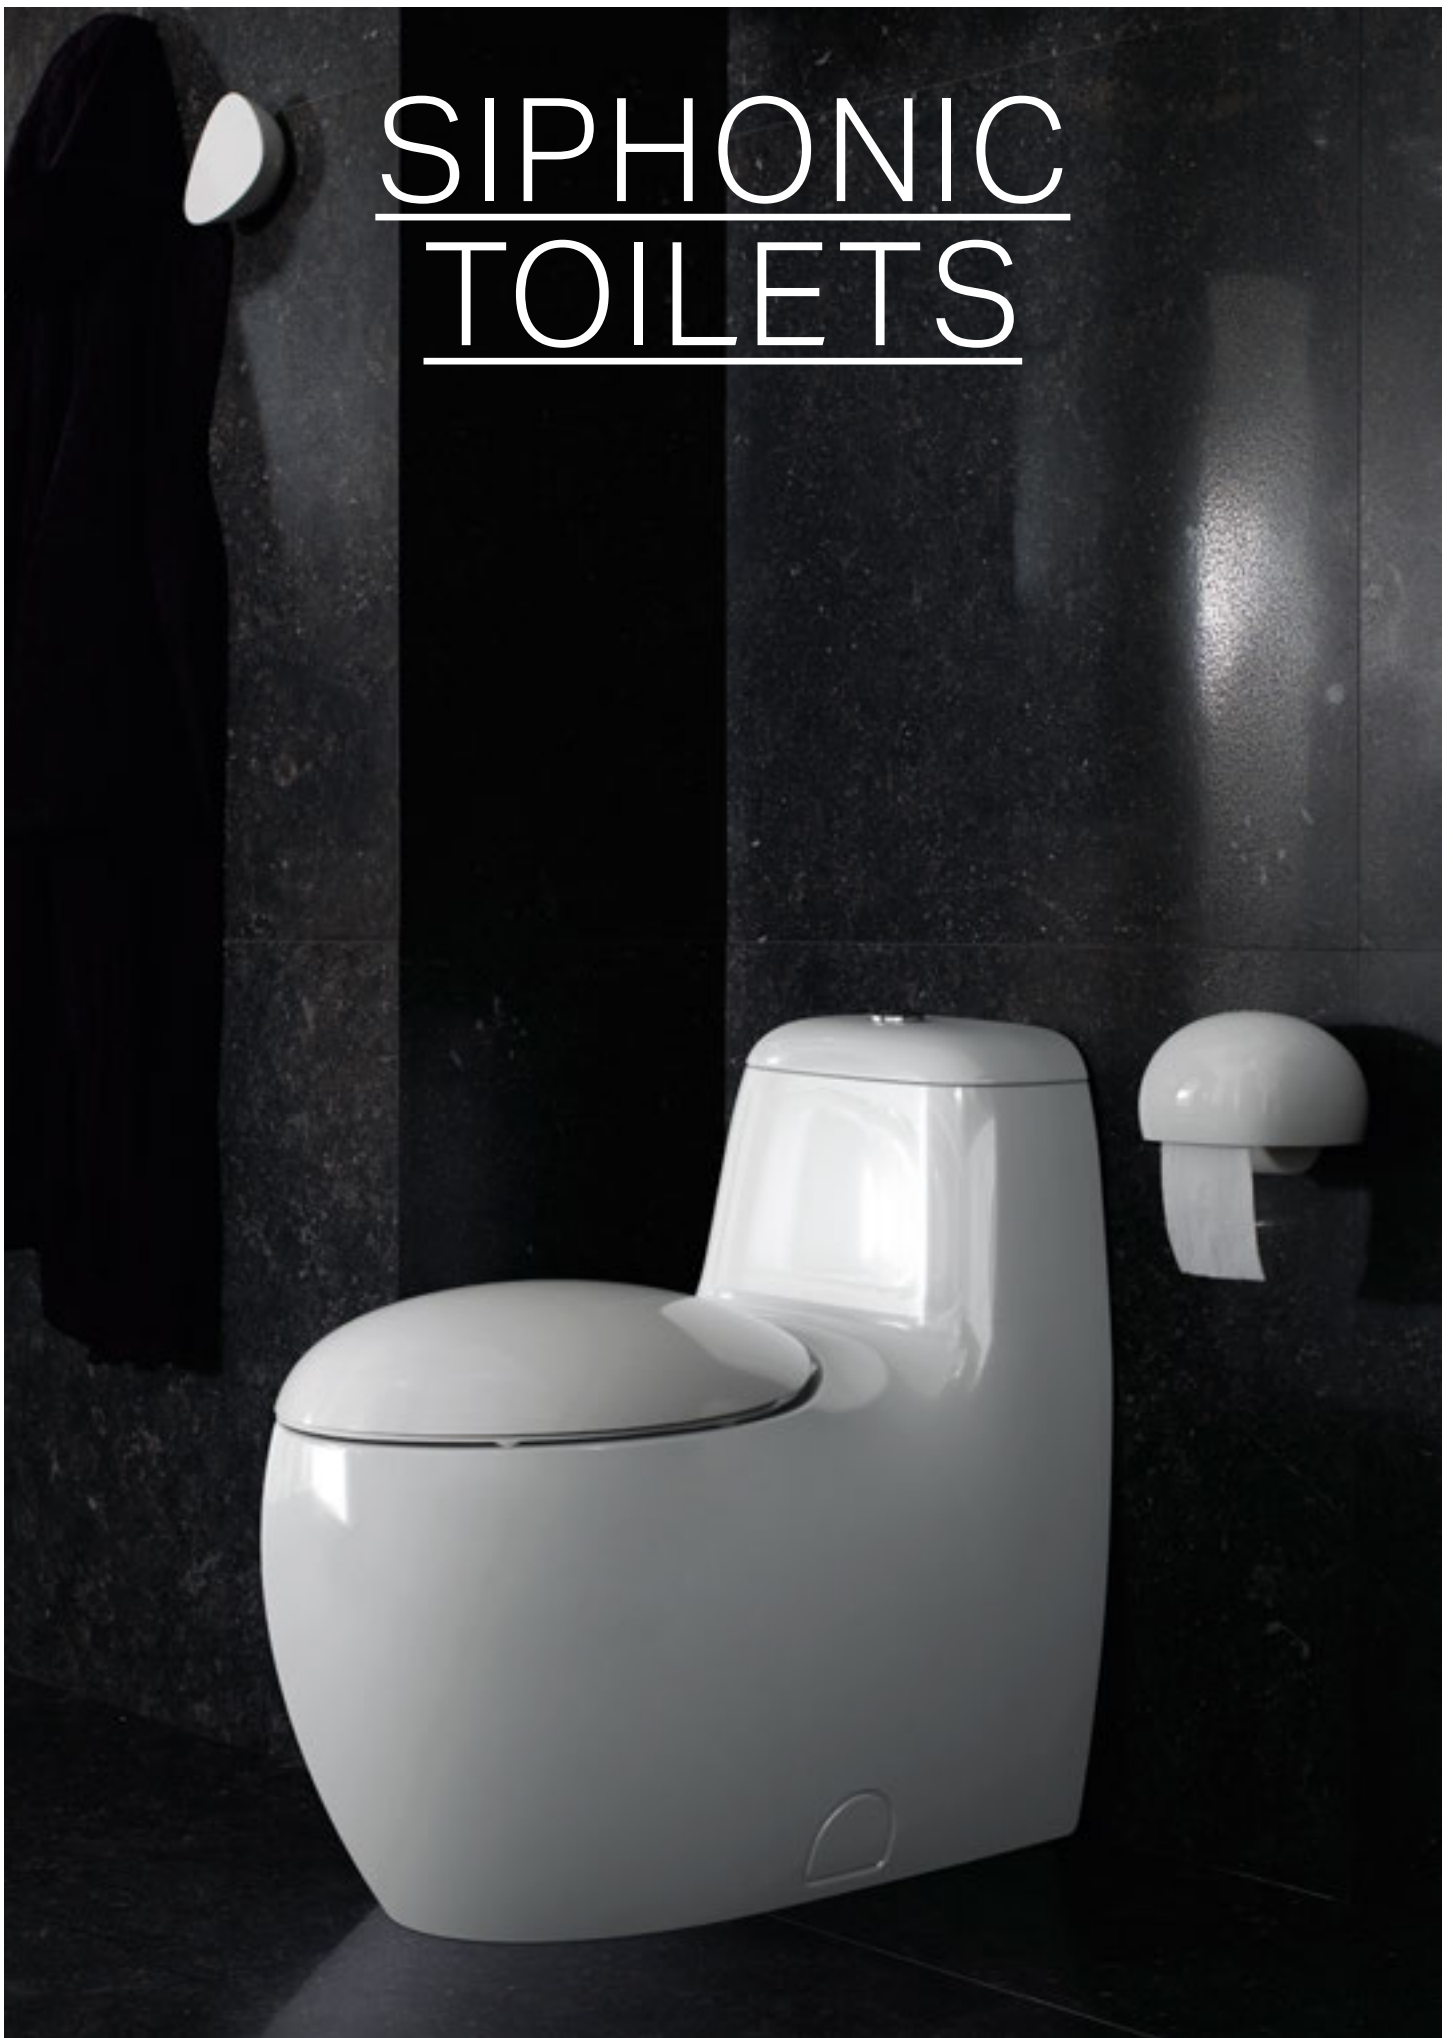

SIPHONIC TOILETS

ILBAGNOALESSI one piece toilet; toilet roll holder; towel holder