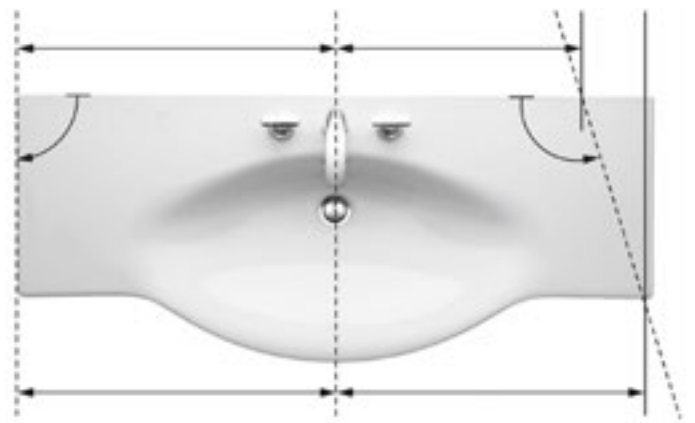

PALACE

PALACE washbasin 90, shelf right FRAME 25 mirror cabinet 60

Large PALACE washbasins can be ordered made-to-measure from the factory. Thanks to the innovative production engineering, our sanitary ware can be cut and fitted into bathroom floor plans. It is possible to shorten the ceramics by cutting - even at an angle.